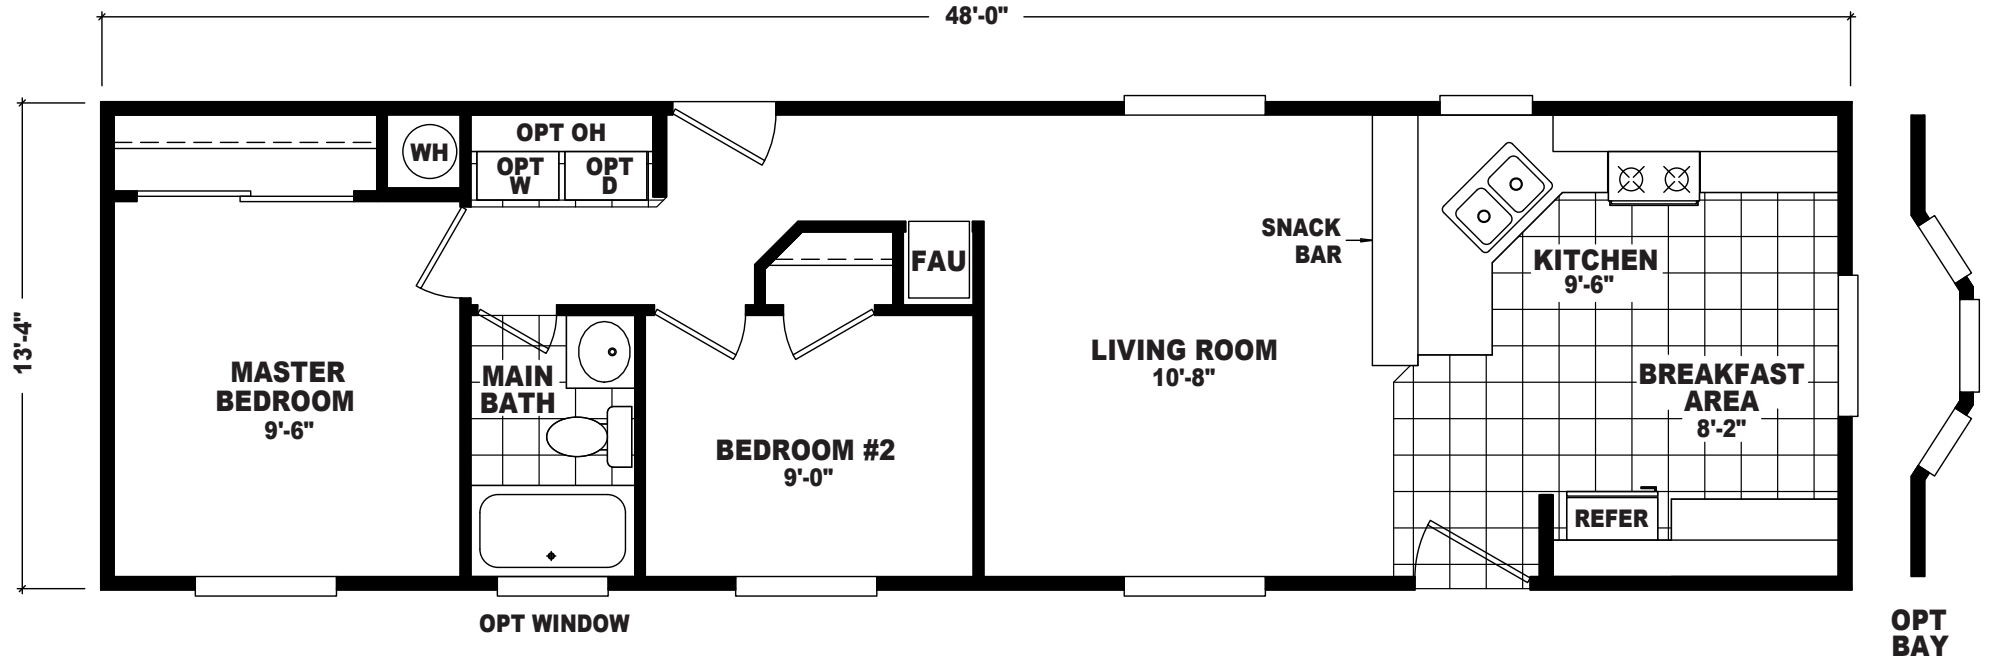

Abbott

The Home Outlet Series

2 Bedroom, 1 Bath
Approx. 640 Sq. Ft.

Last Updated: 8-20-12

The Home Outlet • Tucson
890 North Arizona Avenue
Chandler, Arizona 85225

For Detailed Directions See Map On Our Website