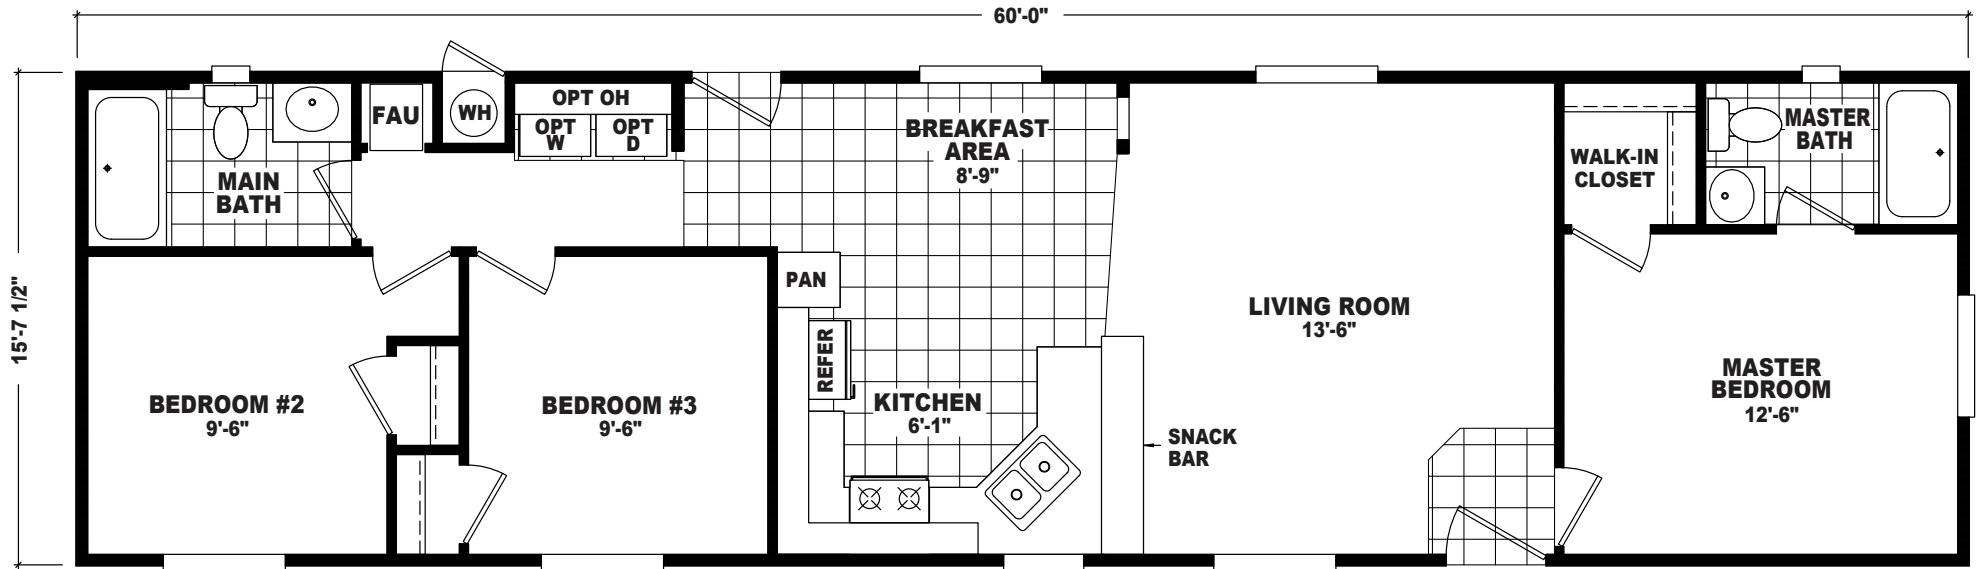

Bainbridge

The Home Outlet Series

3 Bedroom, 2 Bath
Approx. 937 Sq. Ft.

Last Updated: 8-20-12

For Detailed Directions See Map On Our Website

I authorize The Home Outlet to build my house, per this plan.

X _____
Customer Signature/Date