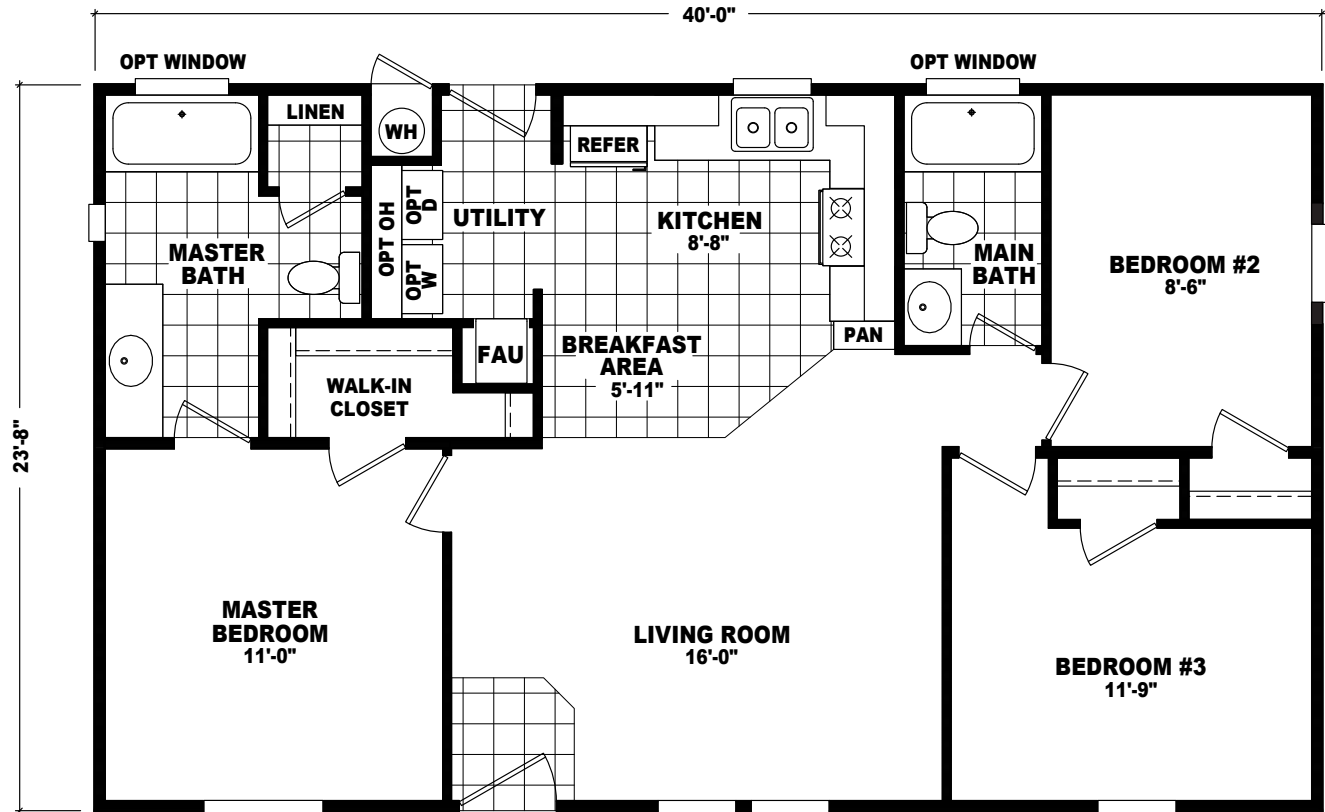

# Bannerman

The Home Outlet Series

3 Bedroom, 2 Bath  
Approx. 946 Sq. Ft.

Last Updated: 4-18-19

OPT FLASH BATH

**The Home Outlet** • Tucson  
890 North Arizona Avenue  
Chandler, Arizona 85225

For Detailed Directions See Map On Our Website