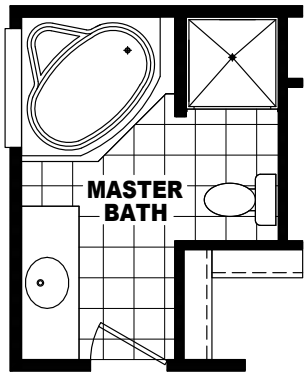

# Bannerman

The Home Outlet Series

3 Bedroom, 2 Bath  
Approx. 946 Sq. Ft.

Last Updated: 4-18-19

OPT FLASH BATH

**The Home Outlet** • Tucson  
890 North Arizona Avenue  
Chandler, Arizona 85225

For Detailed Directions See Map On Our Website