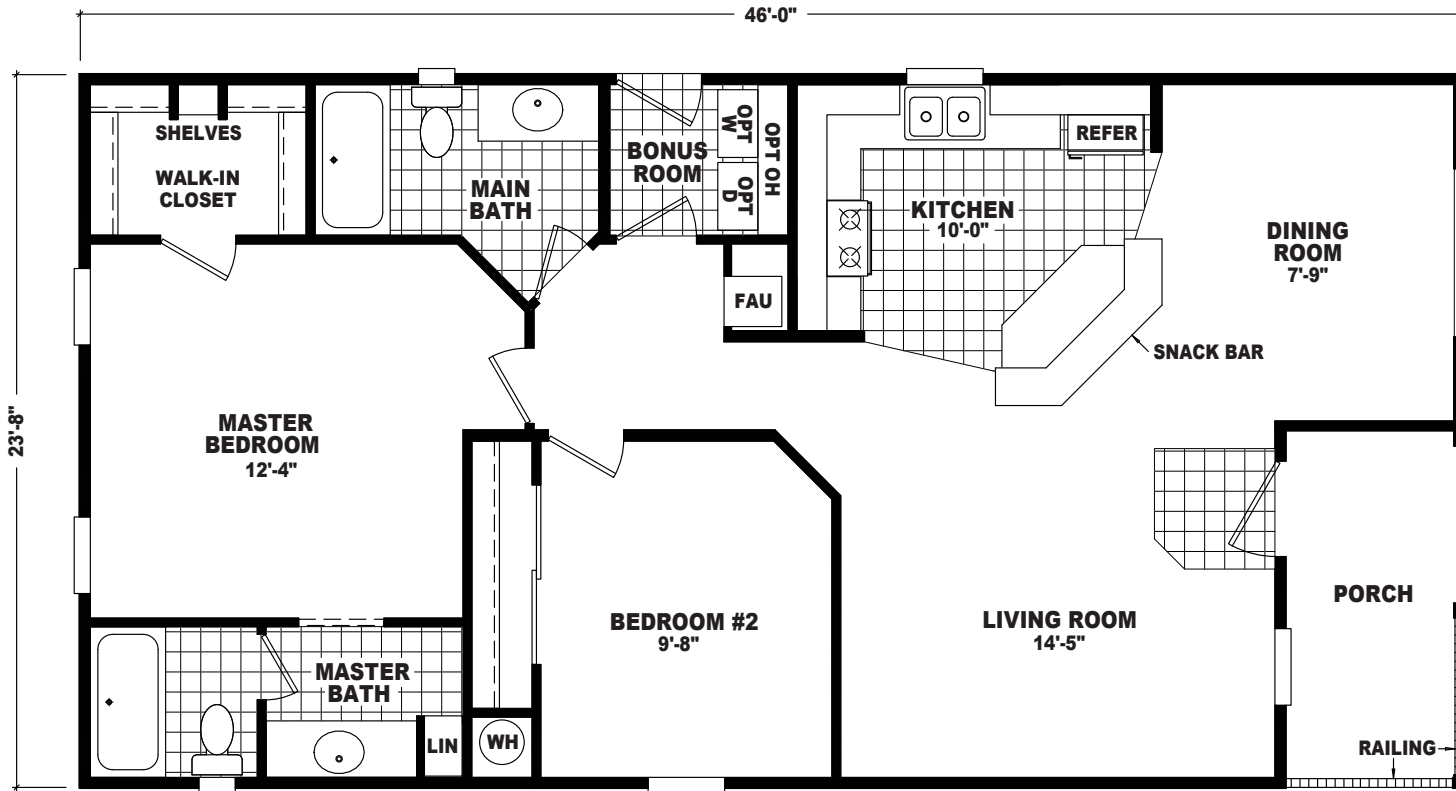

Birdsong

Sunset Vista Porch Homes

2 Bedroom, 2 Bath, Porch
Approx. 1,088 Sq. Ft.

Last Updated: 8-22-12

The Home Outlet • Tucson
890 North Arizona Avenue
Chandler, Arizona 85225

For Detailed Directions See Map On Our Website