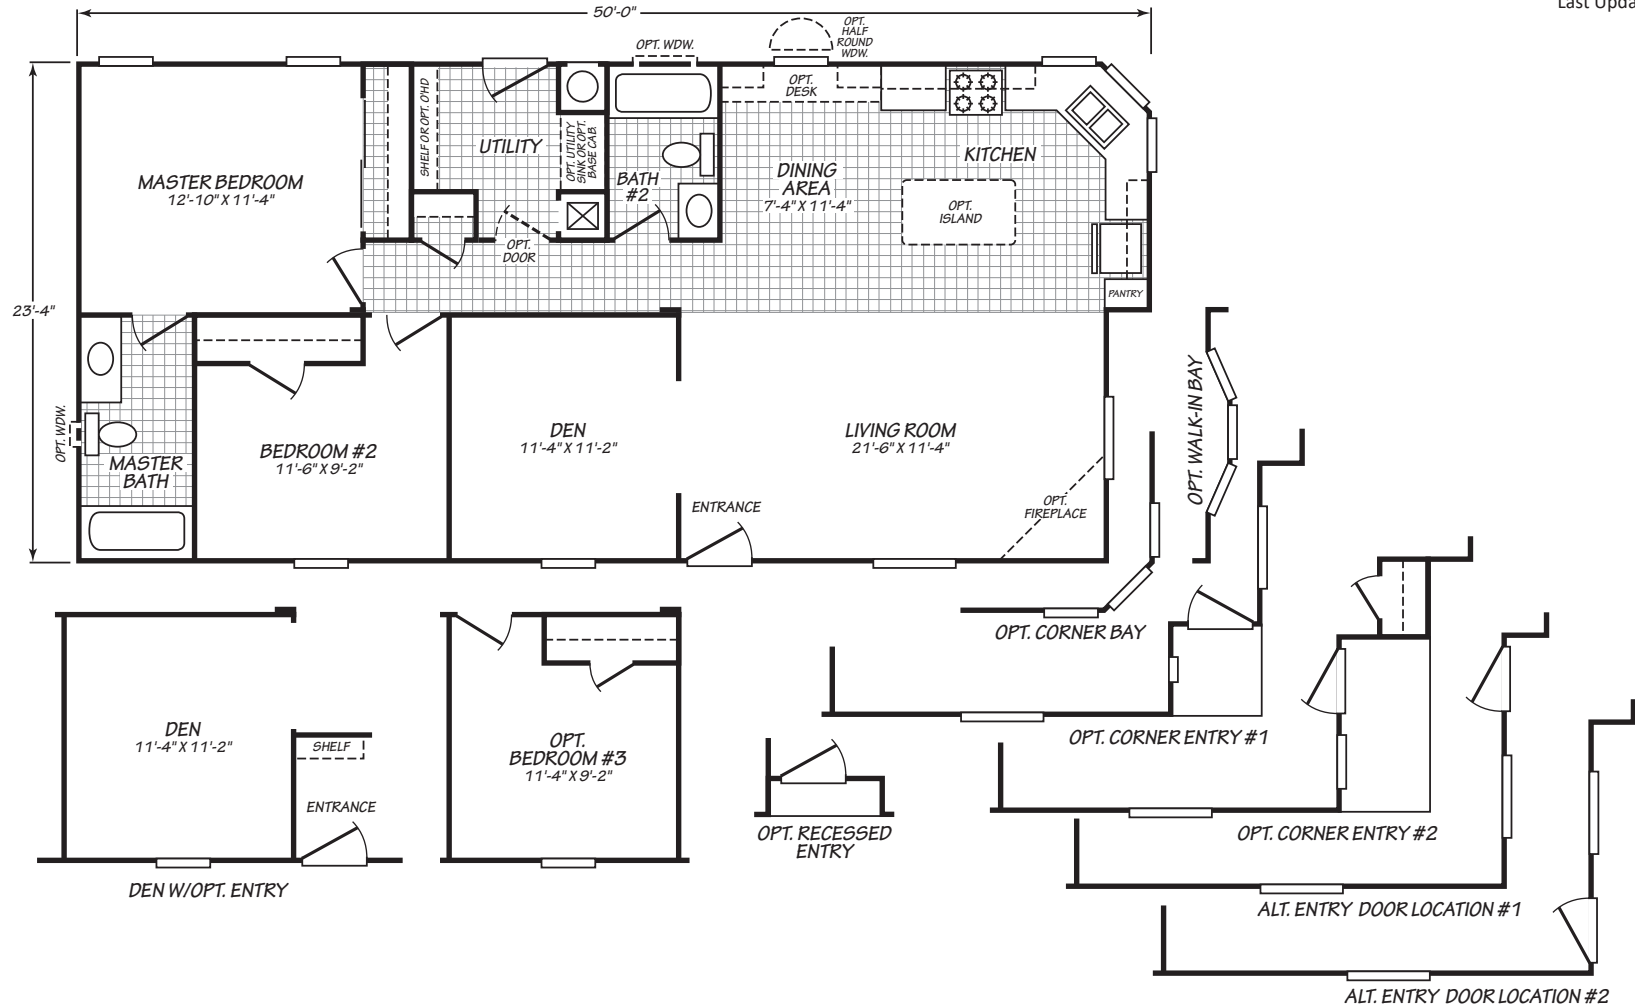

# Brazelton

Canyon Lake Series

3 Bedrooms, 2 Baths  
Approx. 1,166 Sq. Ft.

Last Updated: 8-16-19

**The Home Outlet** • Tucson  
890 North Arizona Avenue  
Chandler, Arizona 85225

For Detailed Directions See Map On Our Website