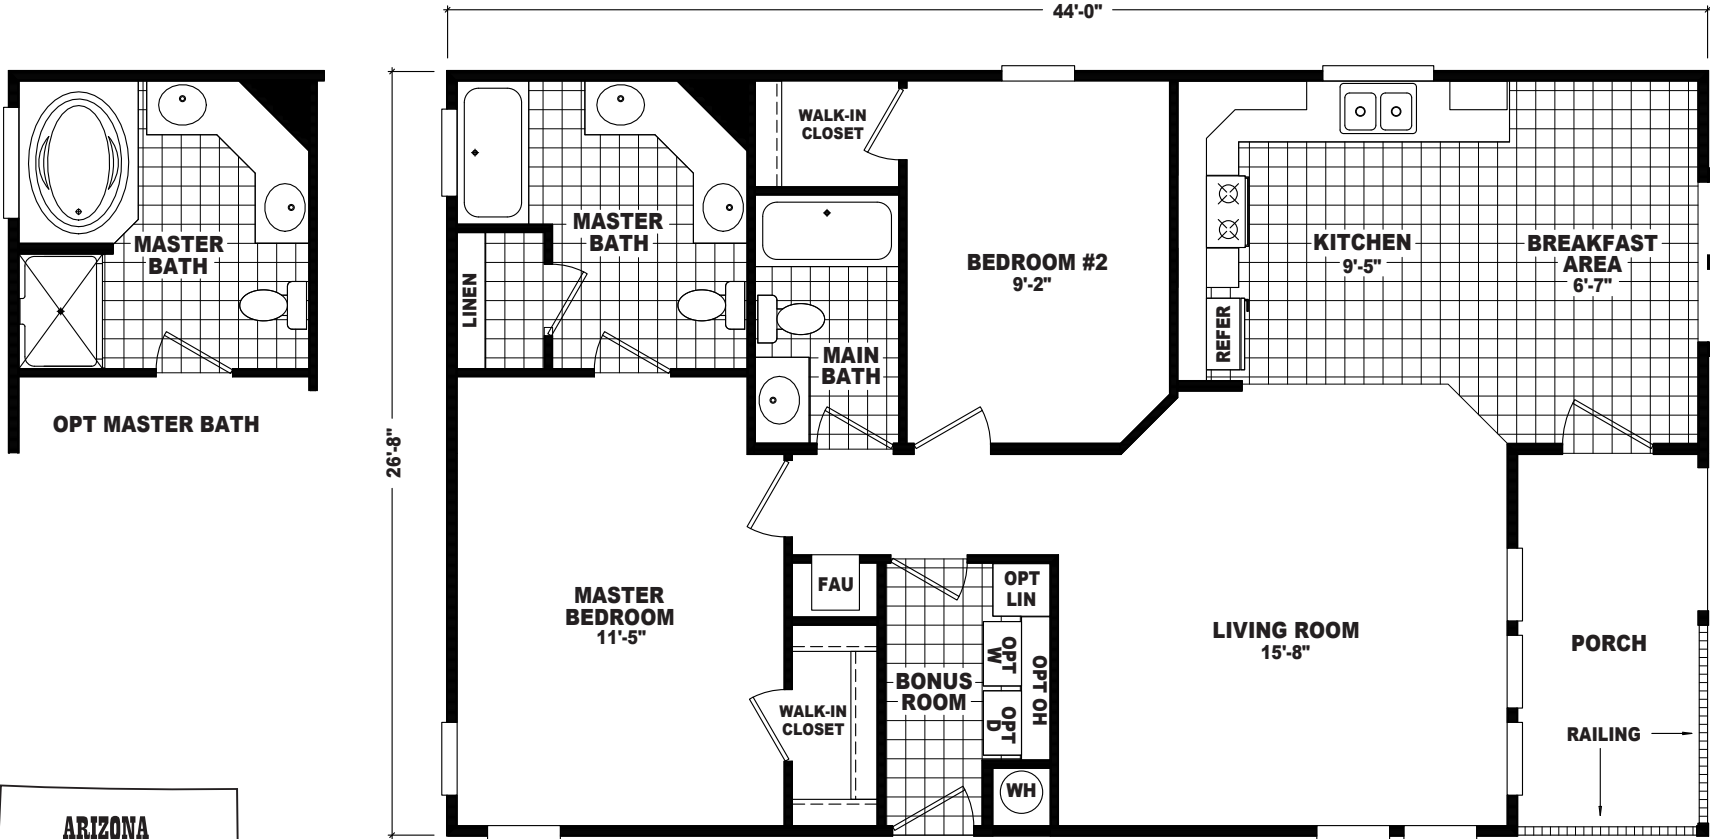

Dewberry

Sunset Vista Porch Homes

2 Bedroom, 2 Bath, Porch
Approx. 1,173 Sq. Ft.

Last Updated: 8-22-12

The Home Outlet • Tucson
890 North Arizona Avenue
Chandler, Arizona 85225

For Detailed Directions See Map On Our Website