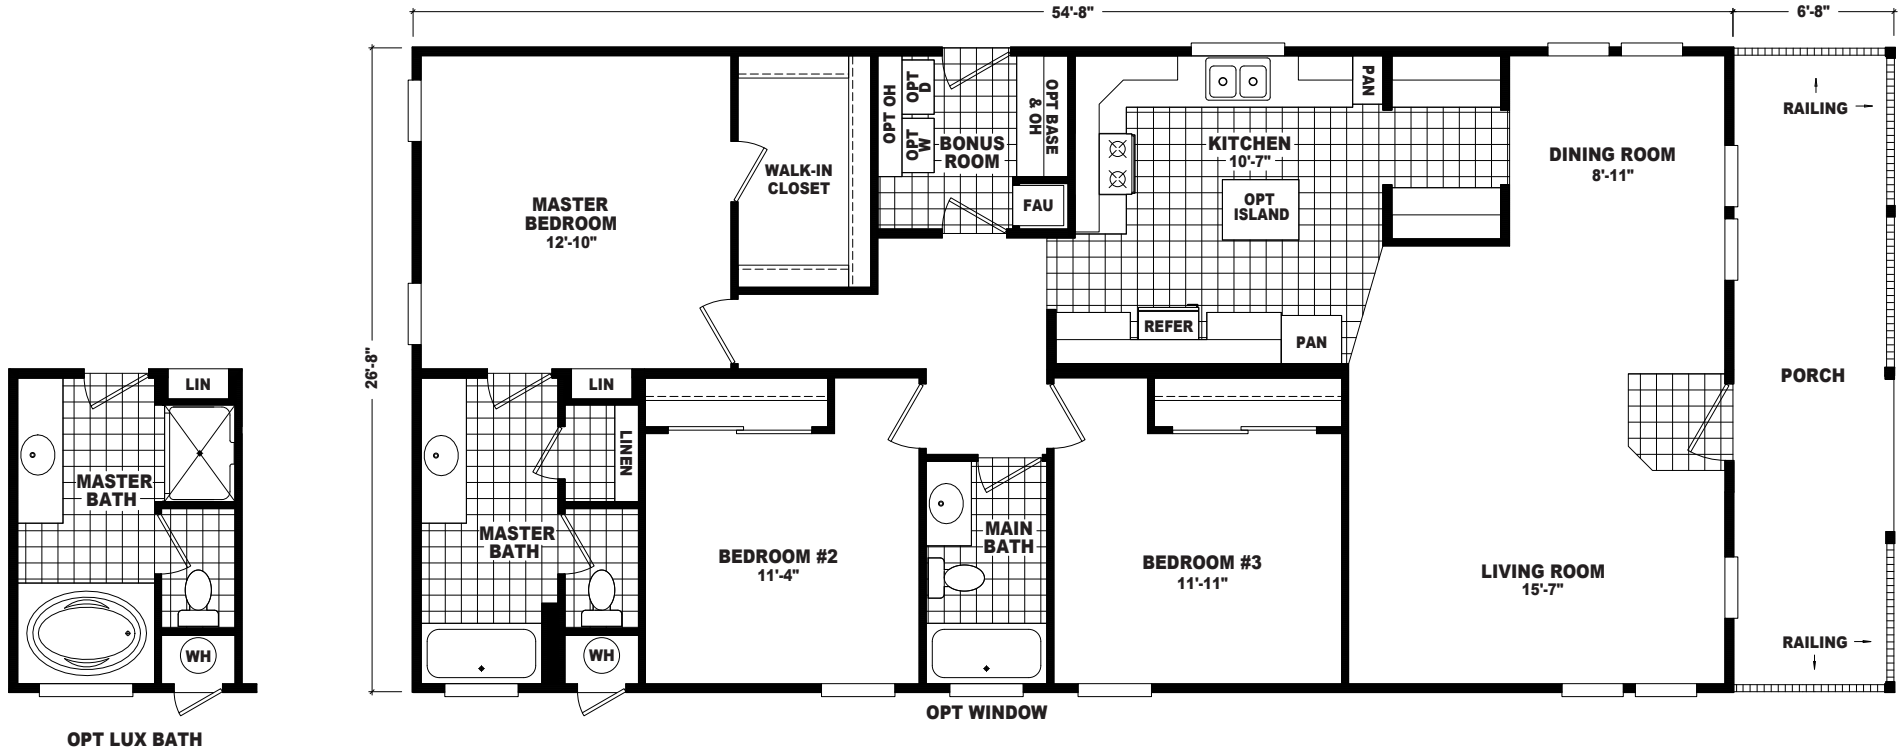

Dovecote

Sunset Vista Porch Homes

3 Bedroom, 2 Bath, Porch
Approx. 1,635 Sq. Ft.

Last Updated: 8-22-12

For Detailed Directions See Map On Our Website

I authorize The Home Outlet to build my house, per this plan.