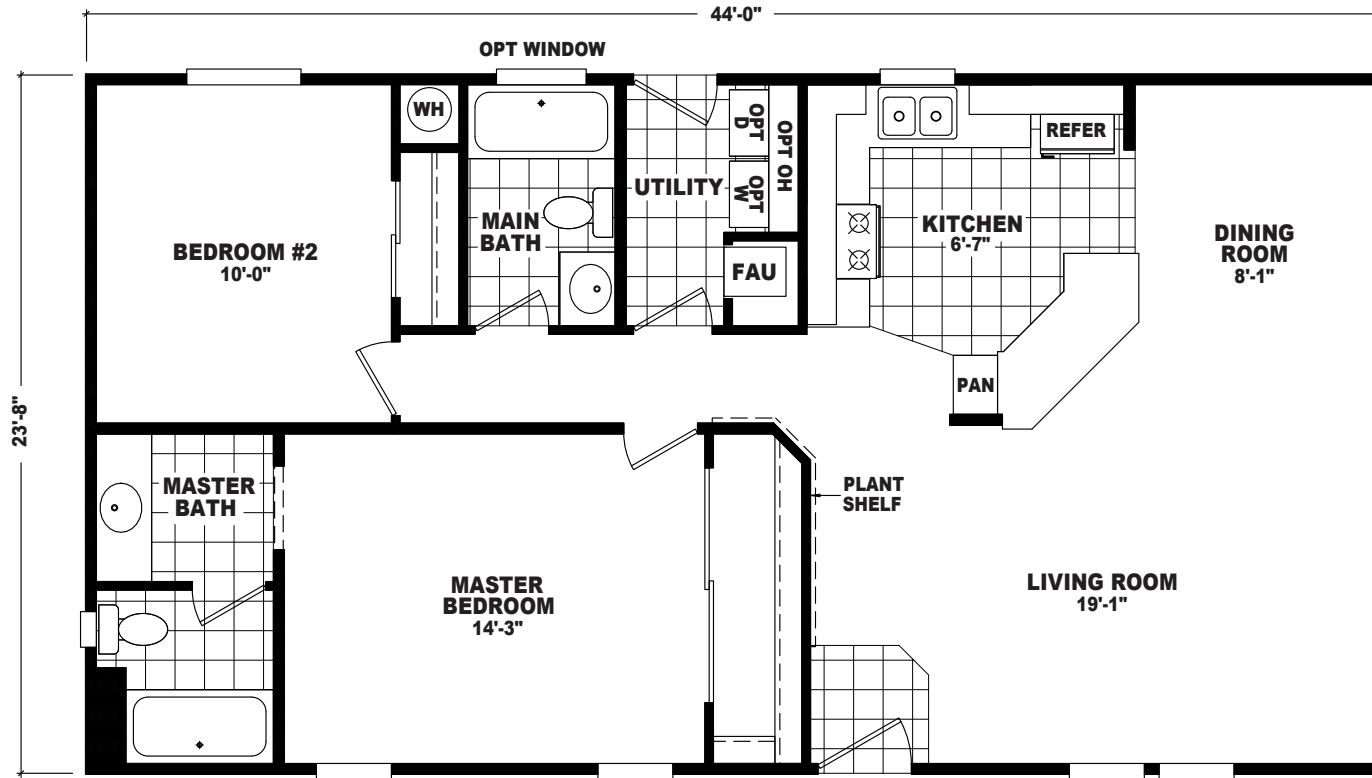

El Dorado

Value Series

2 Bedroom, 2 Bath
Approx. 1,041 Sq. Ft.

Last Updated: 3-31-17

For Detailed Directions See Map On Our Website

I authorize The Home Outlet to build my house, per this plan.

X _____
Customer Signature/Date