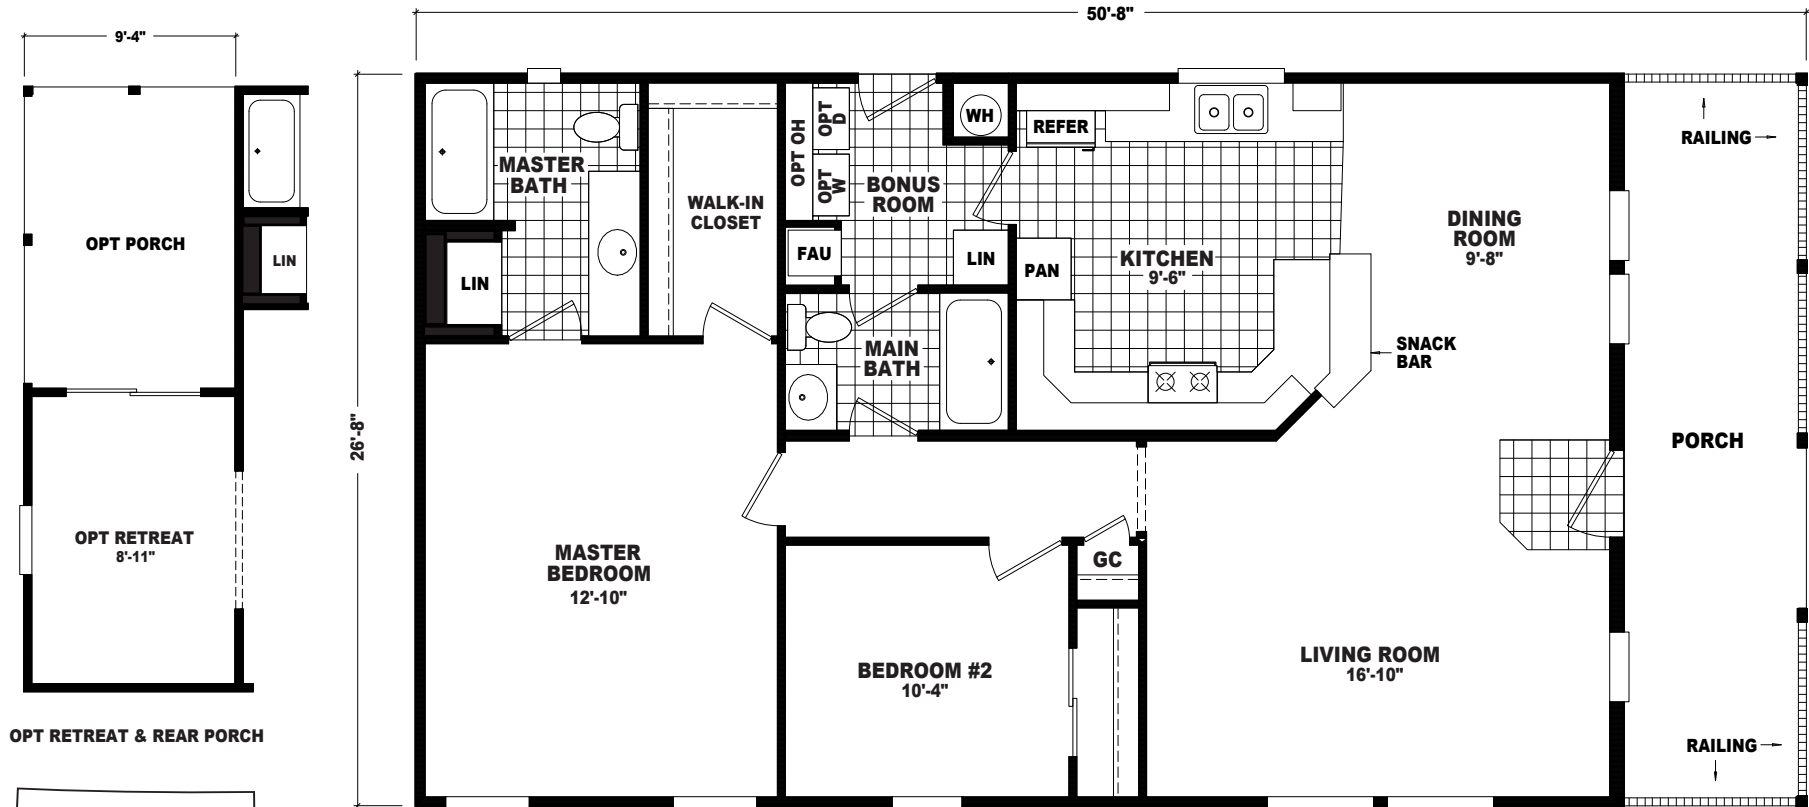

# Feldspar

Sunset Vista Porch Homes

2 Bedroom, 2 Bath, Porch  
Approx. 1,351 Sq. Ft.

Last Updated: 8-22-12

OPT RETREAT & REAR PORCH

**The Home Outlet** • Tucson  
890 North Arizona Avenue  
Chandler, Arizona 85225