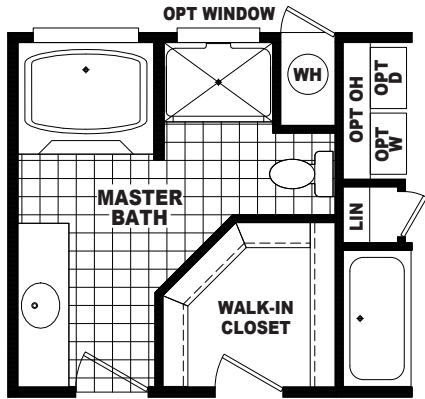

Hyacinth

Sunset Vista Porch Homes

2 Bedroom, 2 Bath, Porch
Approx. 1,351 Sq. Ft.

Last Updated: 8-22-12

OPT MASTER BATH

The Home Outlet • Tucson
890 North Arizona Avenue
Chandler, Arizona 85225

For Detailed Directions See Map On Our Website