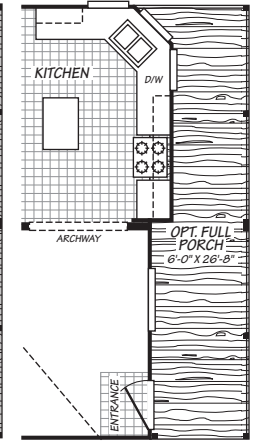

Leandro

Vogue II Series

3 Bedroom, 2 Bath
Approx. 1,510 Sq. Ft.

Last Updated: 8-13-19

OPTIONAL PORCH WITH RIGHT SIDE ENTRY

OPTIONAL PORCH WITH RECESSED ENTRY

OPTIONAL PORCH WITH LEFT SIDE ENTRY

OPTIONAL FOUR BEDROOMS