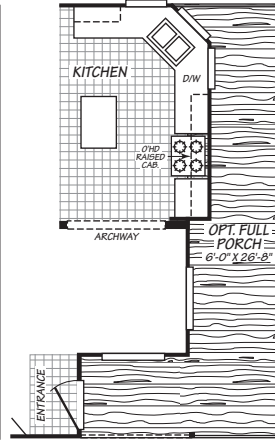

Leandro

Vogue II Series

3 Bedroom, 2 Bath
Approx. 1,510 Sq. Ft.

Last Updated: 8-13-19

OPTIONAL PORCH WITH RIGHT SIDE ENTRY

OPTIONAL PORCH WITH RECESSED ENTRY

OPTIONAL PORCH WITH LEFT SIDE ENTRY

OPTIONAL FOUR BEDROOMS