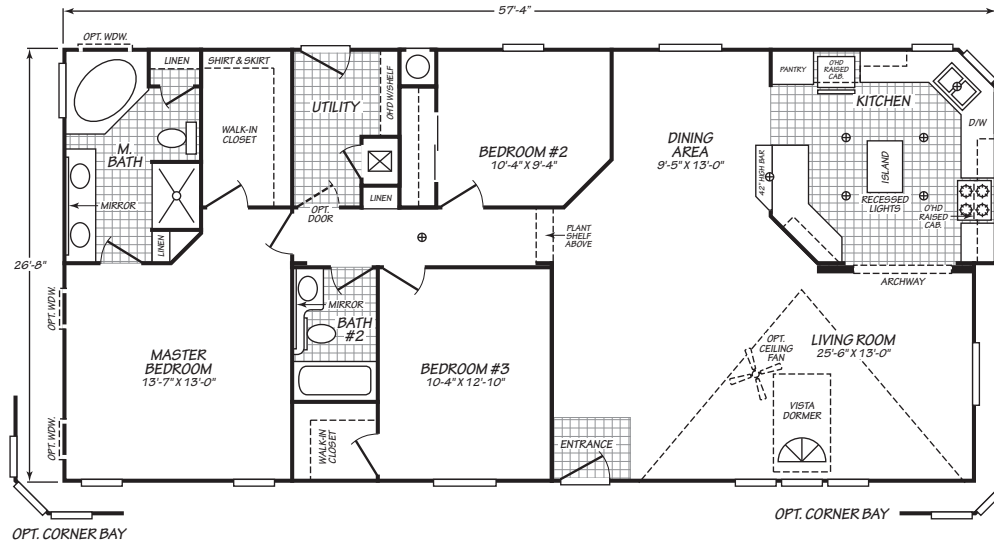

Leandro

Vogue II Series

3 Bedroom, 2 Bath
Approx. 1,510 Sq. Ft.

Last Updated: 8-13-19

OPTIONAL PORCH WITH RIGHT SIDE ENTRY

OPTIONAL PORCH WITH RECESSED ENTRY

OPTIONAL PORCH WITH LEFT SIDE ENTRY

OPTIONAL FOUR BEDROOMS