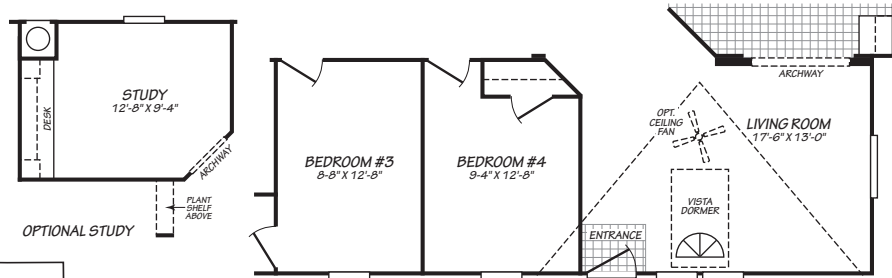

Leandro

Vogue II Series

3 Bedroom, 2 Bath
Approx. 1,510 Sq. Ft.

Last Updated: 8-13-19

OPTIONAL PORCH WITH RIGHT SIDE ENTRY

OPTIONAL PORCH WITH RECESSED ENTRY

OPTIONAL PORCH WITH LEFT SIDE ENTRY

OPTIONAL FOUR BEDROOMS