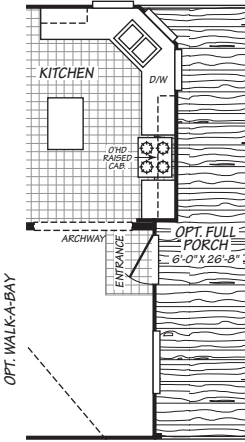

Leandro

Vogue II Series

3 Bedroom, 2 Bath
Approx. 1,510 Sq. Ft.

Last Updated: 8-13-19

OPTIONAL PORCH WITH RIGHT SIDE ENTRY

OPTIONAL PORCH WITH RECESSED ENTRY

OPTIONAL PORCH WITH LEFT SIDE ENTRY

OPTIONAL FOUR BEDROOMS