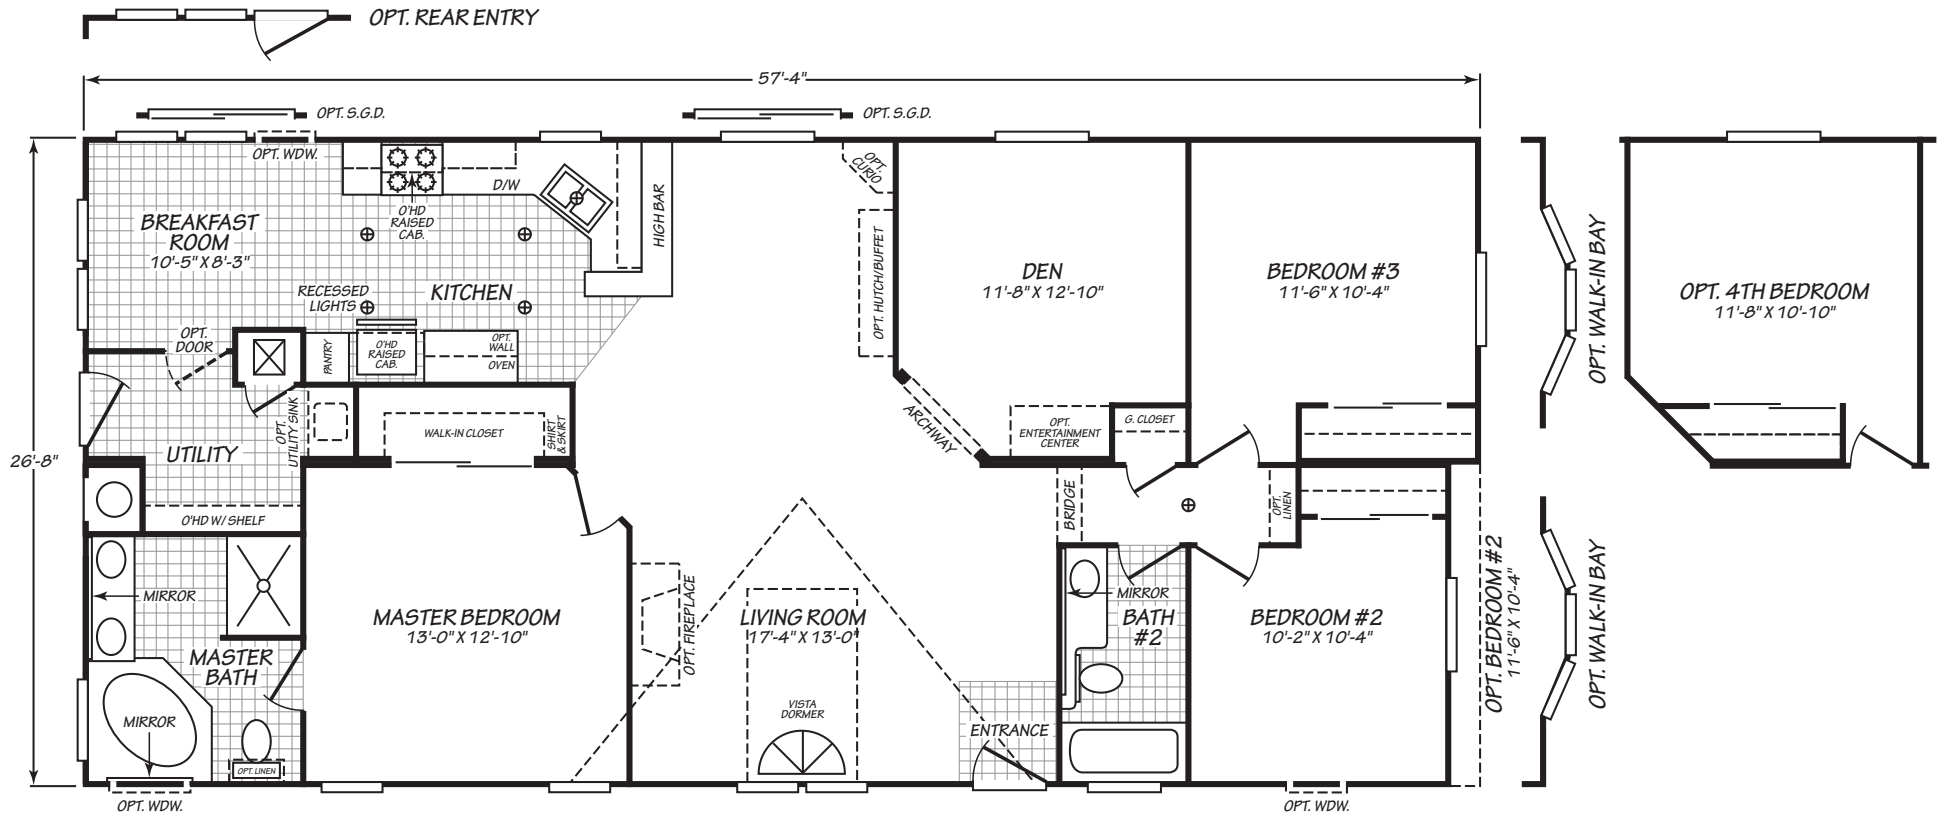

# Little River

Vogue II Series

3 Bedroom, 2 Bath  
Approx. 1,510 Sq. Ft.

Last Updated: 8-13-19

**The Home Outlet** • Tucson  
890 North Arizona Avenue  
Chandler, Arizona 85225

For Detailed Directions See Map On Our Website