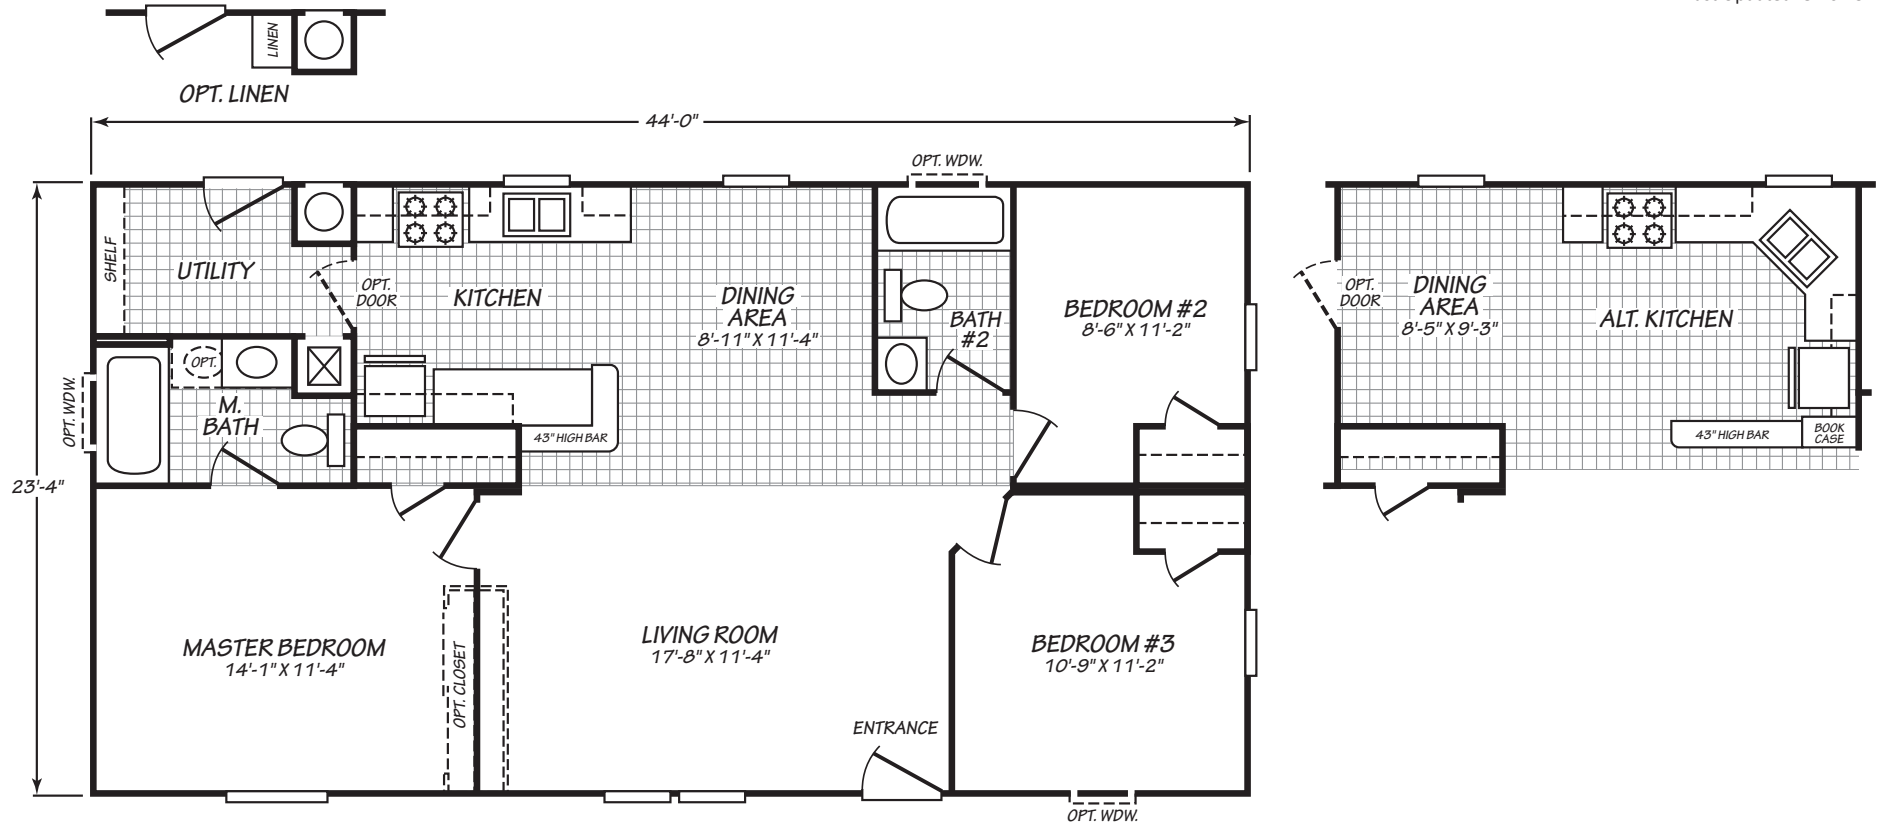

# Midvale

Canyon Lake Series

3 Bedrooms, 2 Baths  
Approx. 1,026 Sq. Ft.

Last Updated: 8-16-19

**The Home Outlet** • Tucson  
890 North Arizona Avenue  
Chandler, Arizona 85225

For Detailed Directions See Map On Our Website