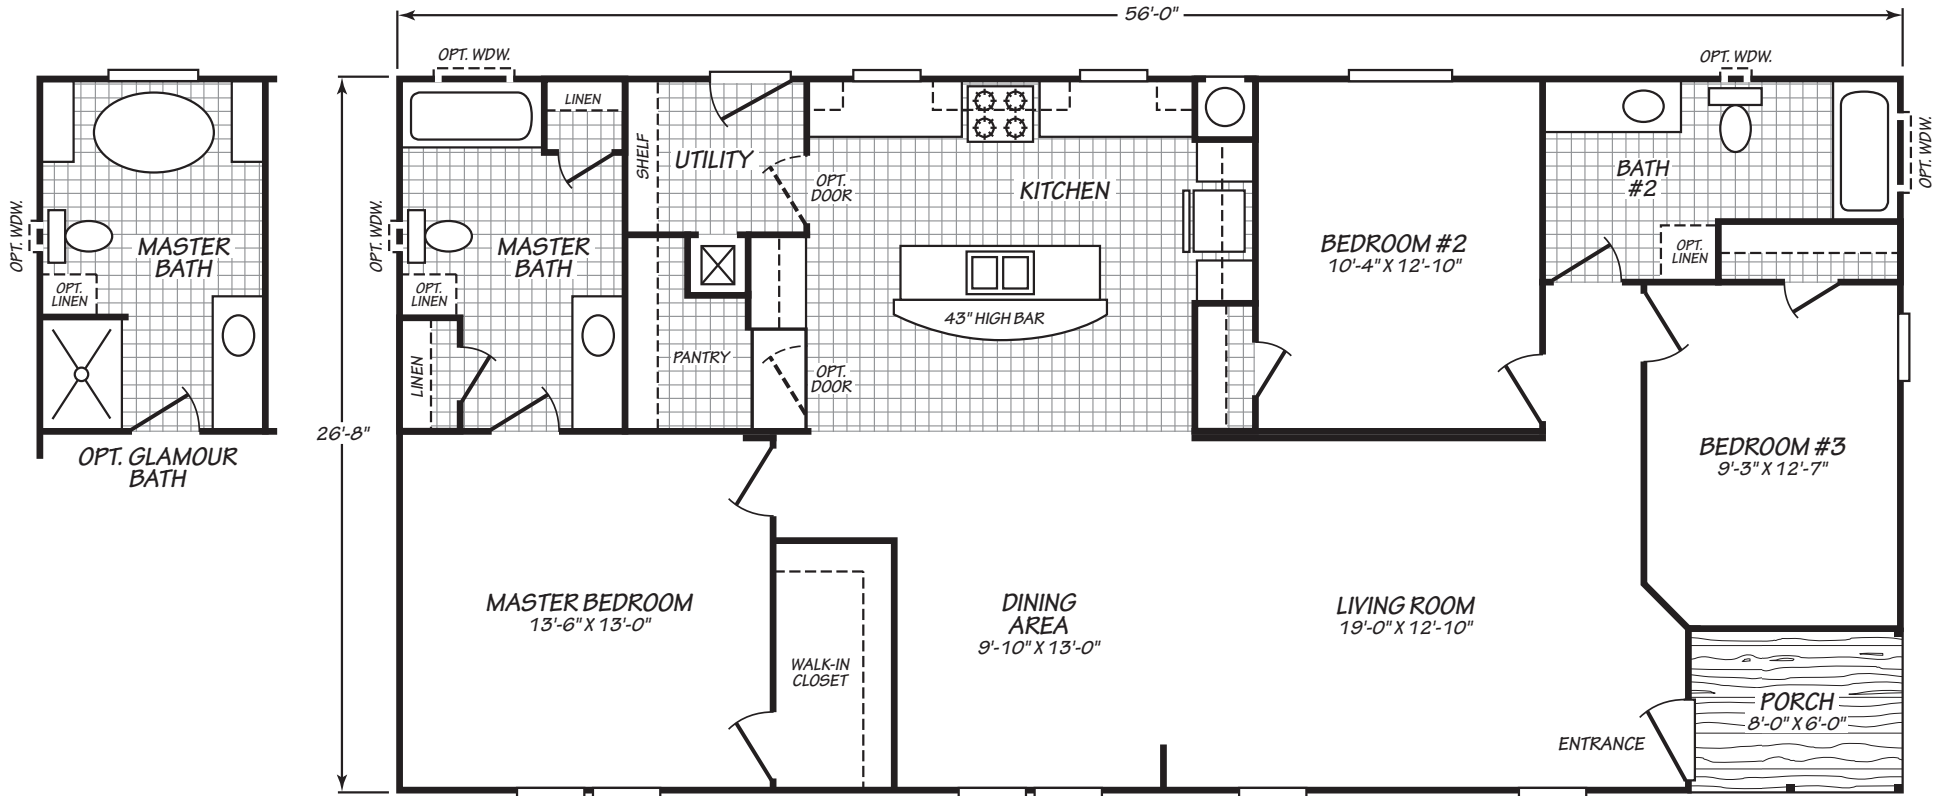

Monarch

Canyon Lake Series

3 Bedrooms, 2 Baths
Approx. 1,492 Sq. Ft.

Last Updated: 8-16-19

The Home Outlet • Tucson
890 North Arizona Avenue
Chandler, Arizona 85225
For Detailed Directions See Map On Our Website