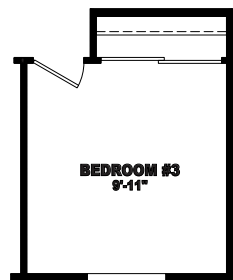

Oriole

Sunset Vista Porch Homes

2 Bedroom, 2 Bath, Porch
Approx. 1,493 Sq. Ft.

Last Updated: 8-22-12

The Home Outlet • Tucson
890 North Arizona Avenue
Chandler, Arizona 85225

For Detailed Directions See Map On Our Website

OPT DBL DOOR LOCATION

OPT 3rd BEDROOM

I authorize The Home Outlet to build my house, per this plan.
X _____
Customer Signature/Date

1-800-965-5401 www.TheHomeOutletAZ.com 1-800-965-5401 www.TheHomeOutletAZ.com