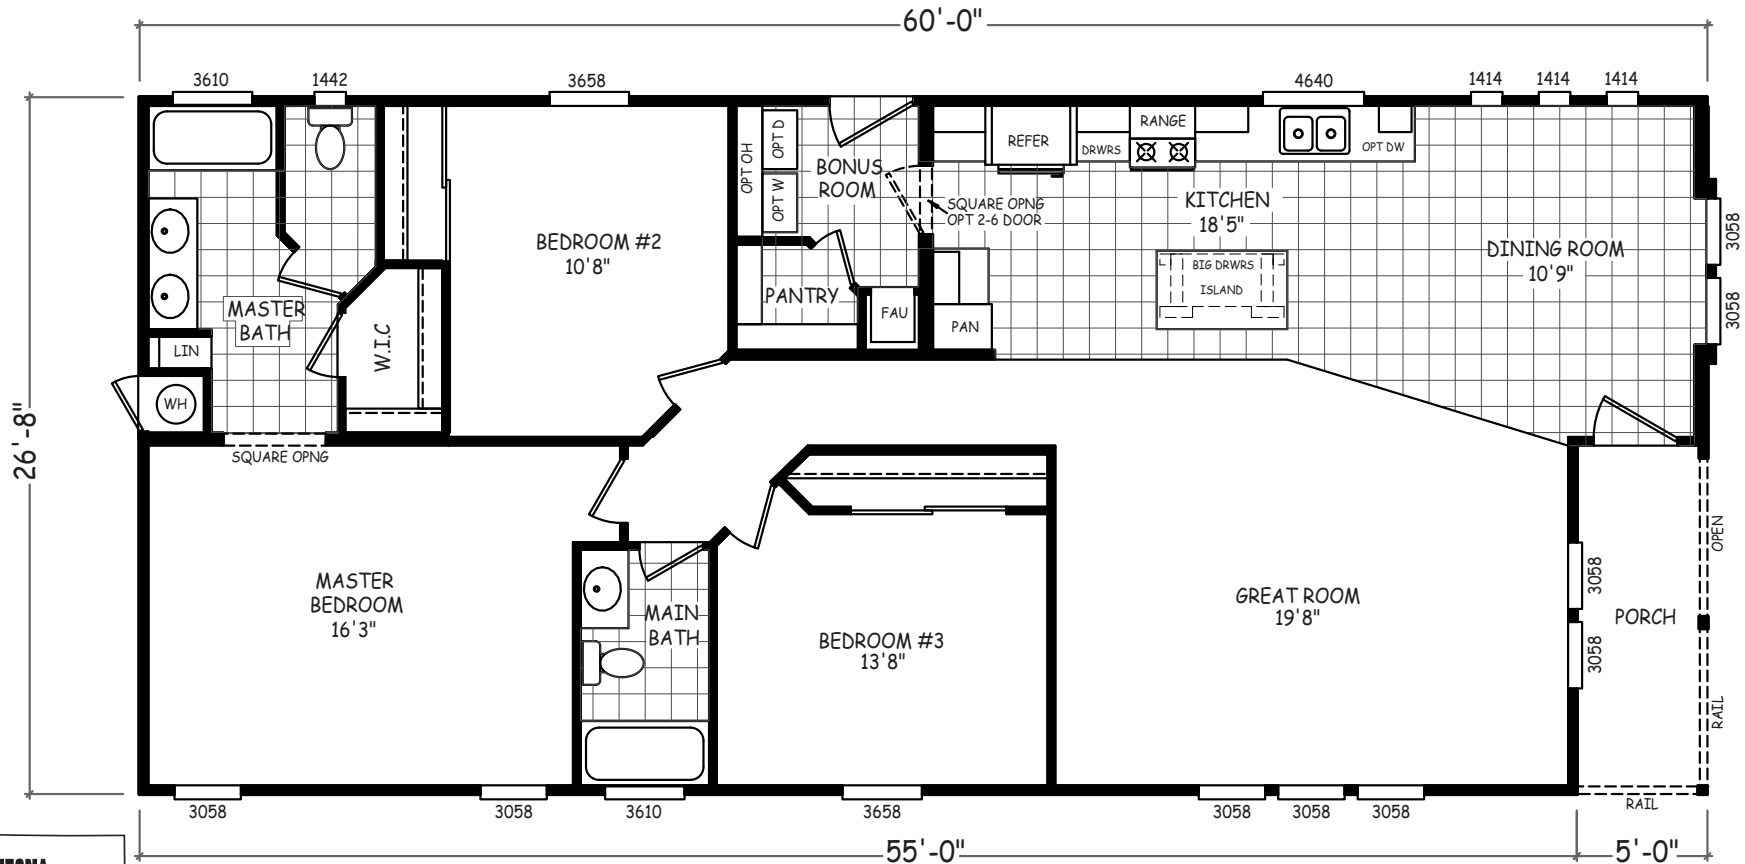

Quail Creek

Sedona Ridge Series

3 Bedroom, 2 Bath
Approx. 1,600 Sq. Ft.

Last Updated: 9-14-16

The Home Outlet • Tucson
890 North Arizona Avenue
Chandler, Arizona 85225

For Detailed Directions See Map On Our Website