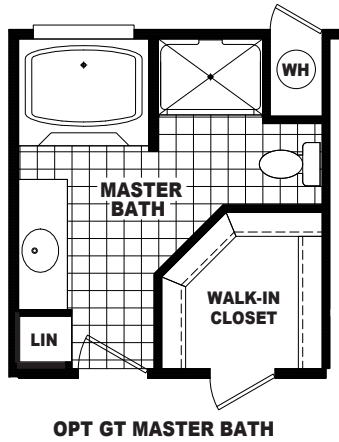

# Rockland

Sunset Vista Porch Homes

3 Bedroom, 2 Bath, Porch  
Approx. 1,564 Sq. Ft.

Last Updated: 8-22-12

For Detailed Directions See Map On Our Website

I authorize The Home Outlet to build my house, per this plan.