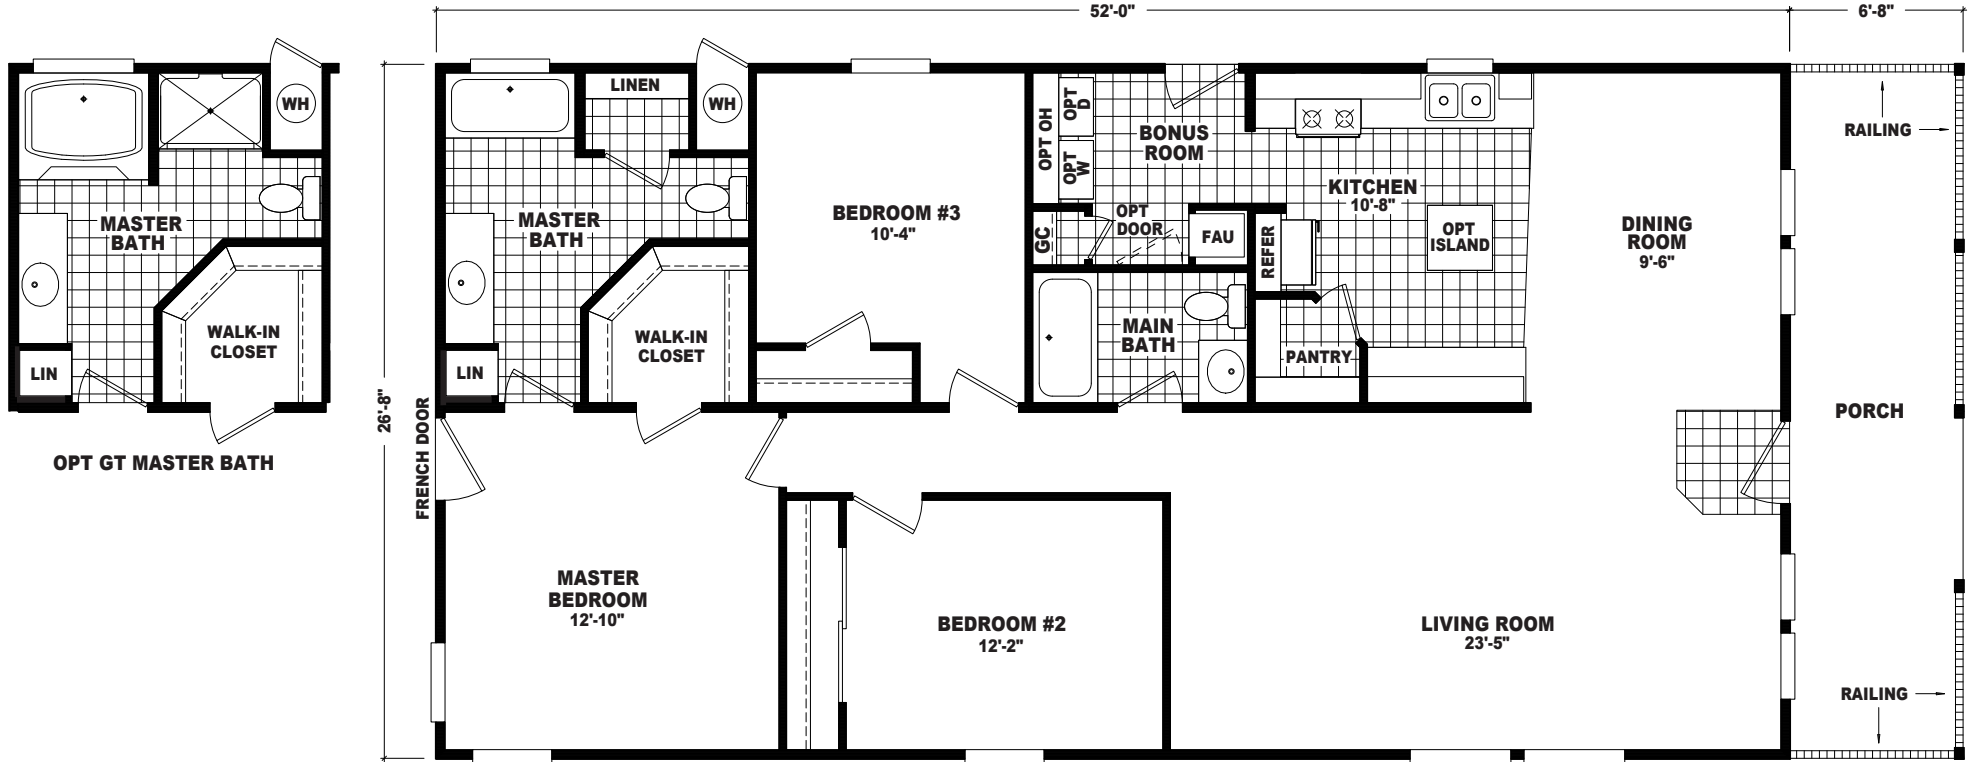

# Rockland

Sunset Vista Porch Homes

3 Bedroom, 2 Bath, Porch  
Approx. 1,564 Sq. Ft.

Last Updated: 8-22-12

For Detailed Directions See Map On Our Website

I authorize The Home Outlet to build my house, per this plan.