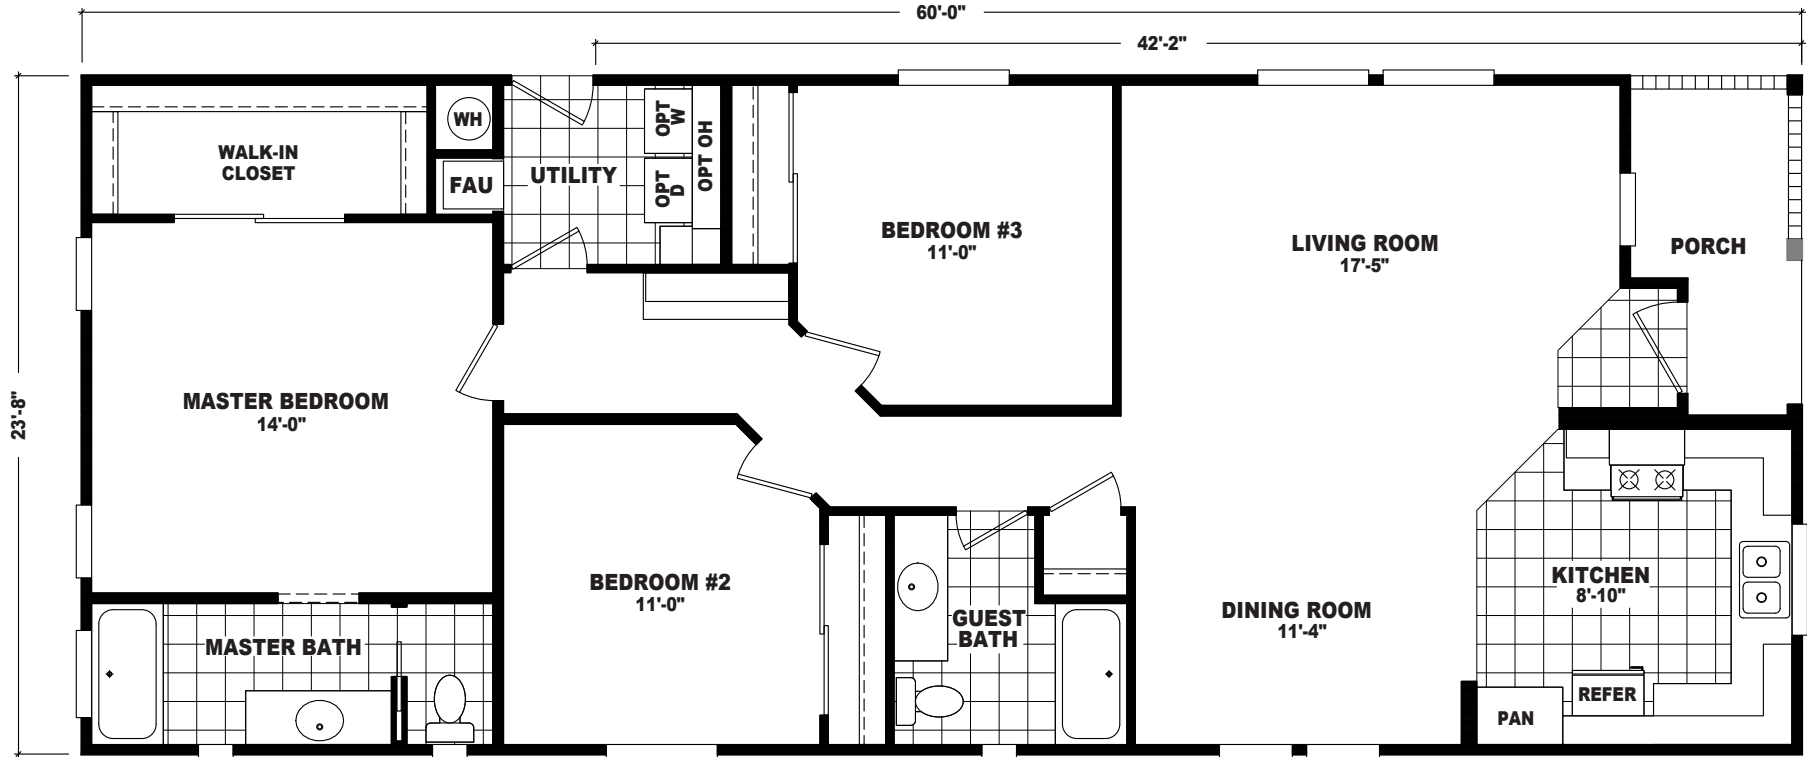

Romero

Sunset Vista Porch Homes

3 Bedrooms, 2 Baths
Approx. 1,420 Sq. Ft.

Last Updated: 2-4-19

For Detailed Directions See Map On Our Website

I authorize The Home Outlet to build my house, per this plan.

X _____