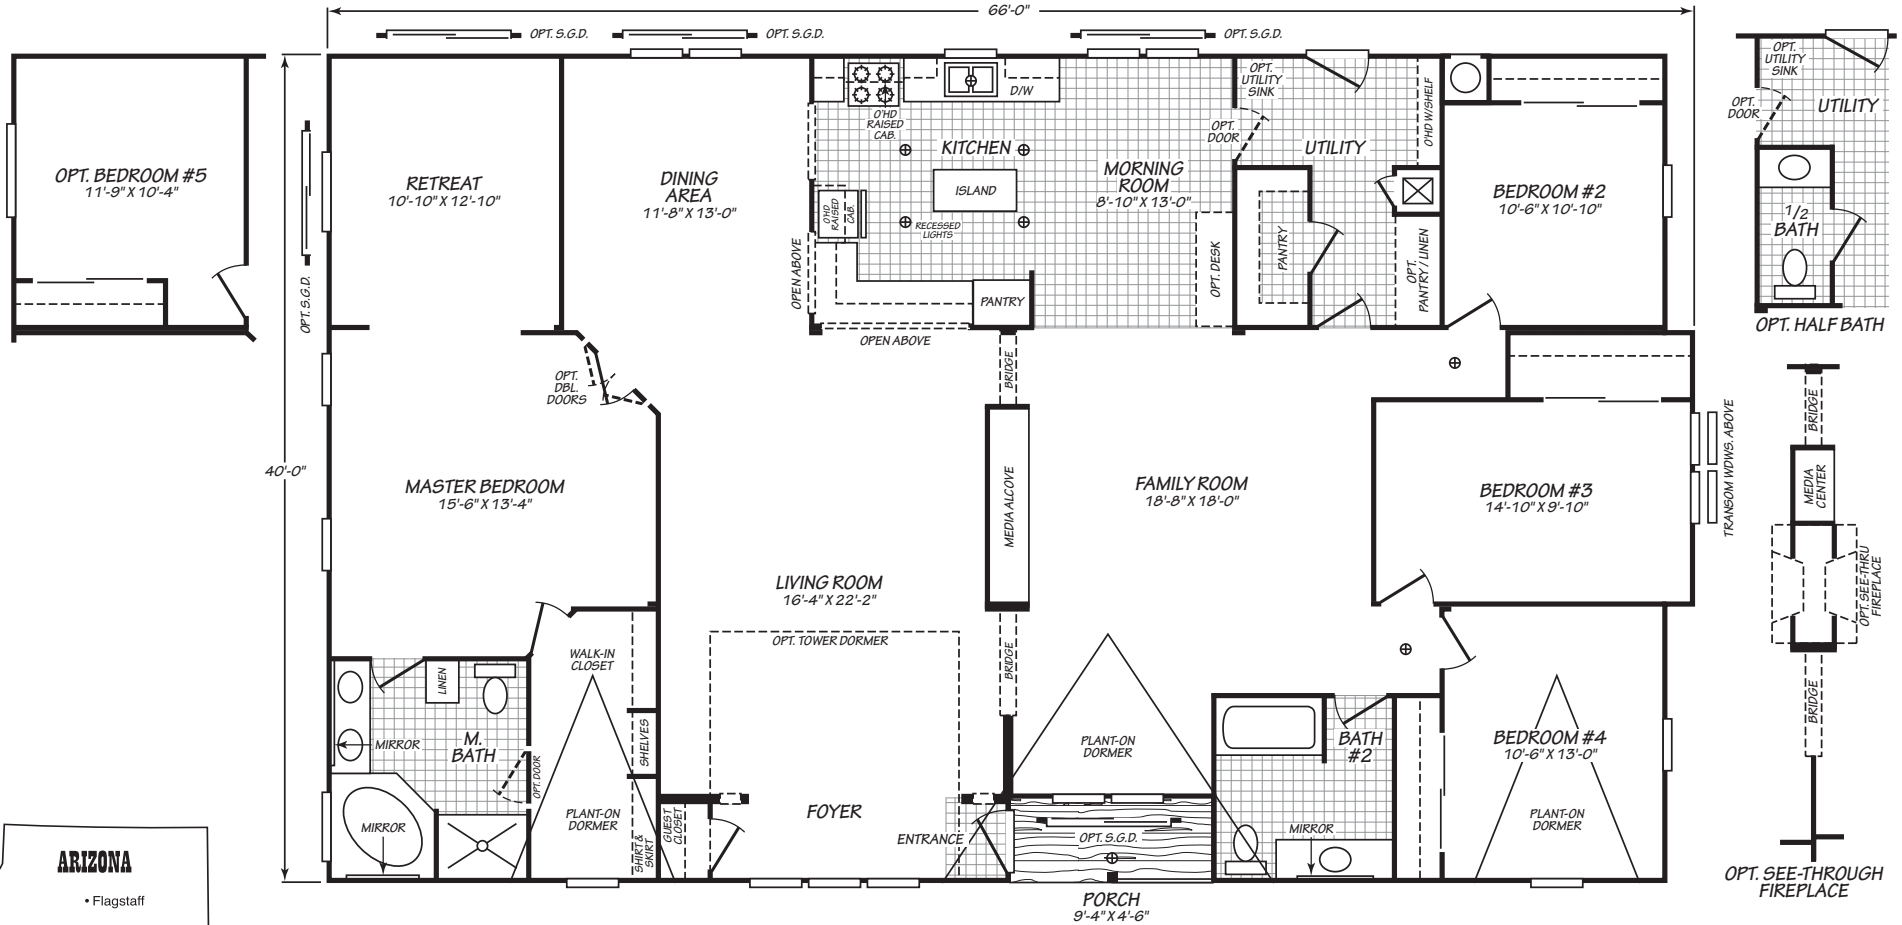

Soledad

Vogue II Series

4 Bedroom, 2 Bath
Approx. 2,543 Sq. Ft.

Last Updated: 8-13-19

The Home Outlet • Tucson
890 North Arizona Avenue
Chandler, Arizona 85225
For Detailed Directions See Map On Our Website