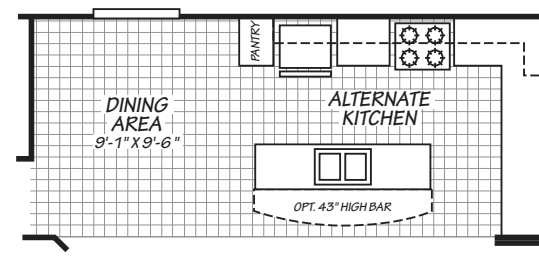

Solstice

Canyon Lake Series

2 Bedrooms, 2 Baths
Approx. 1,022 Sq. Ft.

Last Updated: 8-16-19

The Home Outlet • Tucson
890 North Arizona Avenue
Chandler, Arizona 85225
For Detailed Directions See Map On Our Website