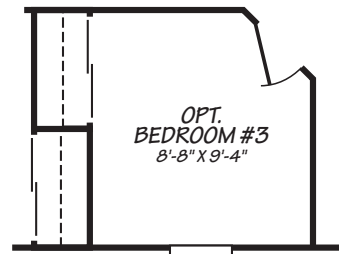

Solstice

Canyon Lake Series

2 Bedrooms, 2 Baths
Approx. 1,022 Sq. Ft.

Last Updated: 8-16-19

The Home Outlet • Tucson
890 North Arizona Avenue
Chandler, Arizona 85225
For Detailed Directions See Map On Our Website