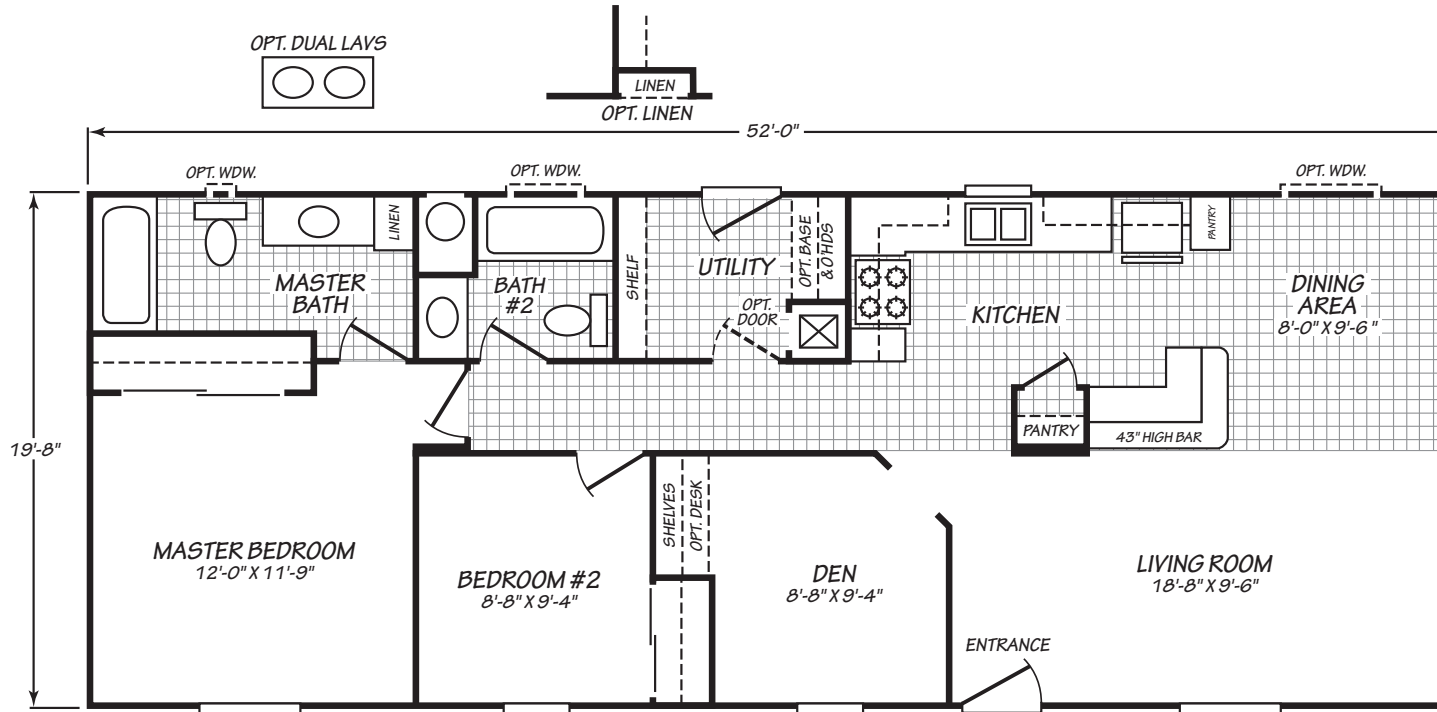

Solstice

Canyon Lake Series

2 Bedrooms, 2 Baths
Approx. 1,022 Sq. Ft.

Last Updated: 8-16-19

The Home Outlet • Tucson
890 North Arizona Avenue
Chandler, Arizona 85225
For Detailed Directions See Map On Our Website