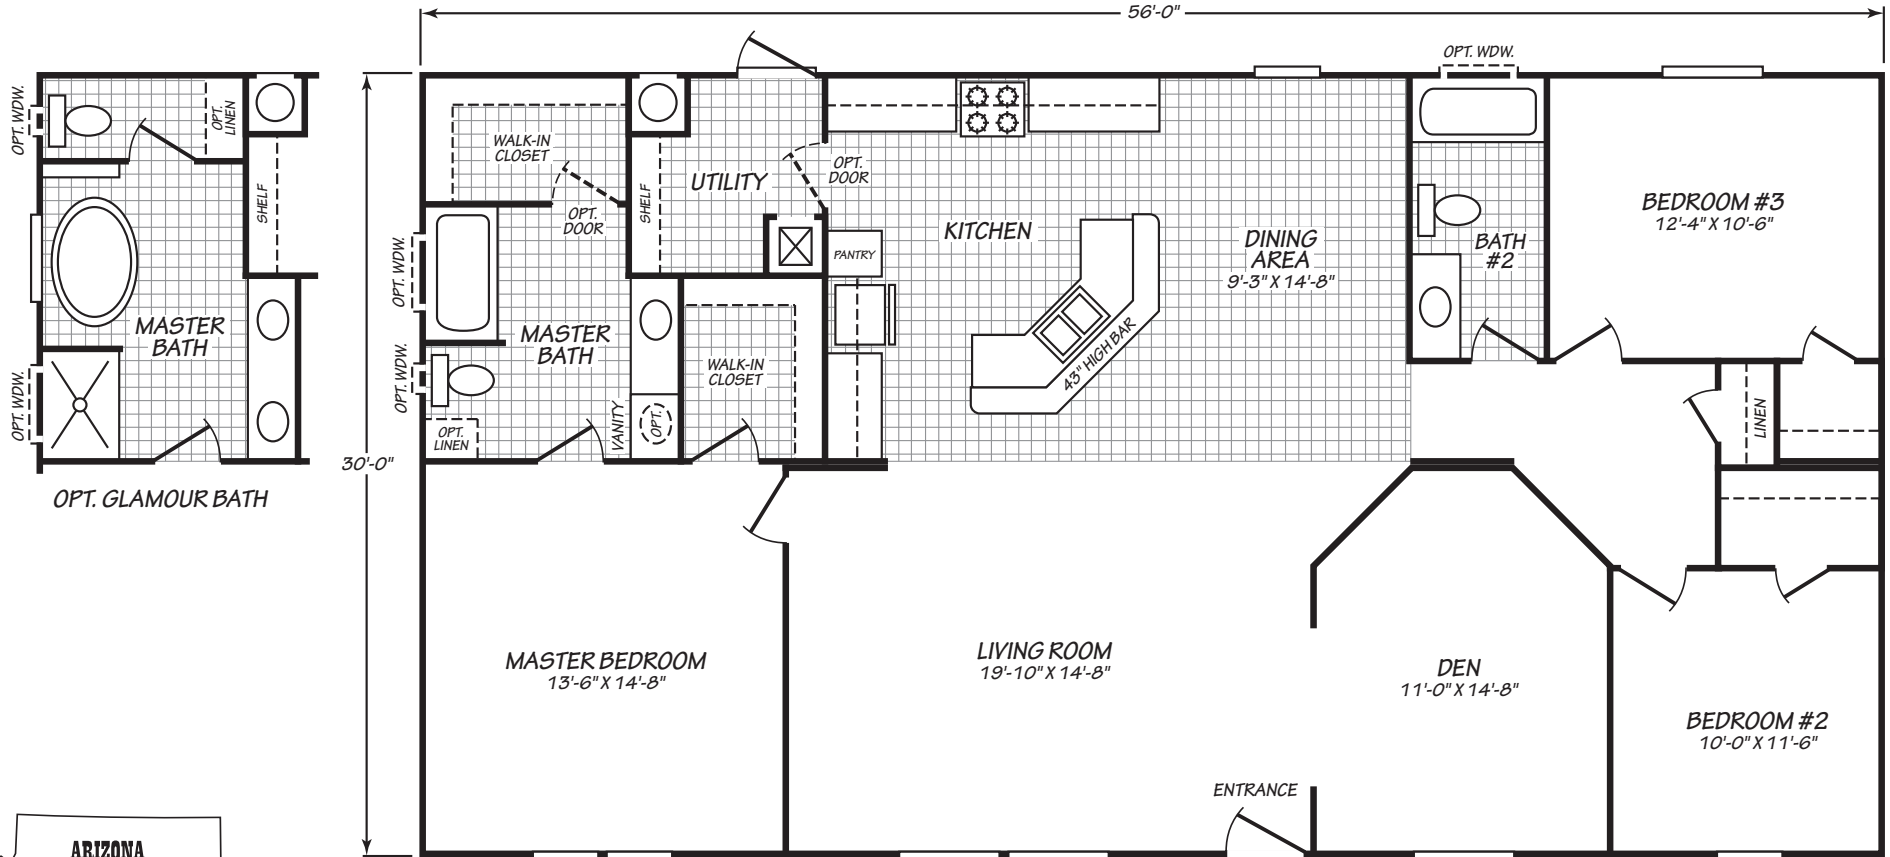

Steward

Canyon Lake Series

3 Bedrooms, 2 Baths
Approx. 1,680 Sq. Ft.

Last Updated: 8-16-19

The Home Outlet • Tucson
890 North Arizona Avenue
Chandler, Arizona 85225

For Detailed Directions See Map On Our Website