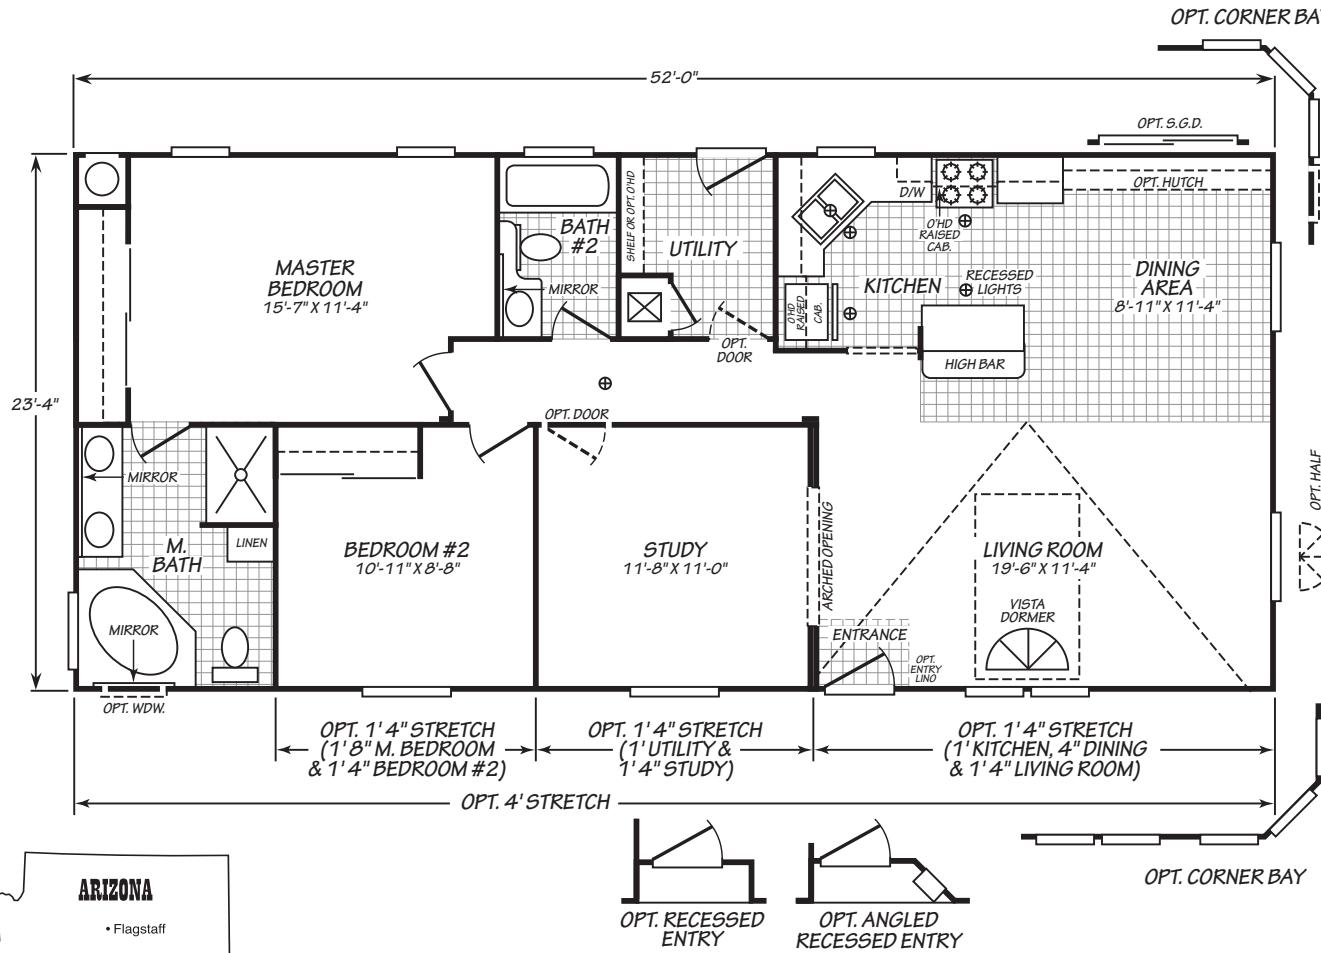

Tiburon

Vogue II Series

2 Bedroom, 2 Bath
Approx. 1,213 Sq. Ft.

Last Updated: 8-13-19

ARIZONA

- Flagstaff
- Chandler
- Tucson

The Home Outlet
890 North Arizona Avenue
Chandler, Arizona 85225

For Detailed Directions See Map On Our Website