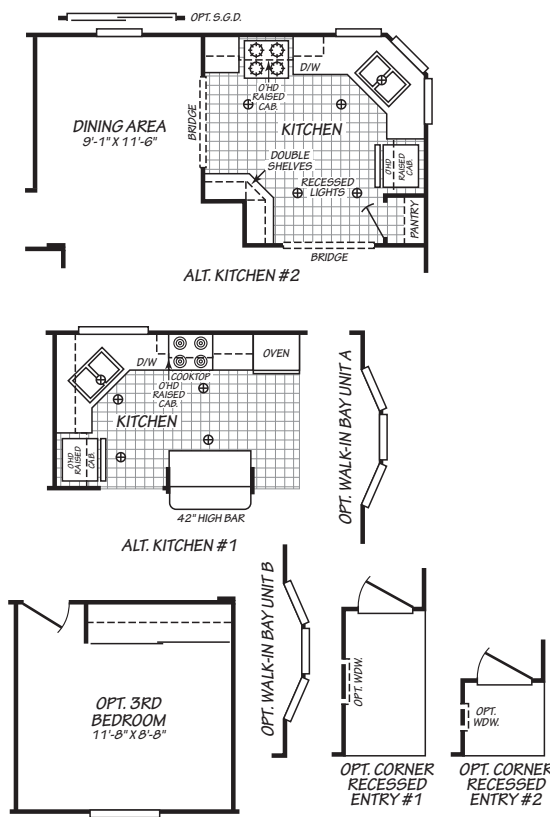

Tiburon

Vogue II Series

2 Bedroom, 2 Bath
Approx. 1,213 Sq. Ft.

Last Updated: 8-13-19

ARIZONA

- Flagstaff
- Chandler
- Tucson

The Home Outlet
890 North Arizona Avenue
Chandler, Arizona 85225

For Detailed Directions See Map On Our Website