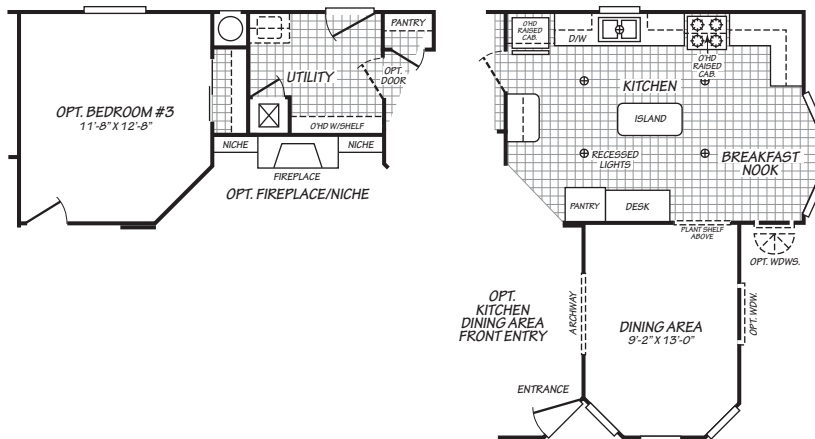

# Torrey

Vogue II Series

2 Bedroom, 2 Bath  
Approx. 1,649 Sq. Ft.

Last Updated: 8-13-19

The Home Outlet • Tucson  
890 North Arizona Avenue  
Chandler, Arizona 85225

For Detailed Directions See Map On Our Website