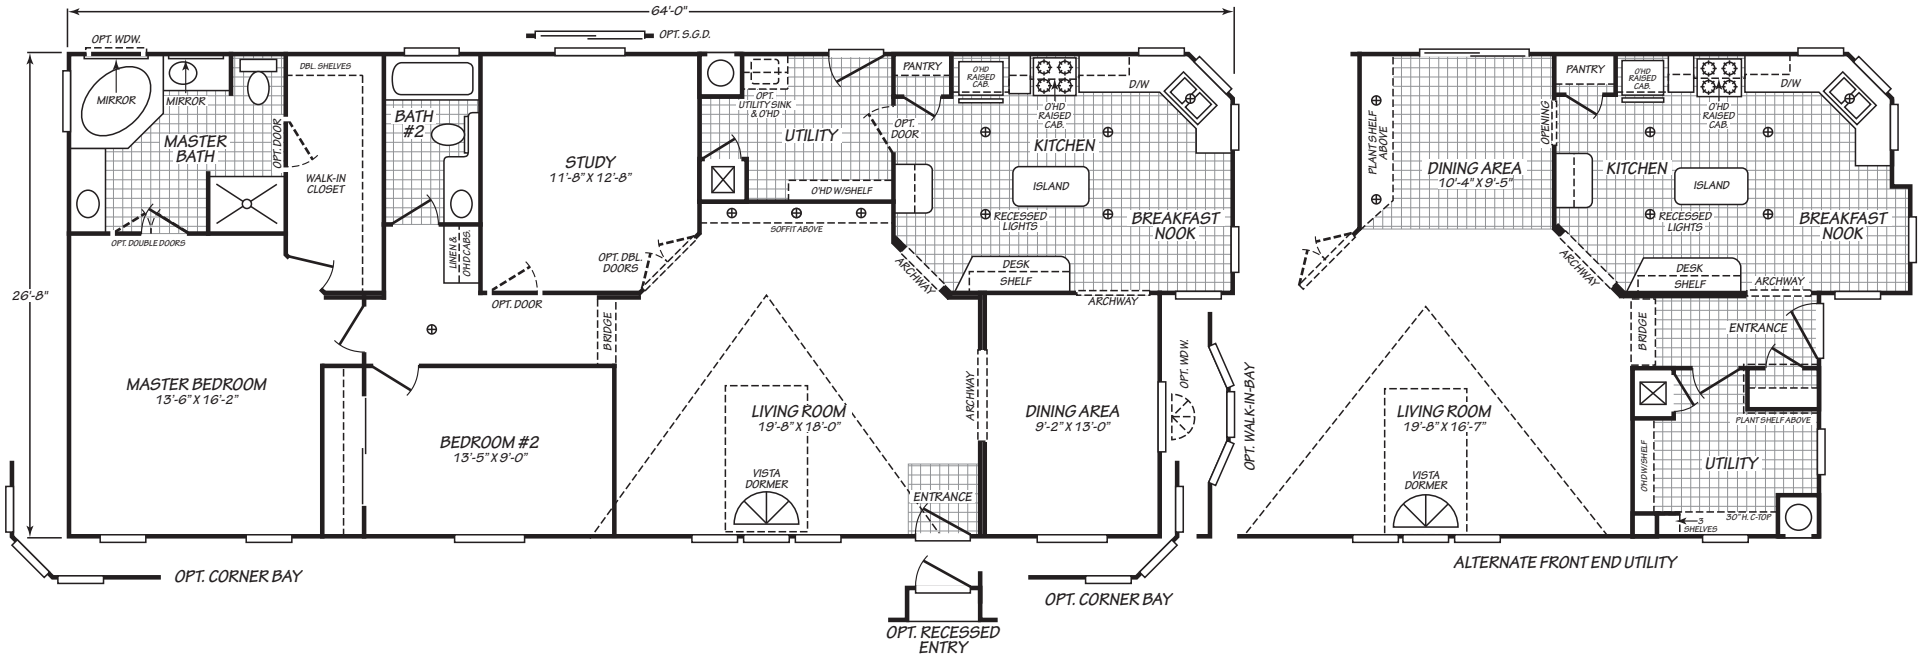

# Torrey

Vogue II Series

2 Bedroom, 2 Bath  
Approx. 1,649 Sq. Ft.

Last Updated: 8-13-19

The Home Outlet • Tucson  
890 North Arizona Avenue  
Chandler, Arizona 85225

For Detailed Directions See Map On Our Website