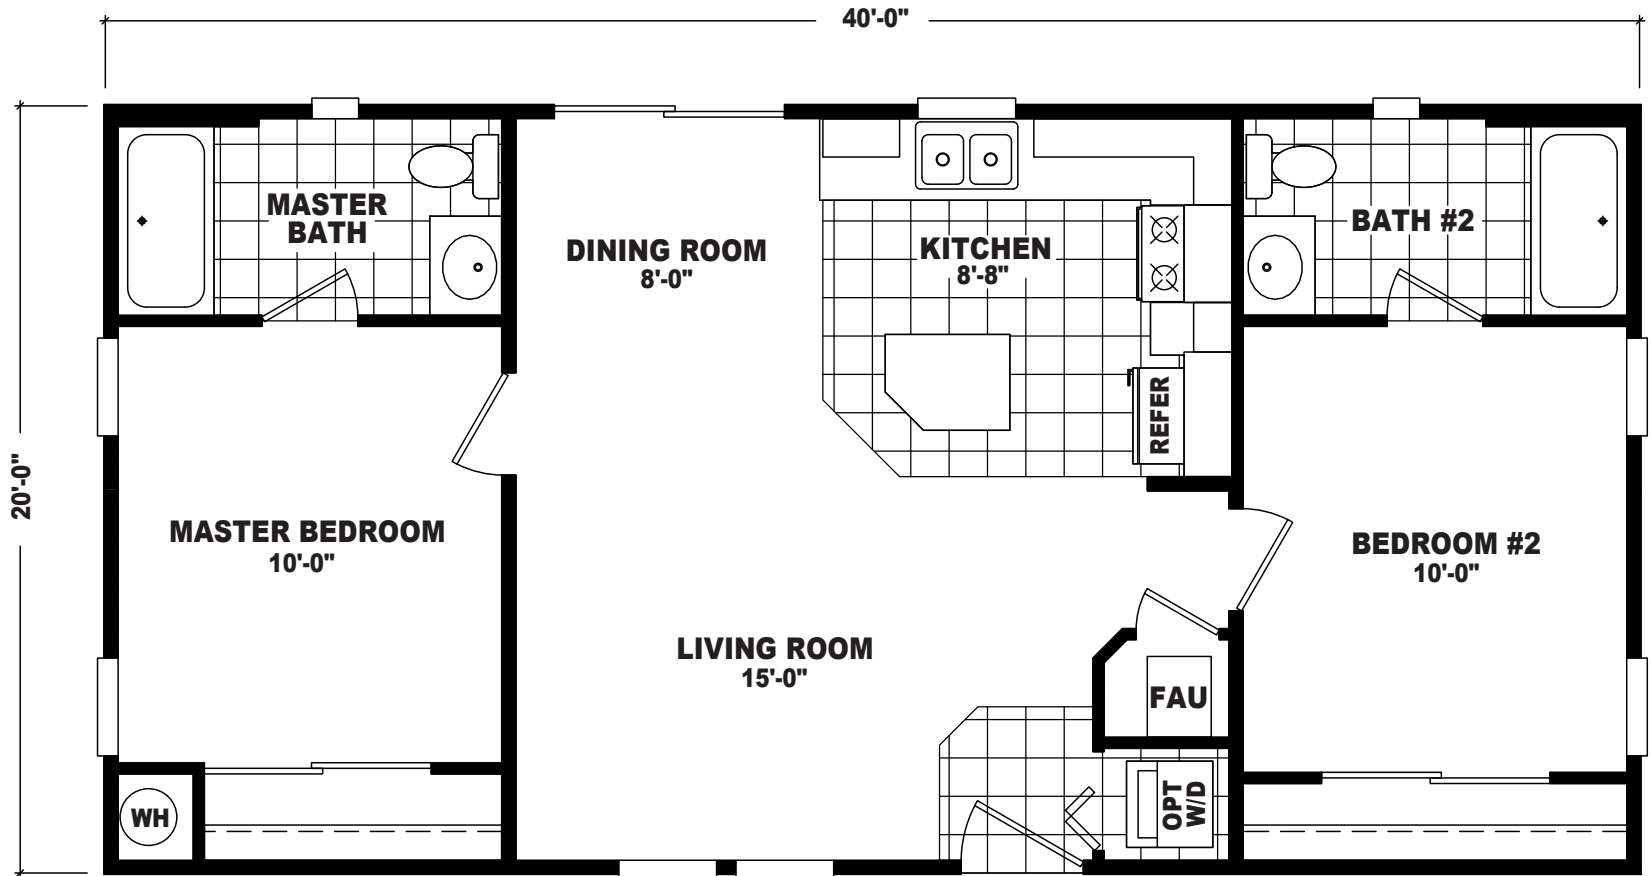

# Wiggins

Durango 20' Wide Series

2 Bedrooms, 2 Baths

Approx. 800 Sq. Ft.

Last Updated: 11-2-18

The Home Outlet • Tucson  
890 North Arizona Avenue  
Chandler, Arizona 85225

For Detailed Directions See Map On Our Website