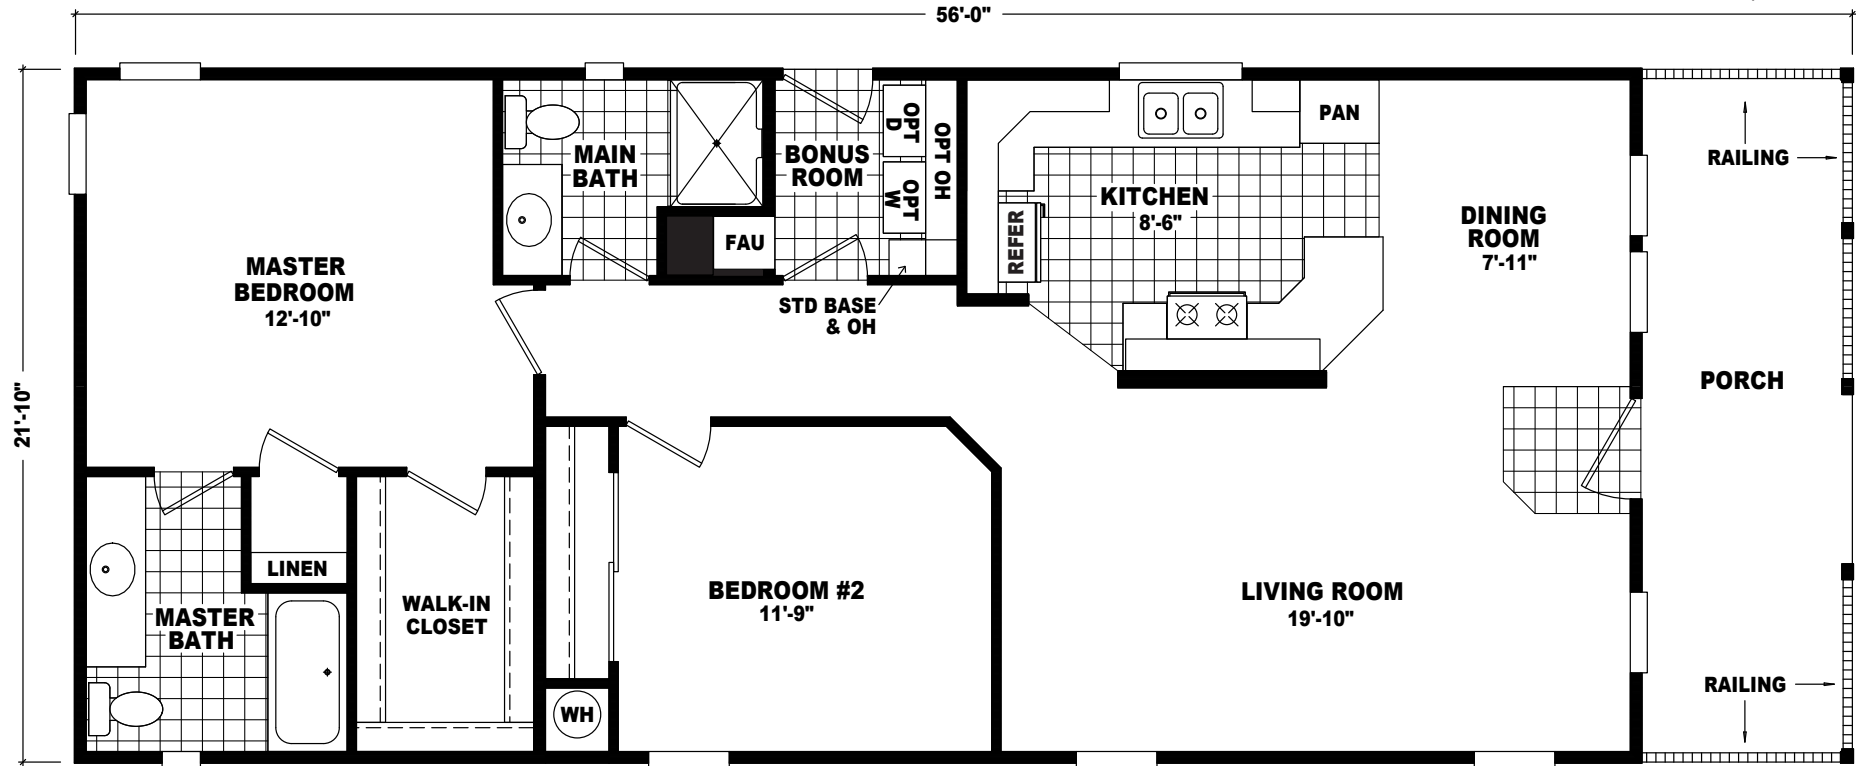

Willow

Sunset Vista Porch Homes

2 Bedroom, 2 Bath, Porch
Approx. 1,222 Sq. Ft.

Last Updated: 8-22-12

For Detailed Directions See Map On Our Website

I authorize The Home Outlet to build my house, per this plan.