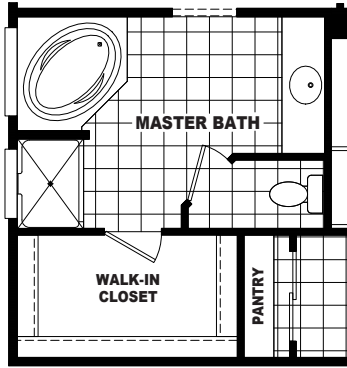

Cornville

Mountain Ridge Series

3 Bedrooms, 2 Baths

Approx. 1,625 Sq. Ft.

Last Updated: 7-17-19

OPTIONAL LUX BATH

OPTIONAL 84" CERAMIC TILE SHOWER WITH SEAT

The Home Outlet • Tucson
890 North Arizona Avenue
Chandler, Arizona 85225