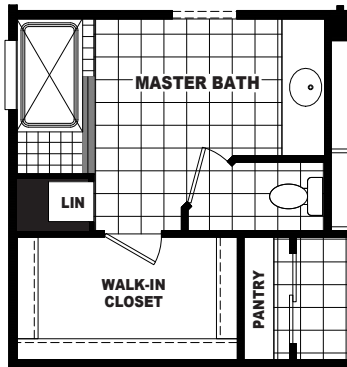

Cornville

Mountain Ridge Series

3 Bedrooms, 2 Baths

Approx. 1,625 Sq. Ft.

Last Updated: 7-17-19

OPTIONAL LUX BATH

OPTIONAL 84" CERAMIC TILE SHOWER WITH SEAT

The Home Outlet • Tucson
890 North Arizona Avenue
Chandler, Arizona 85225