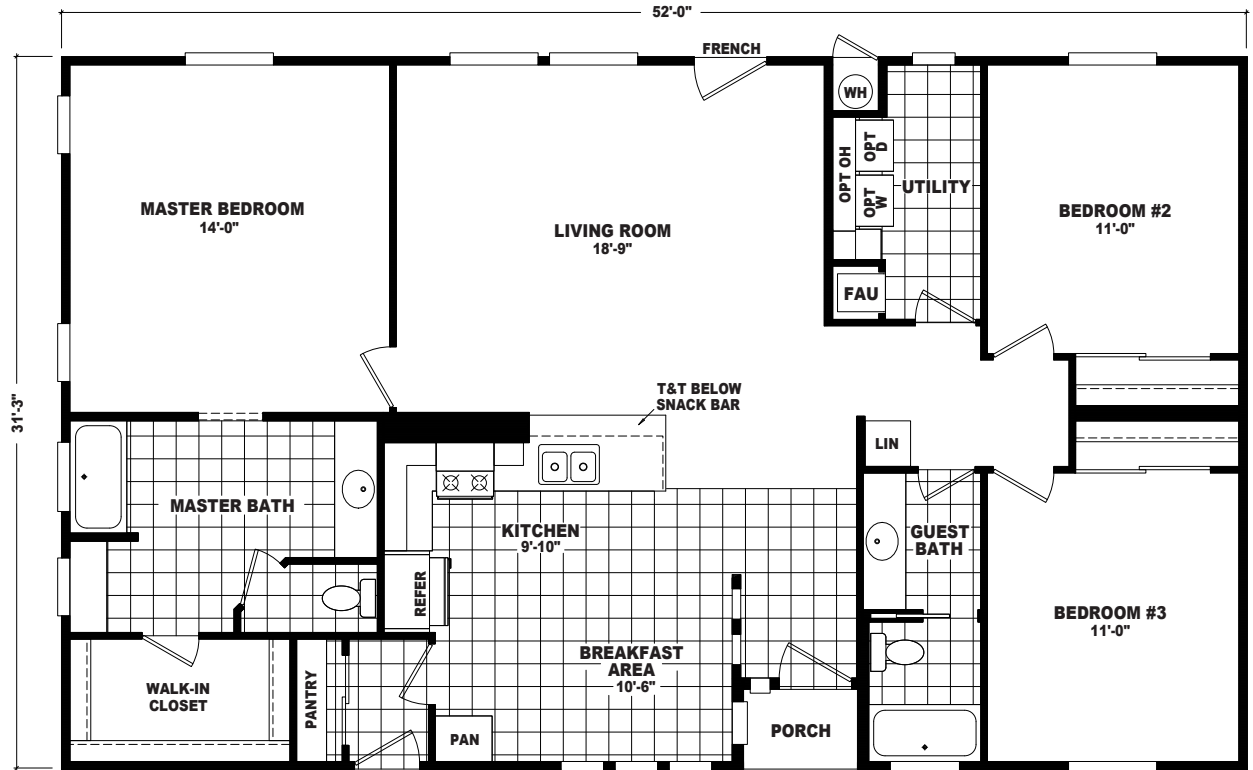

Cornville

Mountain Ridge Series

3 Bedrooms, 2 Baths

Approx. 1,625 Sq. Ft.

Last Updated: 7-17-19

OPTIONAL LUX BATH

OPTIONAL 84" CERAMIC TILE SHOWER WITH SEAT

The Home Outlet • Tucson
890 North Arizona Avenue
Chandler, Arizona 85225