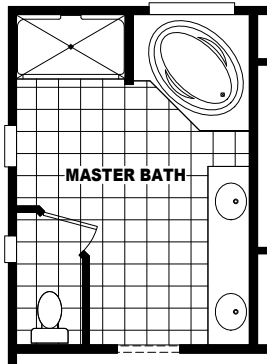

Sanderton

Mountain Ridge Series

3 Bedrooms, 2 Baths
Approx. 1,750 Sq. Ft.

Last Updated: 7-17-19

OPTIONAL LUX BATH

OPTIONAL 4'x 6' CERAMIC TILE SHOWER WITH SHOWER SPA

The Home Outlet • Tucson
890 North Arizona Avenue
Chandler, Arizona 85225