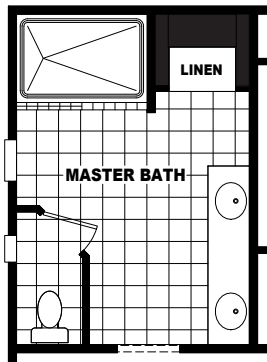

Sanderton

Mountain Ridge Series

3 Bedrooms, 2 Baths
Approx. 1,750 Sq. Ft.

Last Updated: 7-17-19

OPTIONAL LUX BATH

OPTIONAL 4'x 6' CERAMIC TILE SHOWER WITH SHOWER SPA

The Home Outlet • Tucson
890 North Arizona Avenue
Chandler, Arizona 85225