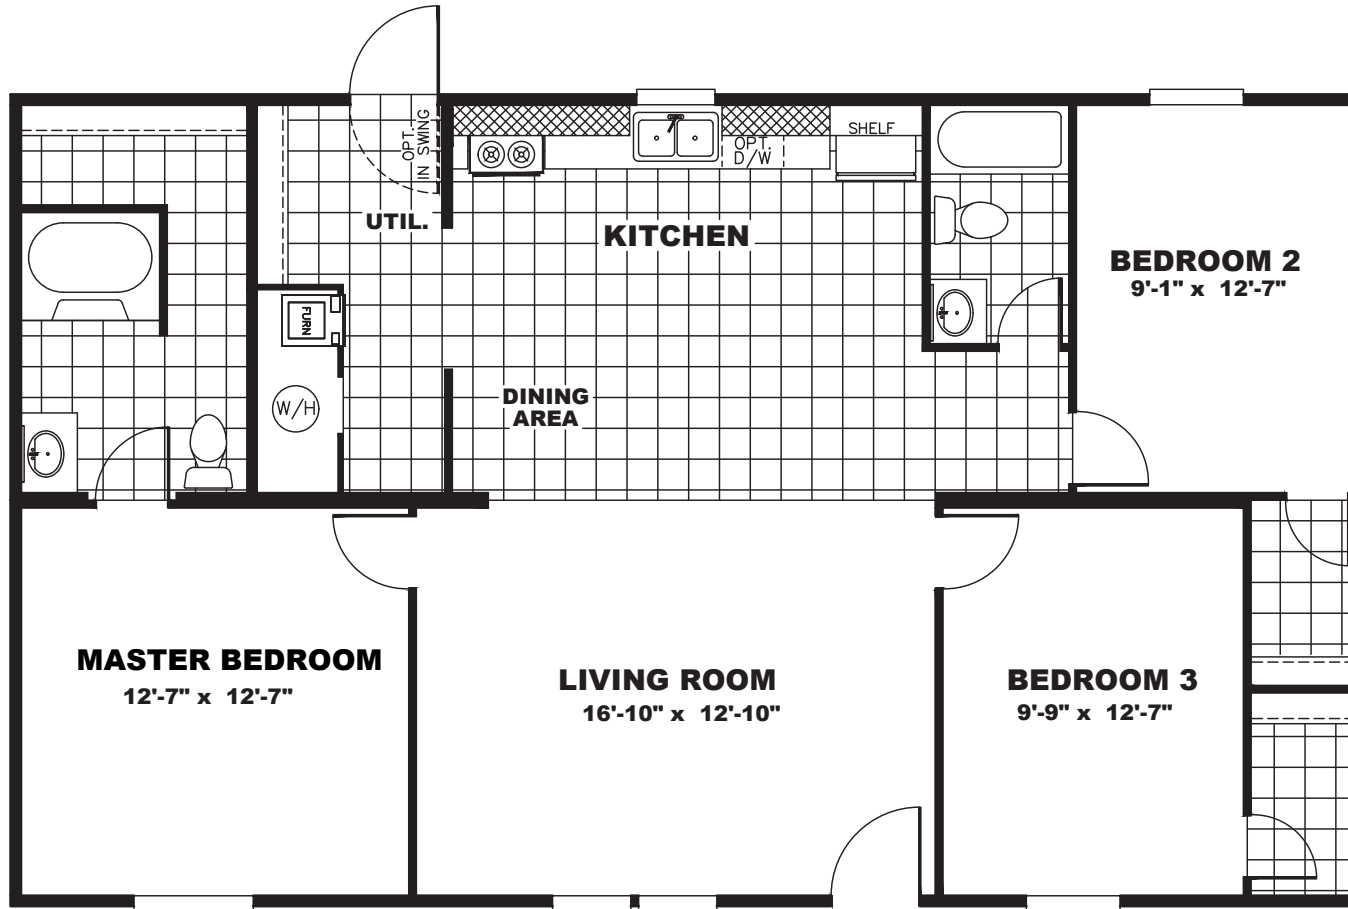

Ashbury

TRU Homes Series - Doublewides

3 Bedrooms, 2 Baths
Approx. 1,159 Sq. Ft.

Last Updated: 11-5-19

The Home Outlet • Tucson
890 North Arizona Avenue
Chandler, Arizona 85225

For Detailed Directions See Map On Our Website