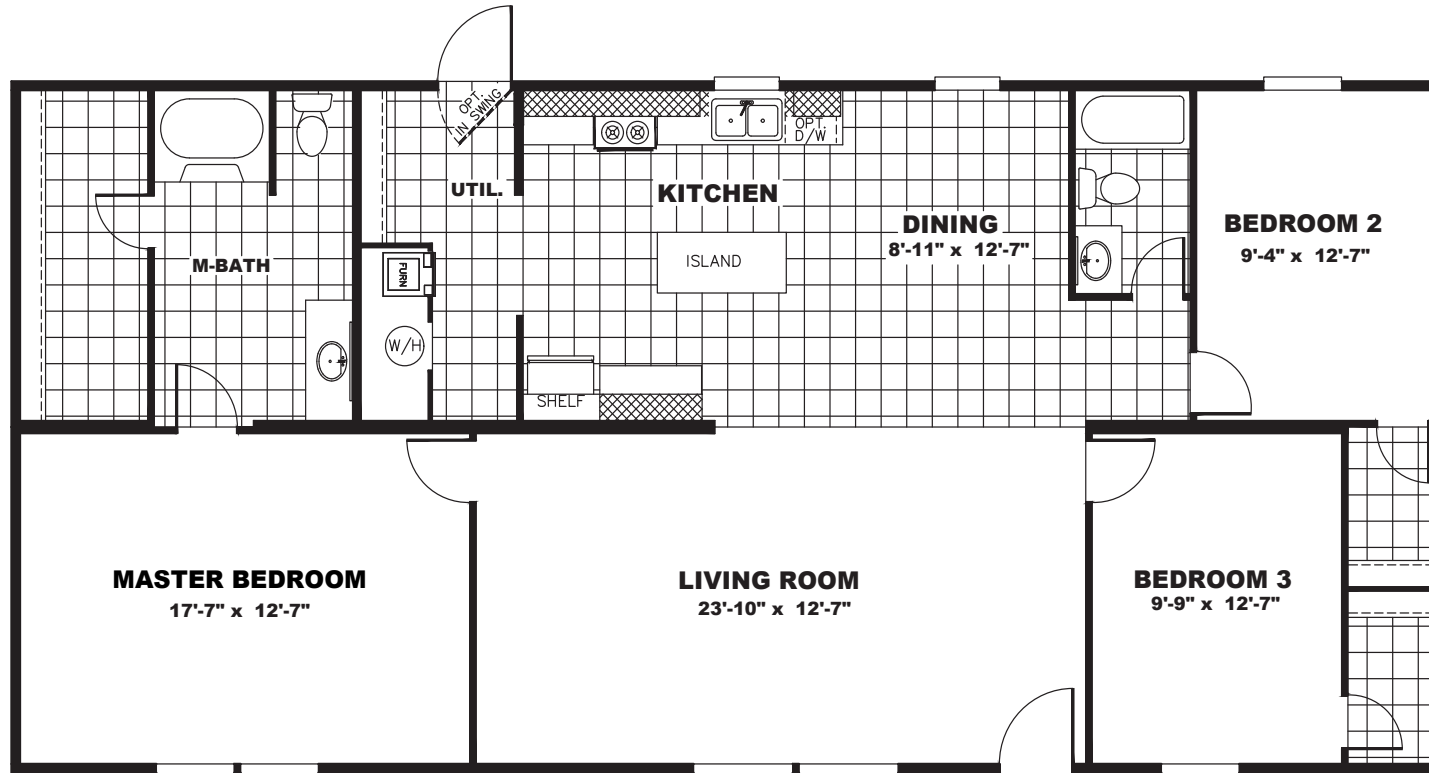

# Beesley

TRU Homes Series - Doublewides

3 Bedrooms, 2 Baths  
Approx. 1,475 Sq. Ft.

Last Updated: 11-5-19

**The Home Outlet** • Tucson  
890 North Arizona Avenue  
Chandler, Arizona 85225

For Detailed Directions See Map On Our Website