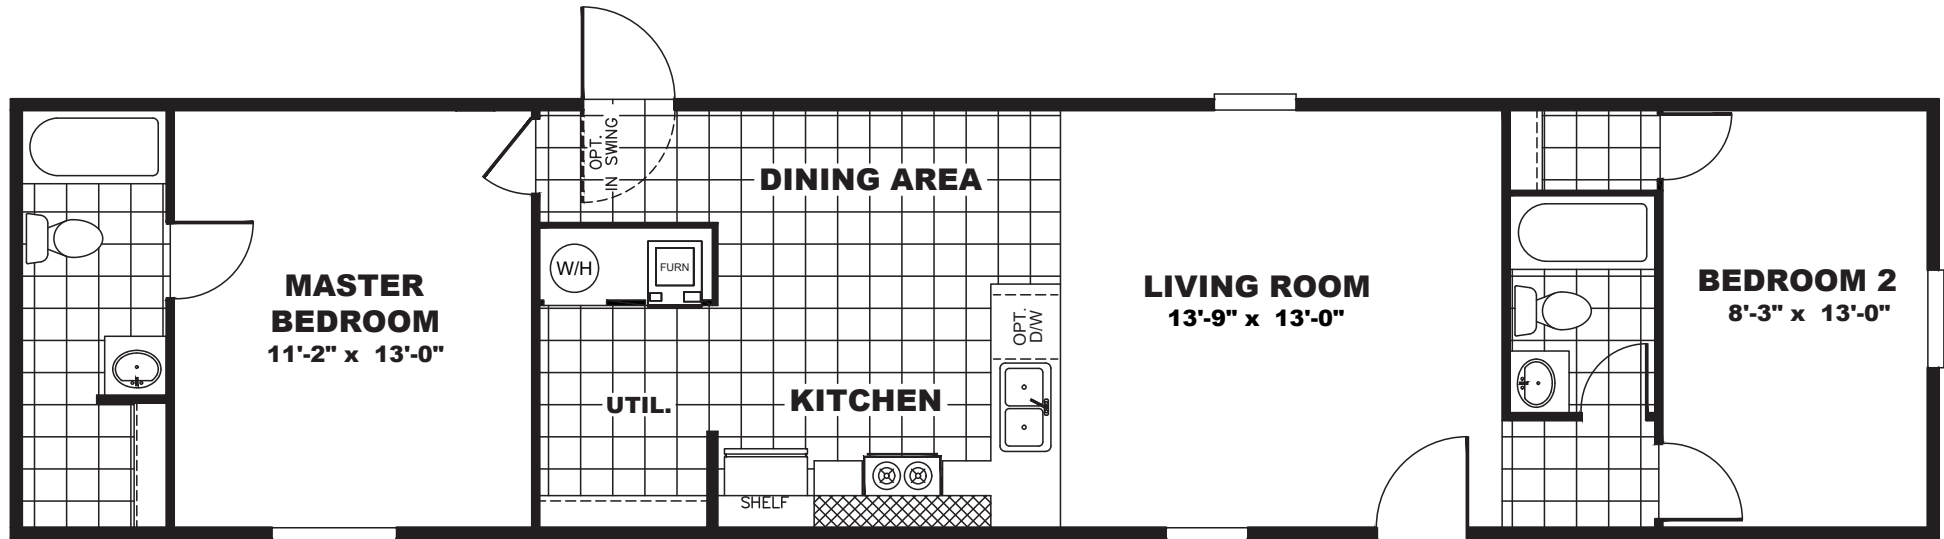

Canaan

TRU Homes Series - Singlewides

2 Bedrooms, 2 Baths
Approx. 820 Sq. Ft.

Last Updated: 11-5-19

For Detailed Directions See Map On Our Website

I authorize The Home Outlet to build my house, per this plan.