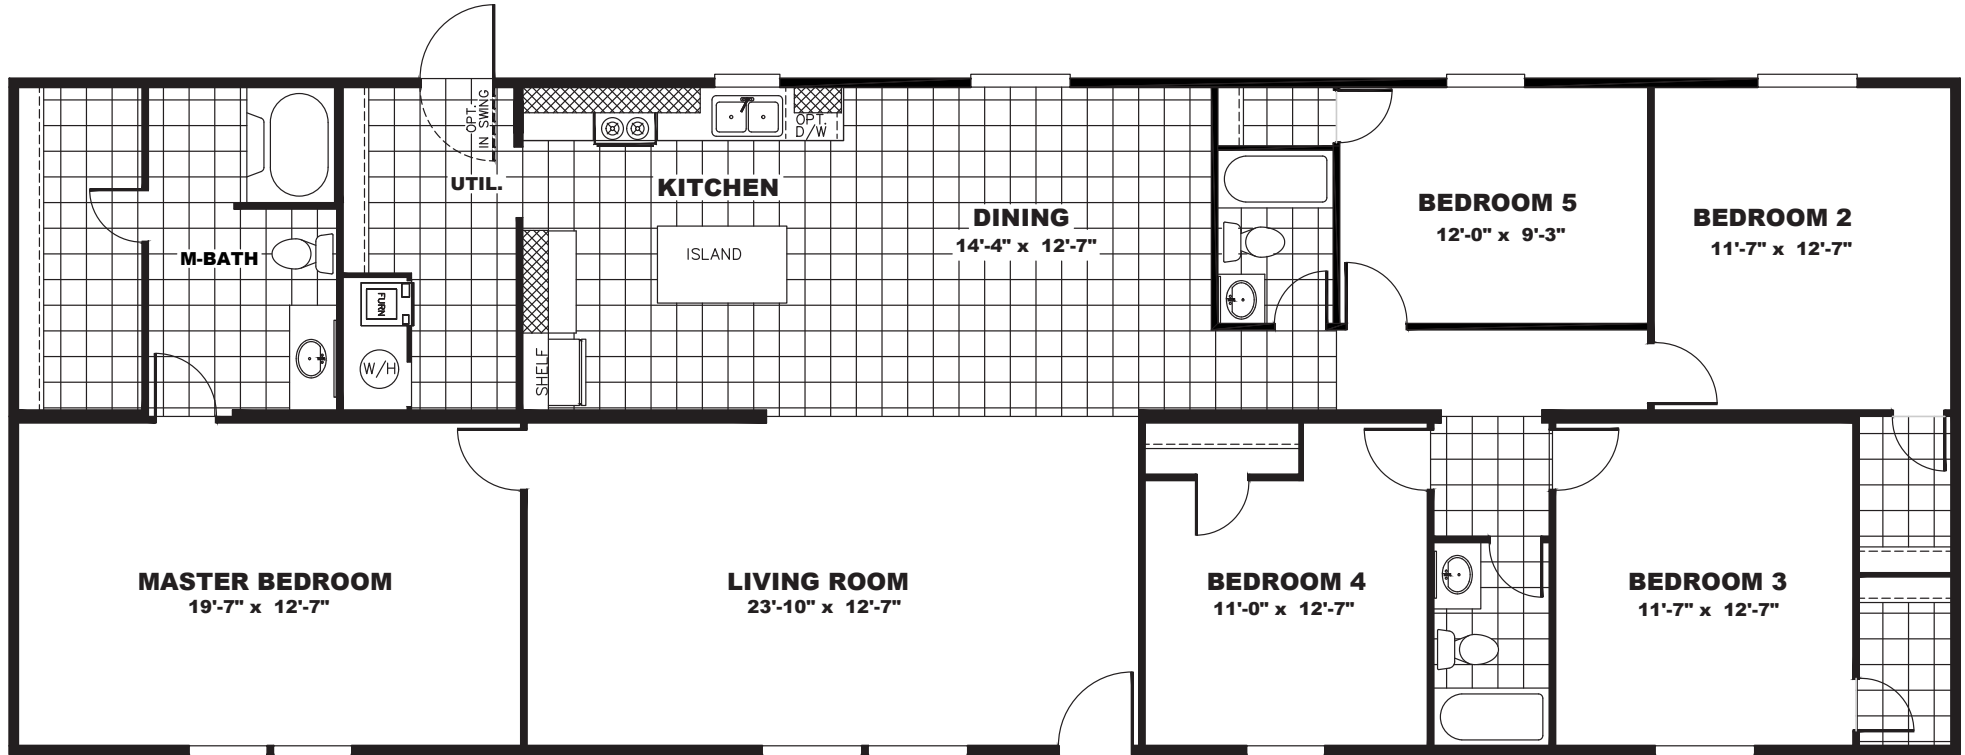

# Hollins

TRU Homes Series - Doublewides

5 Bedrooms, 3 Baths  
Approx. 2,001 Sq. Ft.

Last Updated: 11-5-19

For Detailed Directions See Map On Our Website

I authorize The Home Outlet to build my house, per this plan.