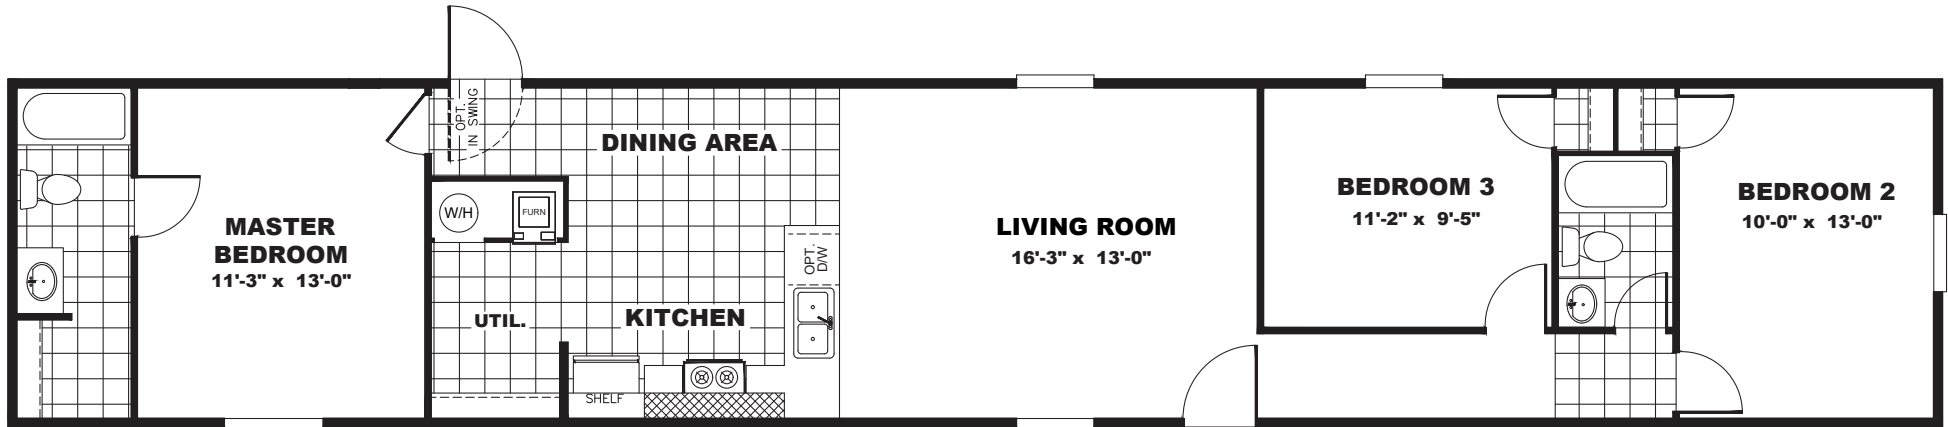

Prairie

TRU Homes Series - Singlewides

3 Bedrooms, 2 Baths
Approx. 1,039 Sq. Ft.

Last Updated: 11-5-19

For Detailed Directions See Map On Our Website

I authorize The Home Outlet to build my house, per this plan.