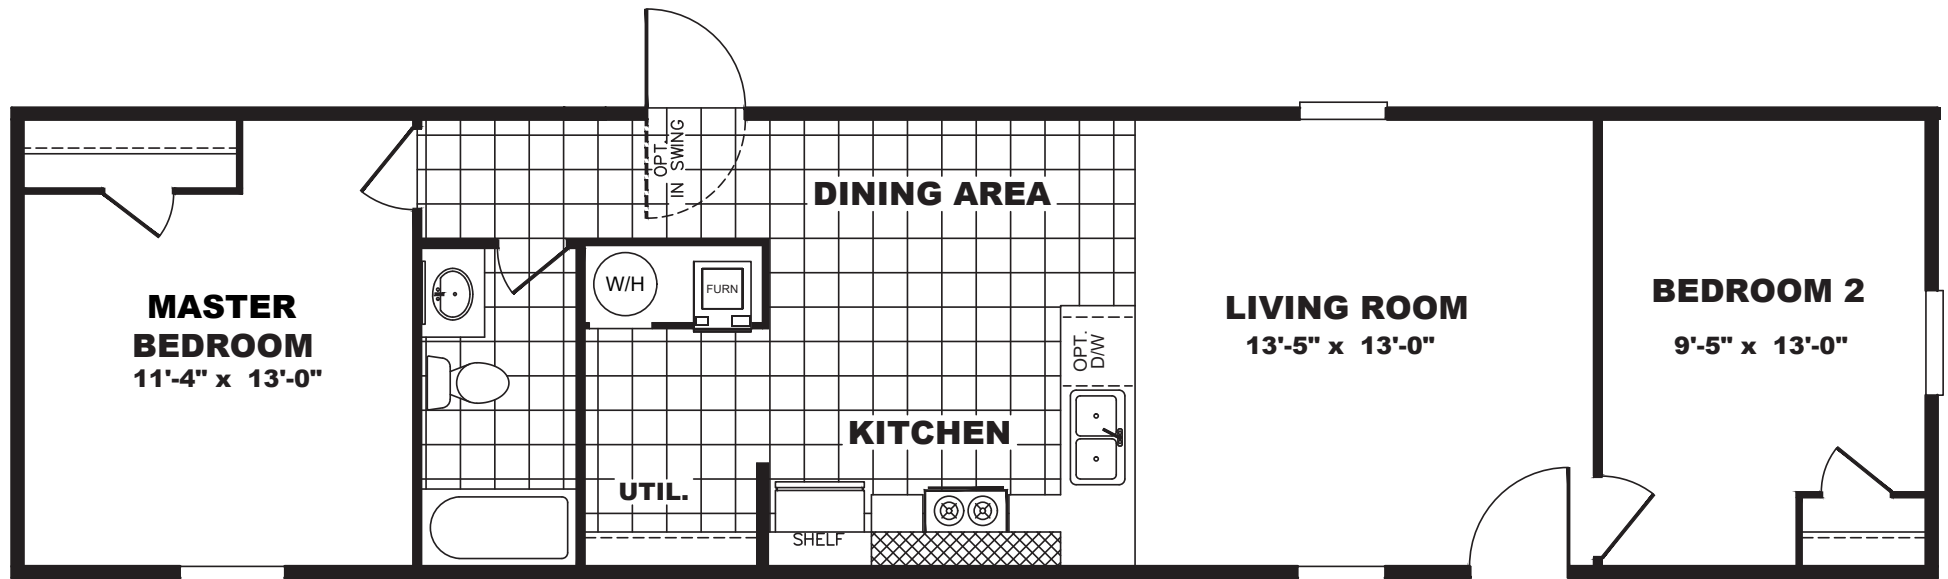

Sandspring

TRU Homes Series - Singlewides

2 Bedrooms, 1 Bath
Approx. 765 Sq. Ft.

Last Updated: 11-5-19

For Detailed Directions See Map On Our Website

I authorize The Home Outlet to build my house, per this plan.