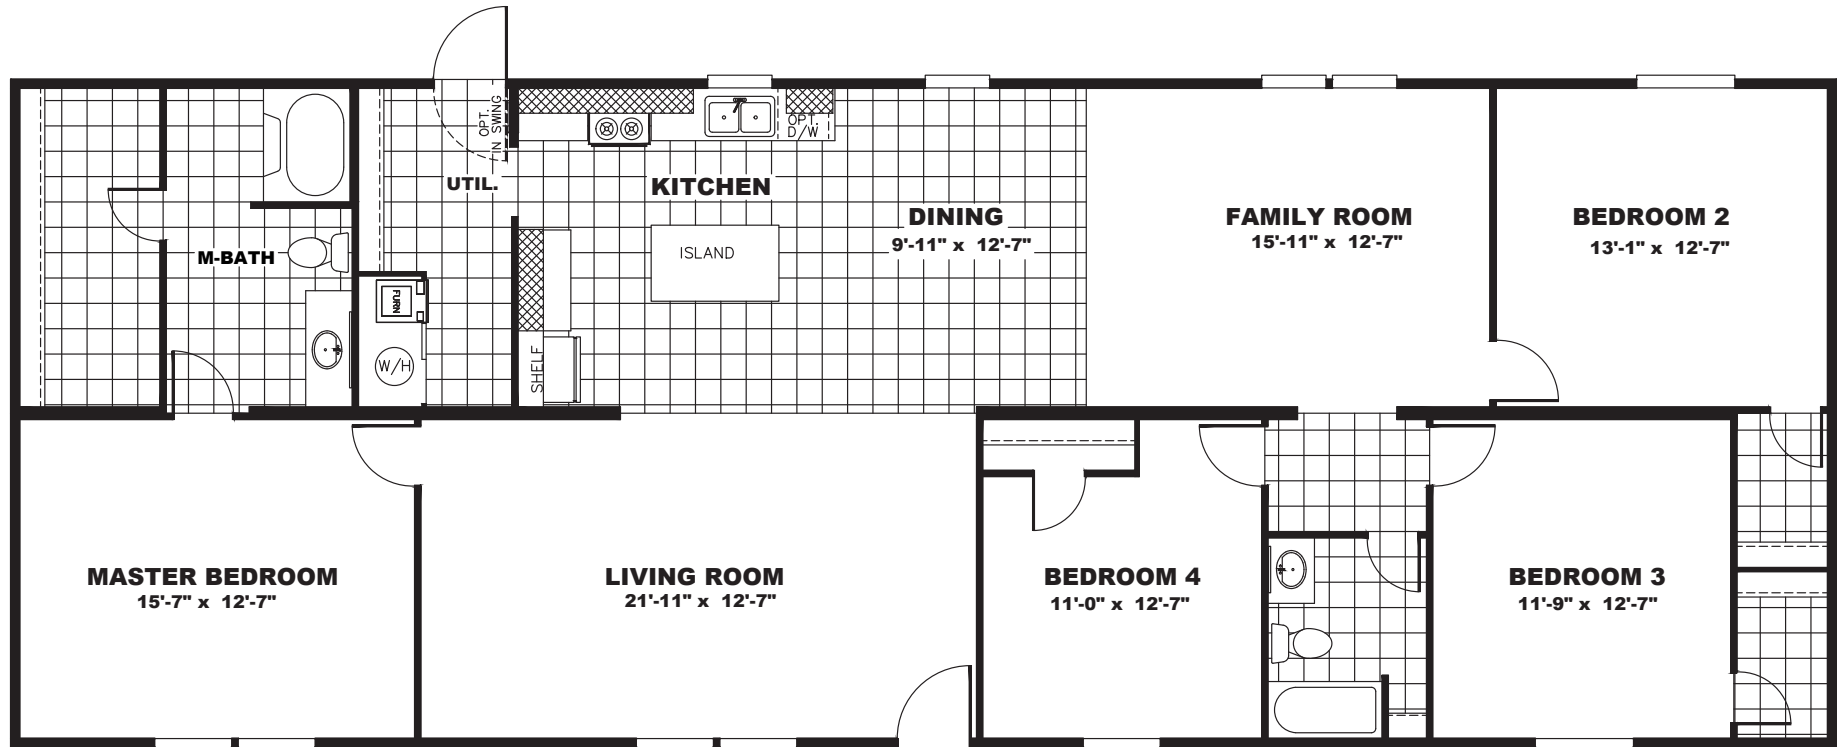

Shoen

TRU Homes Series - Doublewides

4 Bedrooms, 2 Baths
Approx. 1,896 Sq. Ft.

Last Updated: 11-5-19

For Detailed Directions See Map On Our Website

I authorize The Home Outlet to build my house, per this plan.