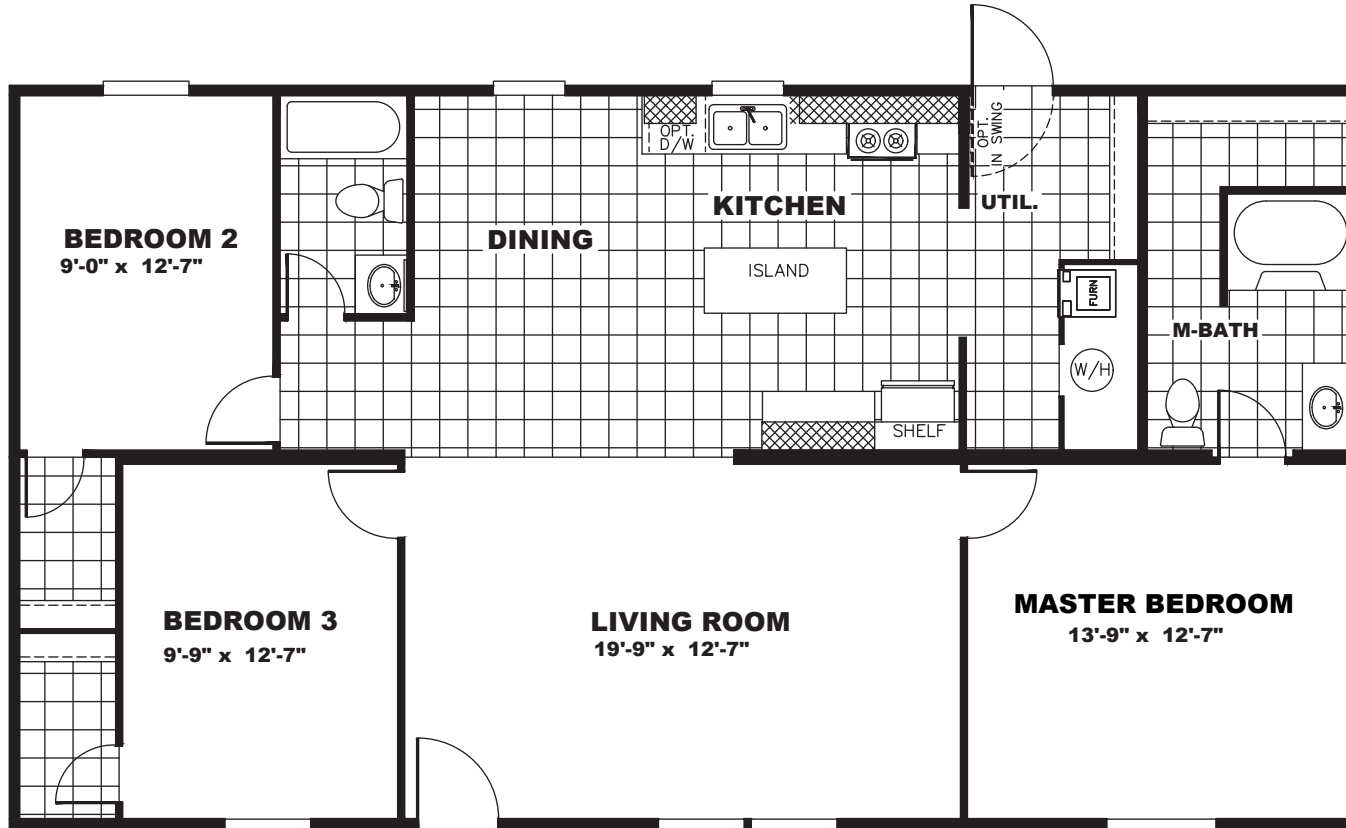

Tybo

TRU Homes Series - Doublewides

3 Bedrooms, 2 Baths
Approx. 1,264 Sq. Ft.

Last Updated: 11-5-19

For Detailed Directions See Map On Our Website

I authorize The Home Outlet to build my house, per this plan.