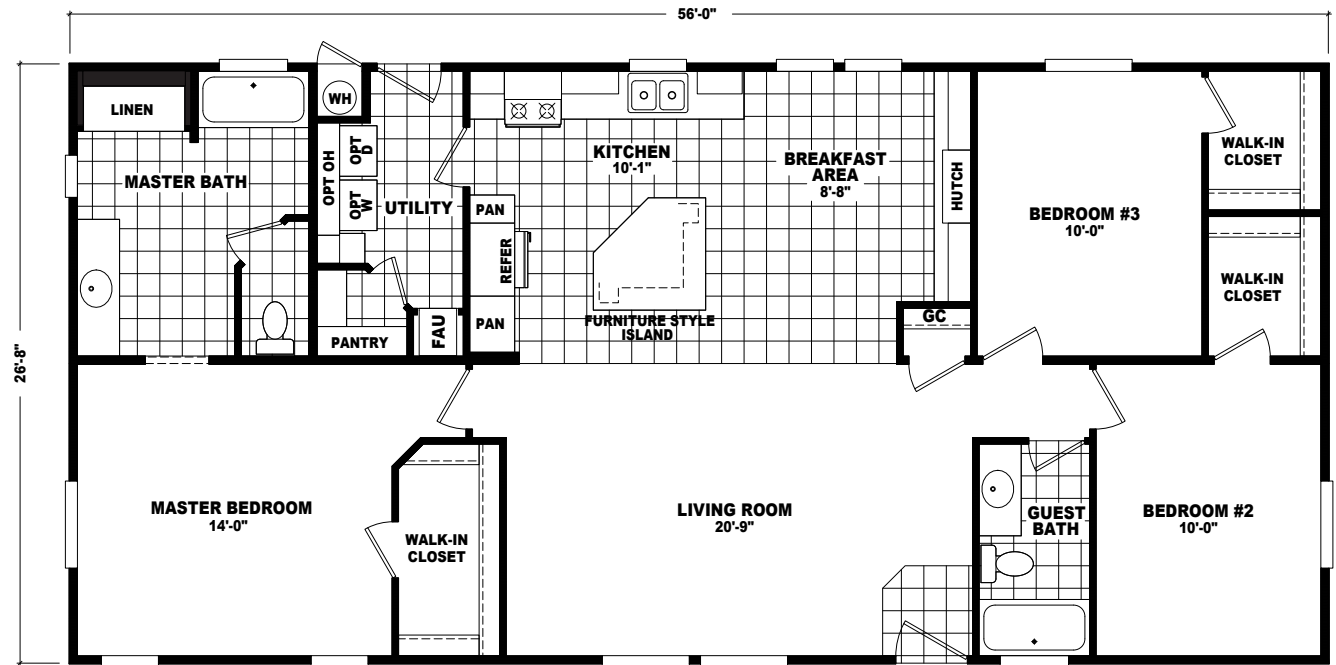

Crookton

Mountain Ridge Series

3 Bedrooms, 2 Baths
Approx. 1,493 Sq. Ft.

Last Updated: 1-9-2020

OPTIONAL LUX BATH

OPTIONAL 4'x 6' CERAMIC TILE SHOWER WITH SHOWER SPA

The Home Outlet • Tucson
890 North Arizona Avenue
Chandler, Arizona 85225