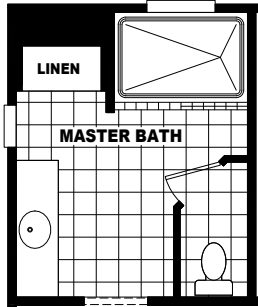

Crookton

Mountain Ridge Series

3 Bedrooms, 2 Baths
Approx. 1,493 Sq. Ft.

Last Updated: 1-9-2020

OPTIONAL LUX BATH

OPTIONAL 4'x 6' CERAMIC TILE SHOWER WITH SHOWER SPA

The Home Outlet • Tucson
890 North Arizona Avenue
Chandler, Arizona 85225