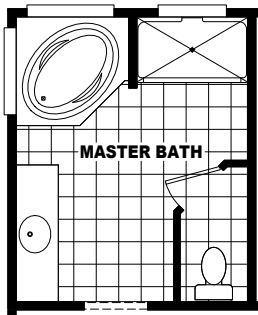

Crookton

Mountain Ridge Series

3 Bedrooms, 2 Baths
Approx. 1,493 Sq. Ft.

Last Updated: 1-9-2020

OPTIONAL LUX BATH

OPTIONAL 4'x 6' CERAMIC TILE SHOWER WITH SHOWER SPA

The Home Outlet • Tucson
890 North Arizona Avenue
Chandler, Arizona 85225