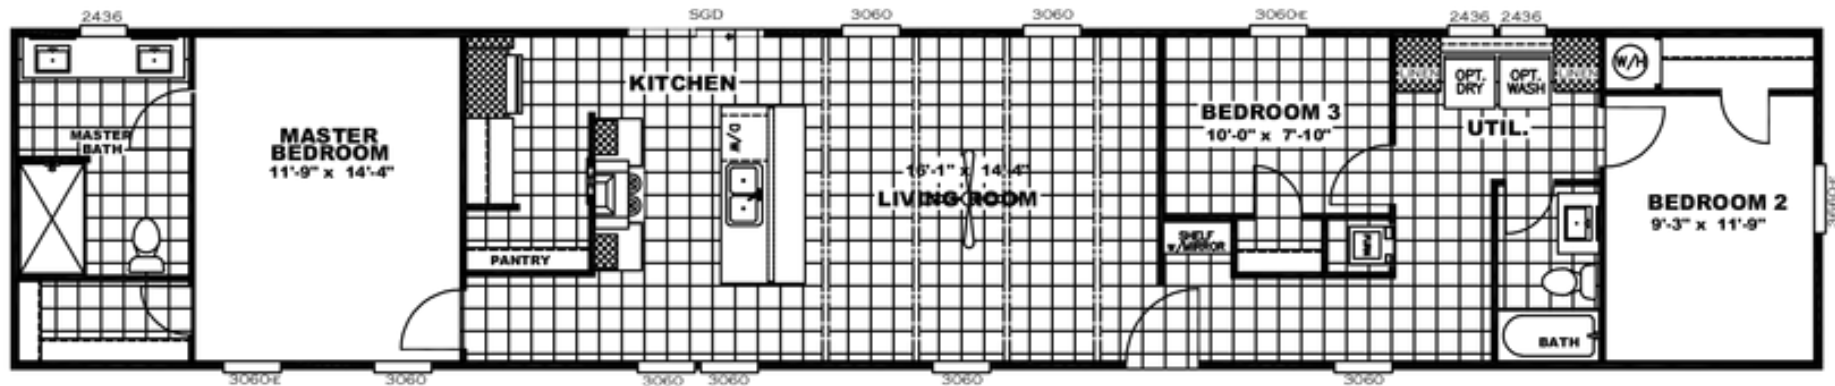

Downey

Inspiration Series

3 Bedrooms, 2 Baths
Approx. 1,280 Sq. Ft.

Last Updated: 4-22-20

The Home Outlet • Tucson
890 North Arizona Avenue
Chandler, Arizona 85225

For Detailed Directions See Map On Our Website