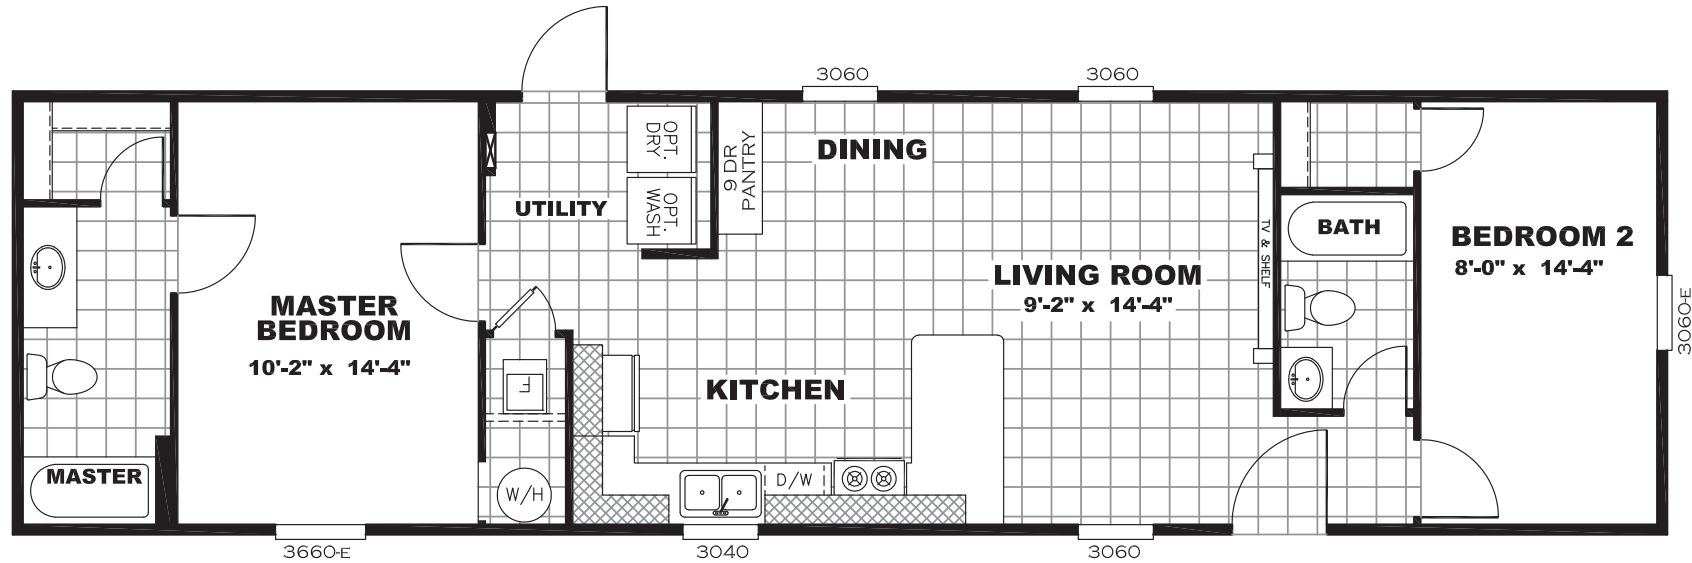

Ivins

Independent Series

2 Bedrooms, 2 Baths
Approx. 840 Sq. Ft.

Last Updated: 4-9-20

For Detailed Directions See Map On Our Website

I authorize The Home Outlet to build my house, per this plan.

X _____
Customer Signature/Date