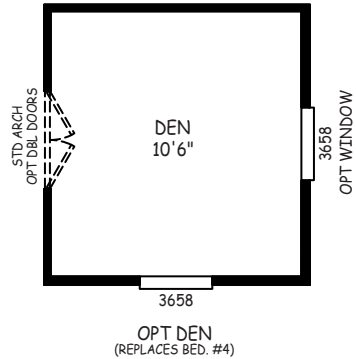

# Atkin

GS Series

1,050 SQ. FT. (Approximate) 3 Bedroom, 2 Bath

Last Updated: 10-30-20

**THE HOME OUTLET**  
890 N. Arizona Ave.  
Chandler, AZ 85225

**TheHomeOutletAZ.com | 1-800-965-5401**

**IMPORTANT:** Alta Cima Corp reserves the right to modify, cancel or substitute products or features of this event at any time without prior notice or obligation. Pictures and other promotional materials are representative and may depict or contain floor plans, square footages, elevations, options, upgrades, extra design features, decorations, floor coverings, specialty light fixtures, custom paint and wall coverings, window treatments, landscaping, sound and alarm systems, furnishings, appliances, and other designer/decorator features and amenities that are not included as part of the home and/or may not be available at all locations. Home, pricing and community information is subject to change, and homes to prior sale, at any time without notice or obligation. ©2020 Alta Cima Corp. All rights reserved.