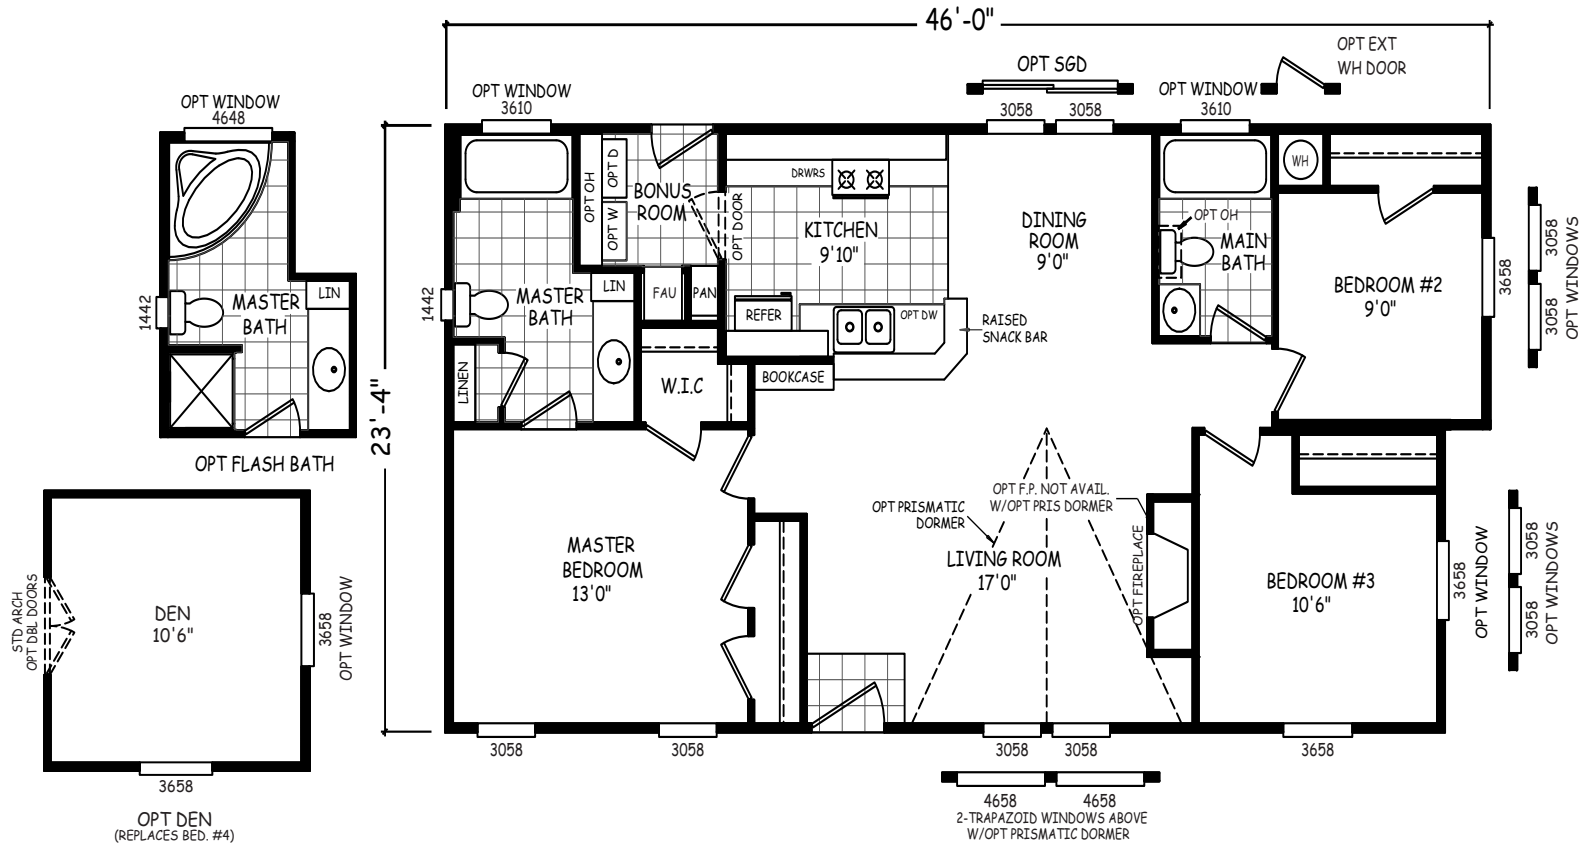

# Atkin

GS Series

1,050 SQ. FT. (Approximate) 3 Bedroom, 2 Bath

Last Updated: 10-30-20

**THE HOME OUTLET**  
890 N. Arizona Ave.  
Chandler, AZ 85225

**TheHomeOutletAZ.com | 1-800-965-5401**

**IMPORTANT:** Alta Cima Corp reserves the right to modify, cancel or substitute products or features of this event at any time without prior notice or obligation. Pictures and other promotional materials are representative and may depict or contain floor plans, square footages, elevations, options, upgrades, extra design features, decorations, floor coverings, specialty light fixtures, custom paint and wall coverings, window treatments, landscaping, sound and alarm systems, furnishings, appliances, and other designer/decorator features and amenities that are not included as part of the home and/or may not be available at all locations. Home, pricing and community information is subject to change, and homes to prior sale, at any time without notice or obligation. ©2020 Alta Cima Corp. All rights reserved.