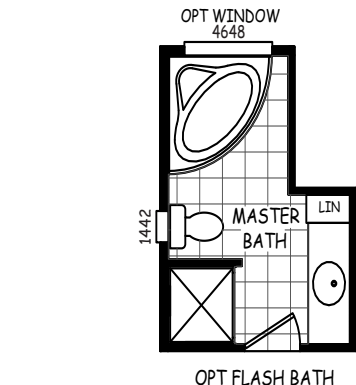

# Atkin

GS Series

1,050 SQ. FT. (Approximate) 3 Bedroom, 2 Bath

Last Updated: 10-30-20

**THE HOME OUTLET**  
890 N. Arizona Ave.  
Chandler, AZ 85225

**TheHomeOutletAZ.com | 1-800-965-5401**

**IMPORTANT:** Alta Cima Corp reserves the right to modify, cancel or substitute products or features of this event at any time without prior notice or obligation. Pictures and other promotional materials are representative and may depict or contain floor plans, square footages, elevations, options, upgrades, extra design features, decorations, floor coverings, specialty light fixtures, custom paint and wall coverings, window treatments, landscaping, sound and alarm systems, furnishings, appliances, and other designer/decorator features and amenities that are not included as part of the home and/or may not be available at all locations. Home, pricing and community information is subject to change, and homes to prior sale, at any time without notice or obligation. ©2020 Alta Cima Corp. All rights reserved.