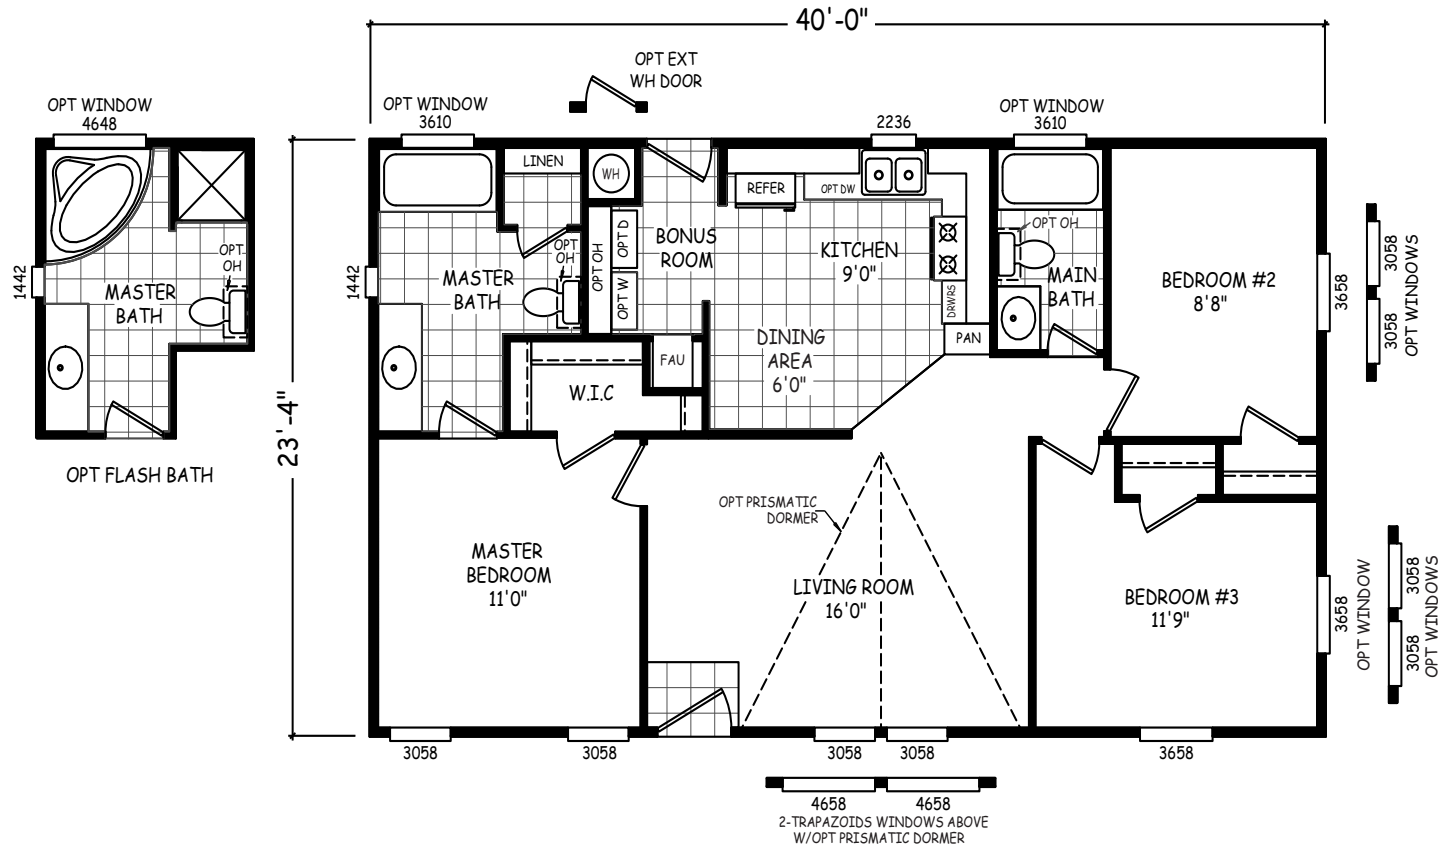

Charlton

GS Series

933 SQ. FT. (Approximate) 3 Bedroom, 2 Bath

Last Updated: 10-30-20

THE HOME OUTLET
890 N. Arizona Ave.
Chandler, AZ 85225

TheHomeOutletAZ.com | 1-800-965-5401

IMPORTANT: Alta Cima Corp reserves the right to modify, cancel or substitute products or features of this event at any time without prior notice or obligation. Pictures and other promotional materials are representative and may depict or contain floor plans, square footages, elevations, options, upgrades, extra design features, decorations, floor coverings, specialty light fixtures, custom paint and wall coverings, window treatments, landscaping, sound and alarm systems, furnishings, appliances, and other designer/decorator features and amenities that are not included as part of the home and/or may not be available at all locations. Home, pricing and community information is subject to change, and homes to prior sale, at any time without notice or obligation. ©2020 Alta Cima Corp. All rights reserved.