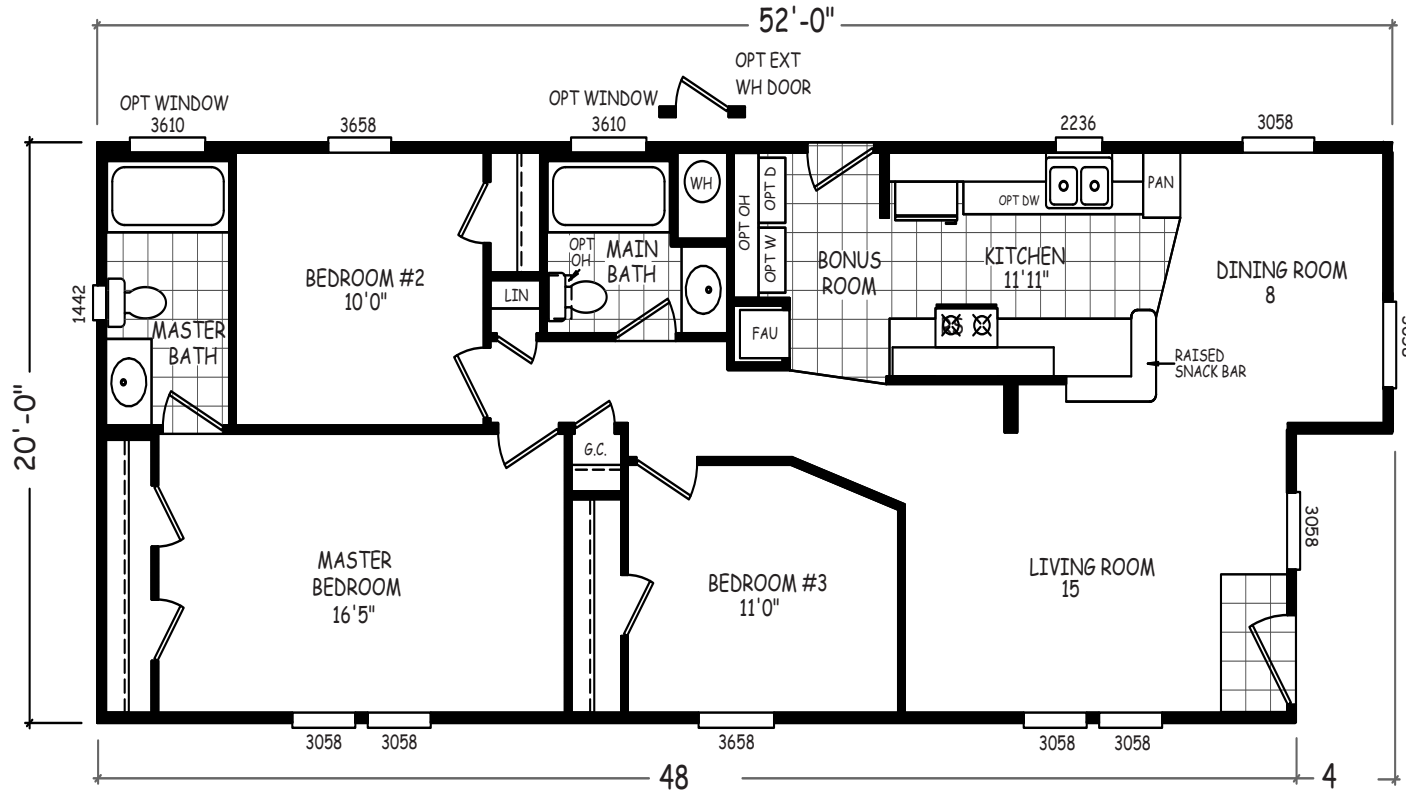

Drachman

GS Series

1,000 SQ. FT. (Approximate) 3 Bedroom, 2 Bath

Last Updated: 10-30-20

THE HOME OUTLET
890 N. Arizona Ave.
Chandler, AZ 85225

TheHomeOutletAZ.com | 1-800-965-5401

IMPORTANT: Alta Cima Corp reserves the right to modify, cancel or substitute products or features of this event at any time without prior notice or obligation. Pictures and other promotional materials are representative and may depict or contain floor plans, square footages, elevations, options, upgrades, extra design features, decorations, floor coverings, specialty light fixtures, custom paint and wall coverings, window treatments, landscaping, sound and alarm systems, furnishings, appliances, and other designer/decorator features and amenities that are not included as part of the home and/or may not be available at all locations. Home, pricing and community information is subject to change, and homes to prior sale, at any time without notice or obligation. ©2020 Alta Cima Corp. All rights reserved.