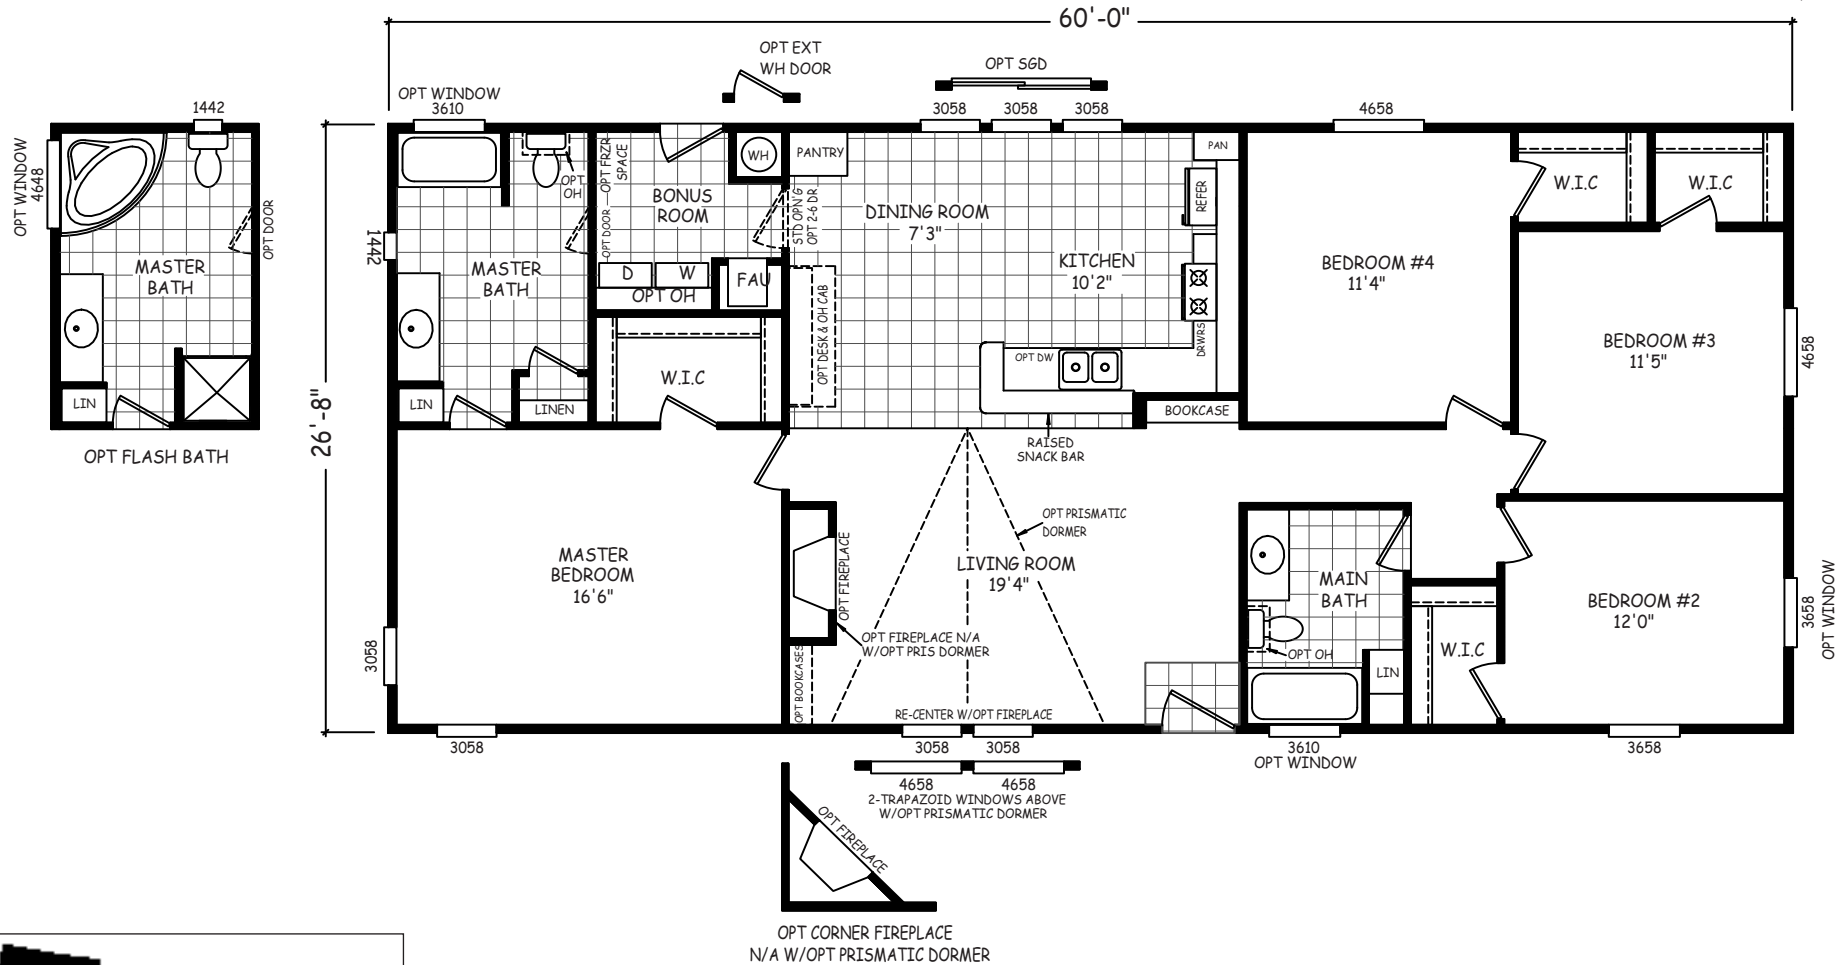

# Leslie

GS Series

1,707 SQ. FT. (Approximate) 3 Bedroom, 2 Bath

Last Updated: 10-30-20

**THE HOME OUTLET**  
890 N. Arizona Ave.  
Chandler, AZ 85225

**TheHomeOutletAZ.com | 1-800-965-5401**

**IMPORTANT:** Alta Cima Corp reserves the right to modify, cancel or substitute products or features of this event at any time without prior notice or obligation. Pictures and other promotional materials are representative and may depict or contain floor plans, square footages, elevations, options, upgrades, extra design features, decorations, floor coverings, specialty light fixtures, custom paint and wall coverings, window treatments, landscaping, sound and alarm systems, furnishings, appliances, and other designer/decorator features and amenities that are not included as part of the home and/or may not be available at all locations. Home, pricing and community information is subject to change, and homes to prior sale, at any time without notice or obligation. ©2020 Alta Cima Corp. All rights reserved.