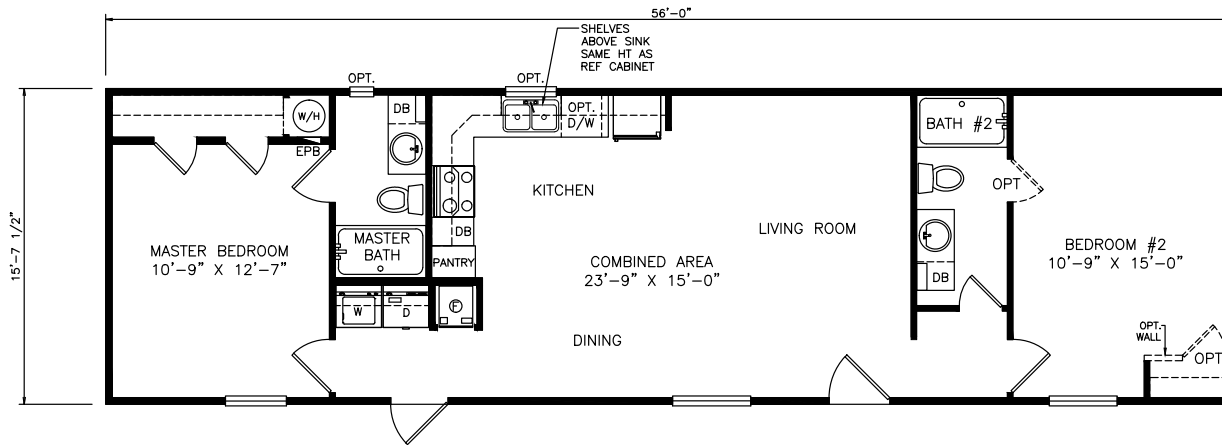

Barnett

Select Series - Single Section

880 SQ. FT. (Approximate) 2 Bedrooms, 2 Baths

Last Updated: 6-18-21

OPTIONAL SHOWER

OPTIONAL DOOR

THE HOME OUTLET
890 N. Arizona Ave.
Chandler, AZ 85225

TheHomeOutletAZ.com | 1-800-965-5401