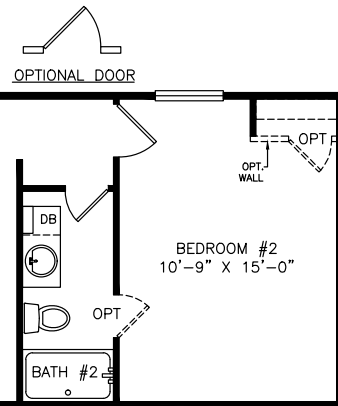

Barnett

Select Series - Single Section

880 SQ. FT. (Approximate) 2 Bedrooms, 2 Baths

Last Updated: 6-18-21

OPTIONAL SHOWER

OPTIONAL DOOR

THE HOME OUTLET
890 N. Arizona Ave.
Chandler, AZ 85225

TheHomeOutletAZ.com | 1-800-965-5401