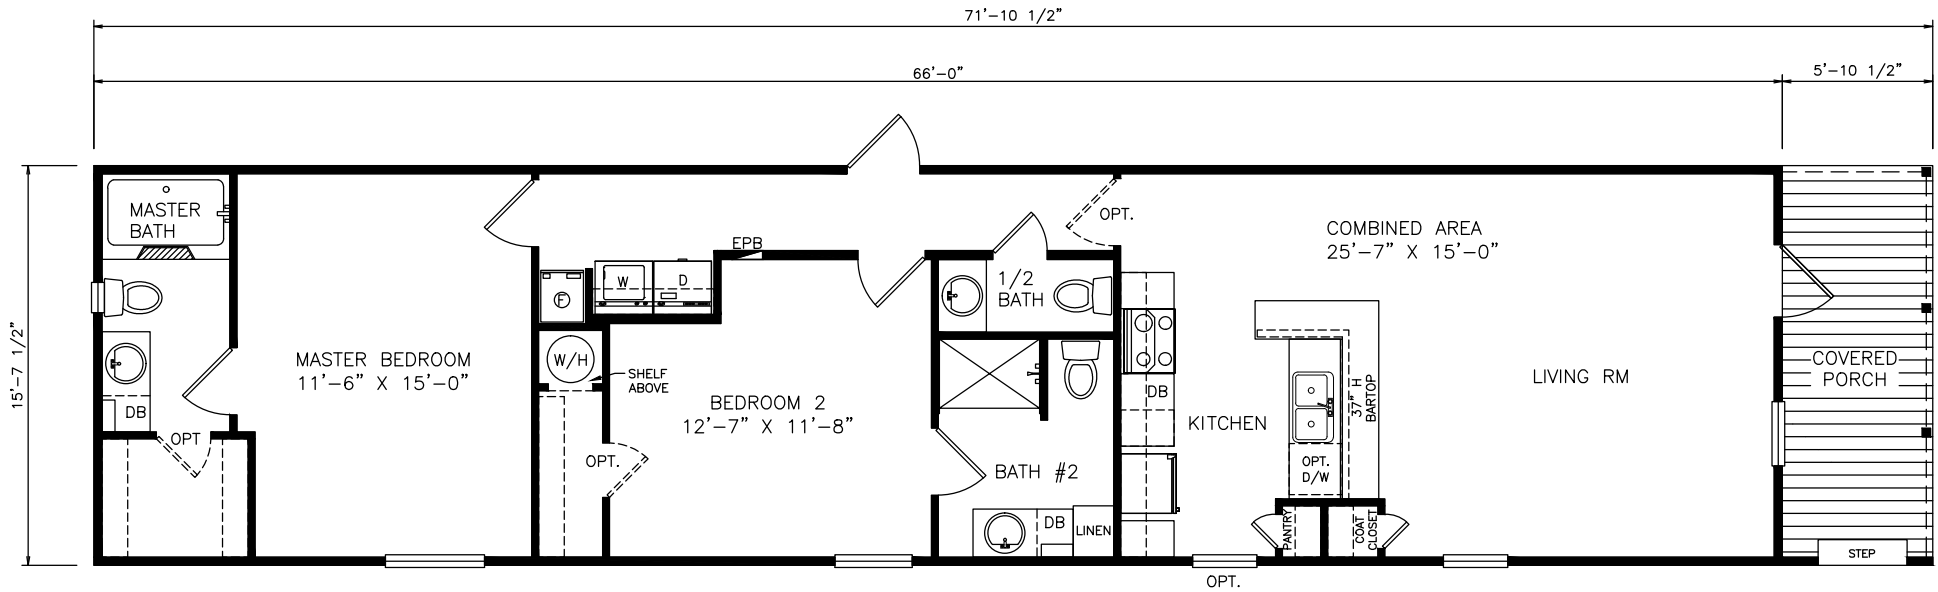

# Dimitri

Heritage Series - Single Section

1,130 SQ. FT. (Approximate) 2 Bedrooms, 2.5 Baths

Last Updated: 6-22-21

**THE HOME OUTLET**  
890 N. Arizona Ave.  
Chandler, AZ 85225

**TheHomeOutletAZ.com | 1-800-965-5401**