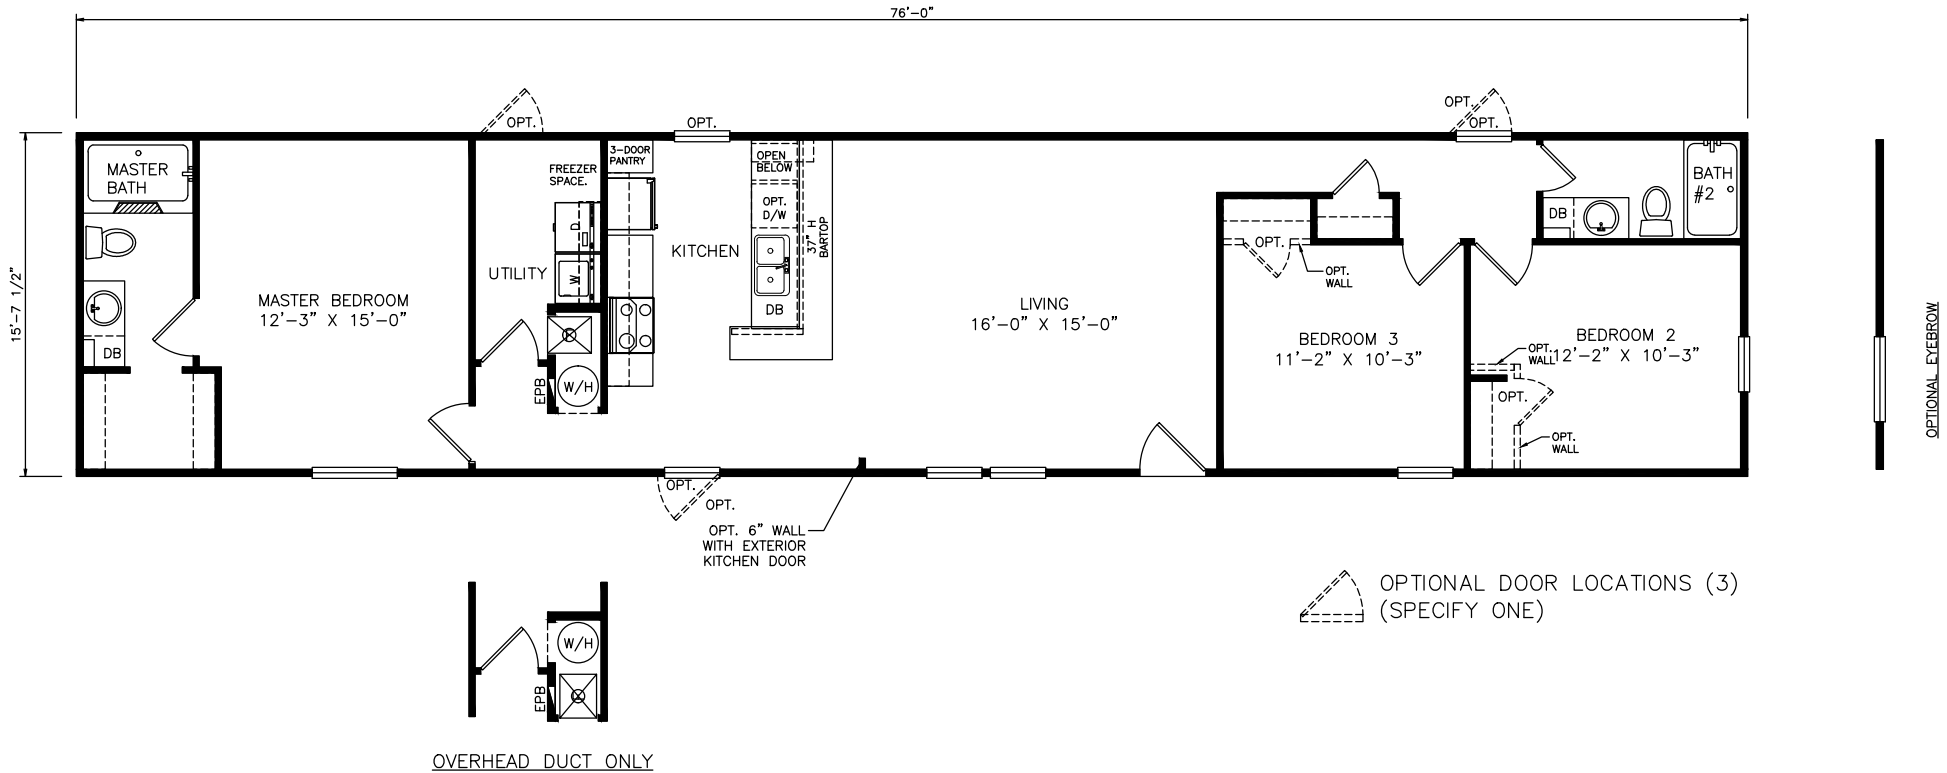

Landrum

Classic Series - Single Section

1,193 SQ. FT. (Approximate) 3 Bedrooms, 2 Baths

Last Updated: 6-14-21

THE HOME OUTLET
890 N. Arizona Ave.
Chandler, AZ 85225

TheHomeOutletAZ.com | 1-800-965-5401

IMPORTANT: Alta Cima Corp reserves the right to modify, cancel or substitute products or features of this event at any time without prior notice or obligation. Pictures and other promotional materials are representative and may depict or contain floor plans, square footages, elevations, options, upgrades, extra design features, decorations, floor coverings, specialty light fixtures, custom paint and wall coverings, window treatments, landscaping, sound and alarm systems, furnishings, appliances, and other designer/decorator features and amenities that are not included as part of the home and/or may not be available at all locations. Home, pricing and community information is subject to change, and homes to prior sale, at any time without notice or obligation. ©2020 Alta Cima Corp. All rights reserved.