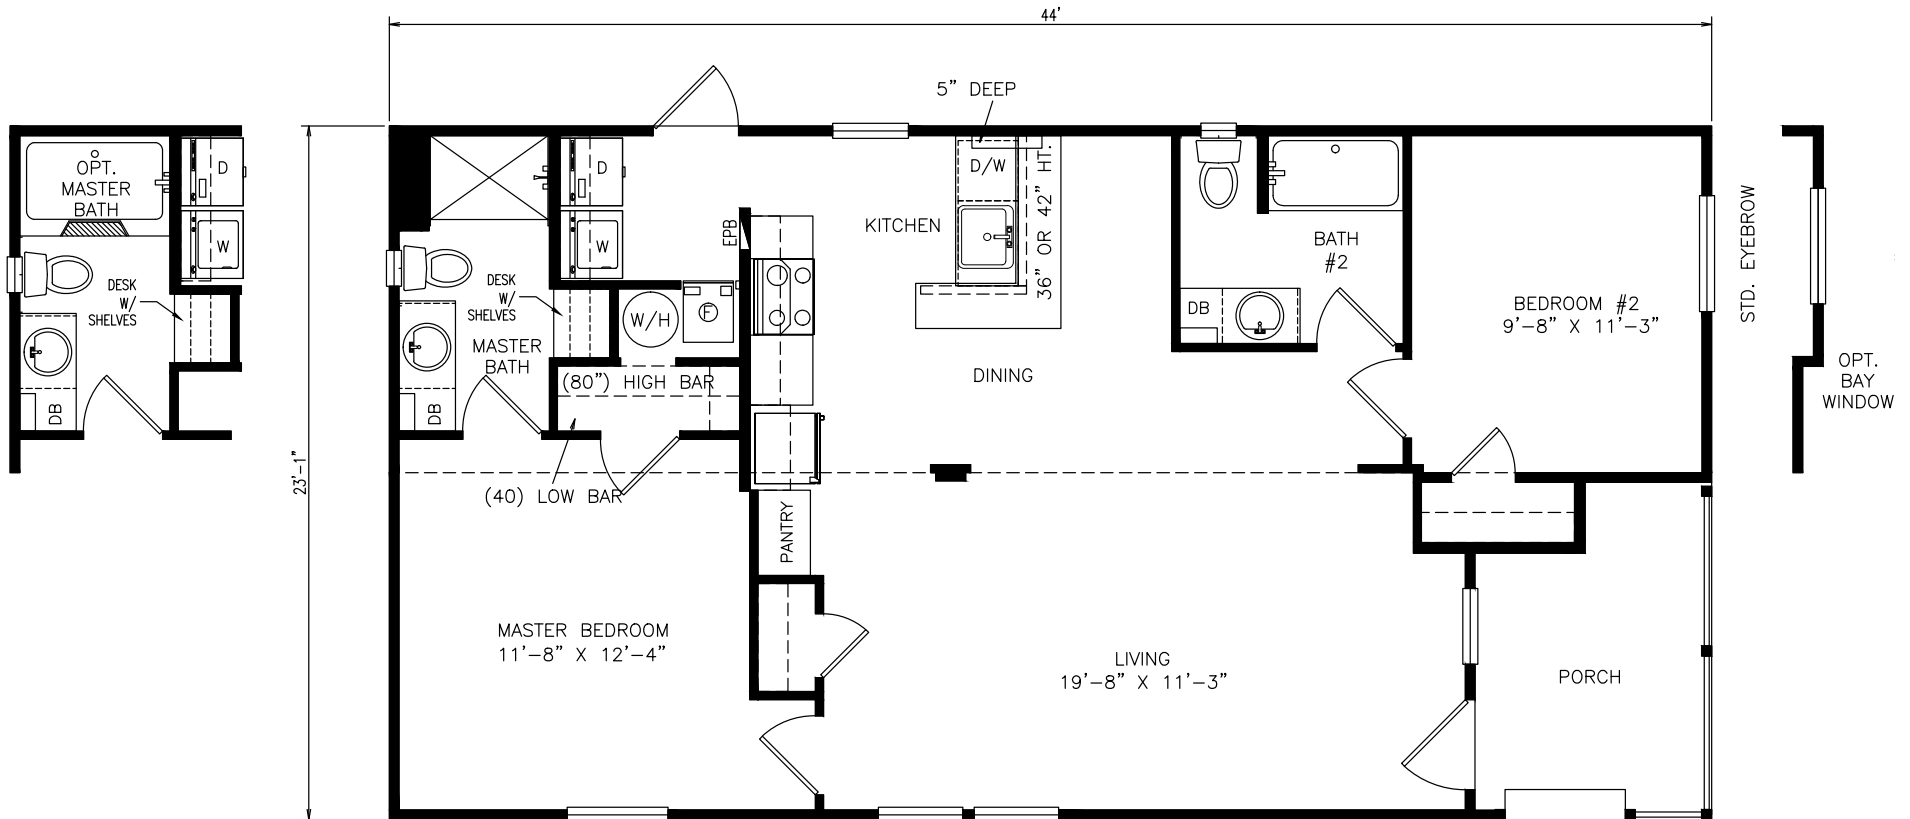

# Luttrell

Select Series - Multi Section

1,016 SQ. FT. (Approximate) 2 Bedrooms, 2 Baths

Last Updated: 6-21-21

**THE HOME OUTLET**  
890 N. Arizona Ave.  
Chandler, AZ 85225

**TheHomeOutletAZ.com | 1-800-965-5401**