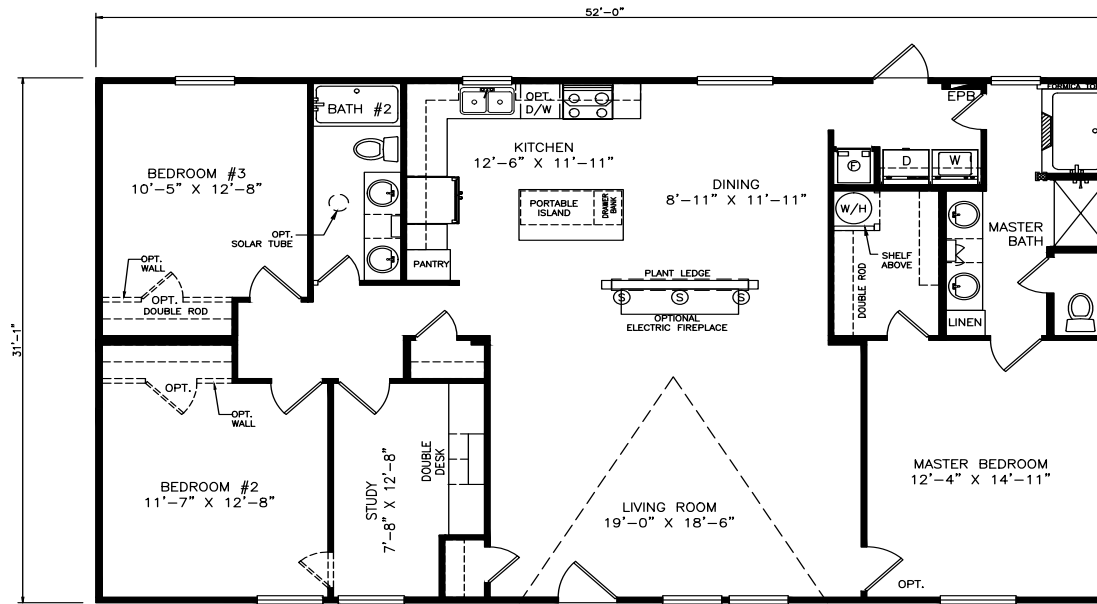

Miranda

Classic Series - Multi Section

1,622 SQ. FT. (Approximate) 3 Bedrooms, 2 Baths

Last Updated: 6-17-21

THE HOME OUTLET
890 N. Arizona Ave.
Chandler, AZ 85225

TheHomeOutletAZ.com | 1-800-965-5401

IMPORTANT: Alta Cima Corp reserves the right to modify, cancel or substitute products or features of this event at any time without prior notice or obligation. Pictures and other promotional materials are representative and may depict or contain floor plans, square footages, elevations, options, upgrades, extra design features, decorations, floor coverings, specialty light fixtures, custom paint and wall coverings, window treatments, landscaping, sound and alarm systems, furnishings, appliances, and other designer/decorator features and amenities that are not included as part of the home and/or may not be available at all locations. Home, pricing and community information is subject to change, and homes to prior sale, at any time without notice or obligation. ©2020 Alta Cima Corp. All rights reserved.