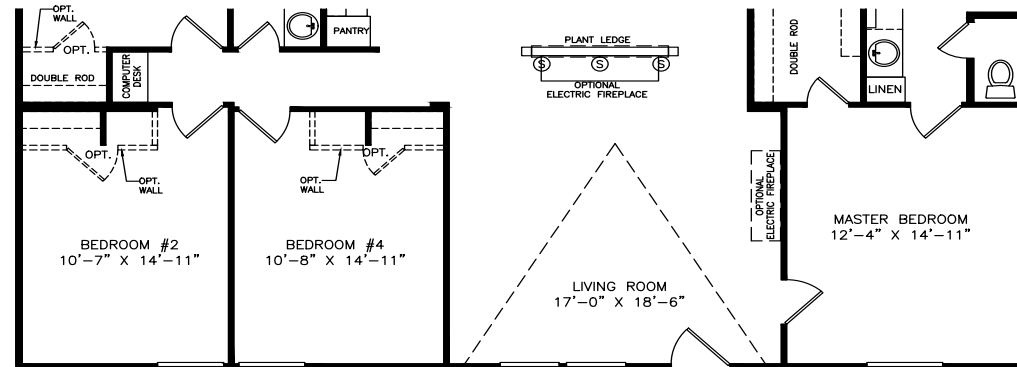

Miranda

Classic Series - Multi Section

1,622 SQ. FT. (Approximate) 3 Bedrooms, 2 Baths

Last Updated: 6-17-21

THE HOME OUTLET
890 N. Arizona Ave.
Chandler, AZ 85225

TheHomeOutletAZ.com | 1-800-965-5401

IMPORTANT: Alta Cima Corp reserves the right to modify, cancel or substitute products or features of this event at any time without prior notice or obligation. Pictures and other promotional materials are representative and may depict or contain floor plans, square footages, elevations, options, upgrades, extra design features, decorations, floor coverings, specialty light fixtures, custom paint and wall coverings, window treatments, landscaping, sound and alarm systems, furnishings, appliances, and other designer/decorator features and amenities that are not included as part of the home and/or may not be available at all locations. Home, pricing and community information is subject to change, and homes to prior sale, at any time without notice or obligation. ©2020 Alta Cima Corp. All rights reserved.