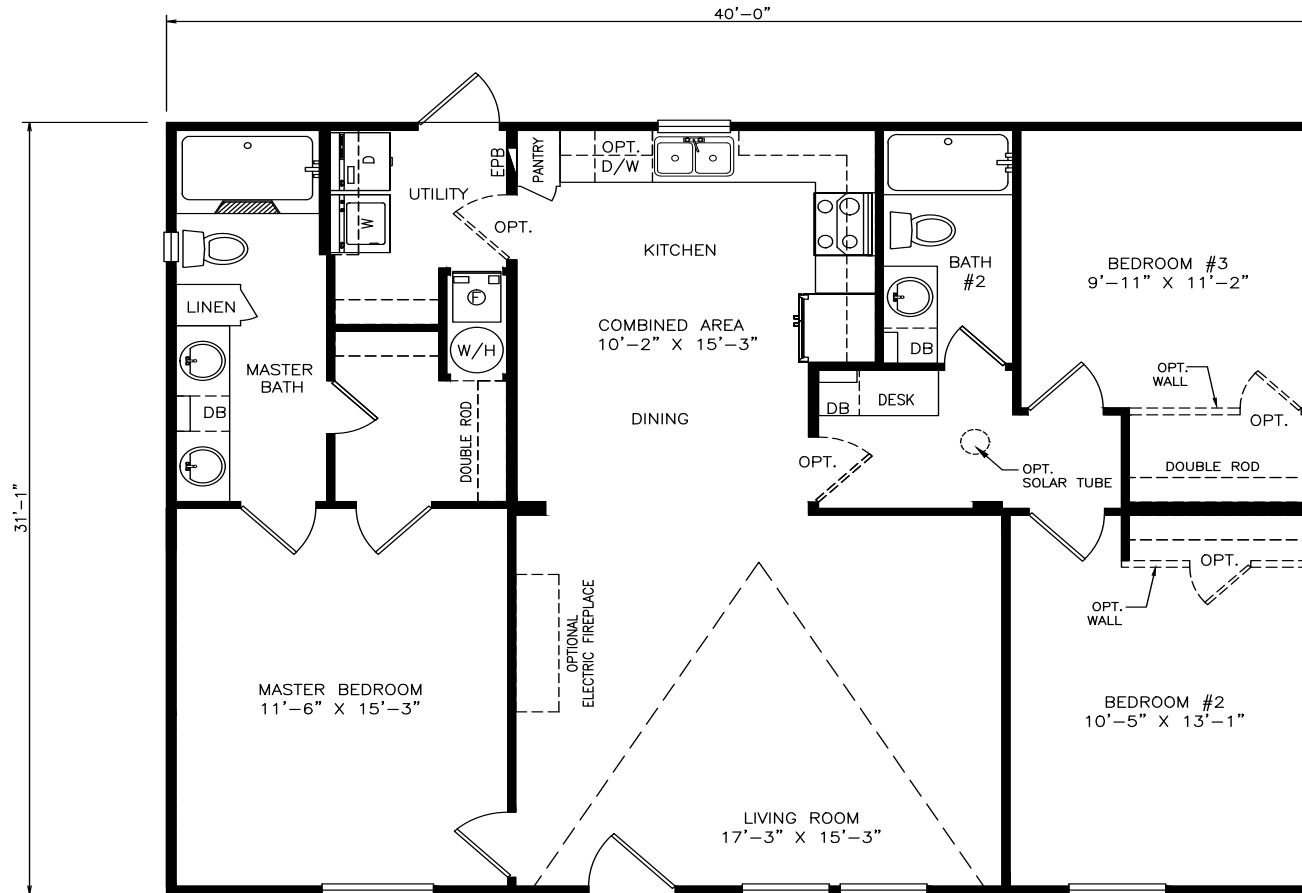

# Persimmon

Classic Series - Multi Section

1,248 SQ. FT. (Approximate) 3 Bedrooms, 2 Baths

Last Updated: 6-17-21

**THE HOME OUTLET**  
890 N. Arizona Ave.  
Chandler, AZ 85225

**TheHomeOutletAZ.com | 1-800-965-5401**