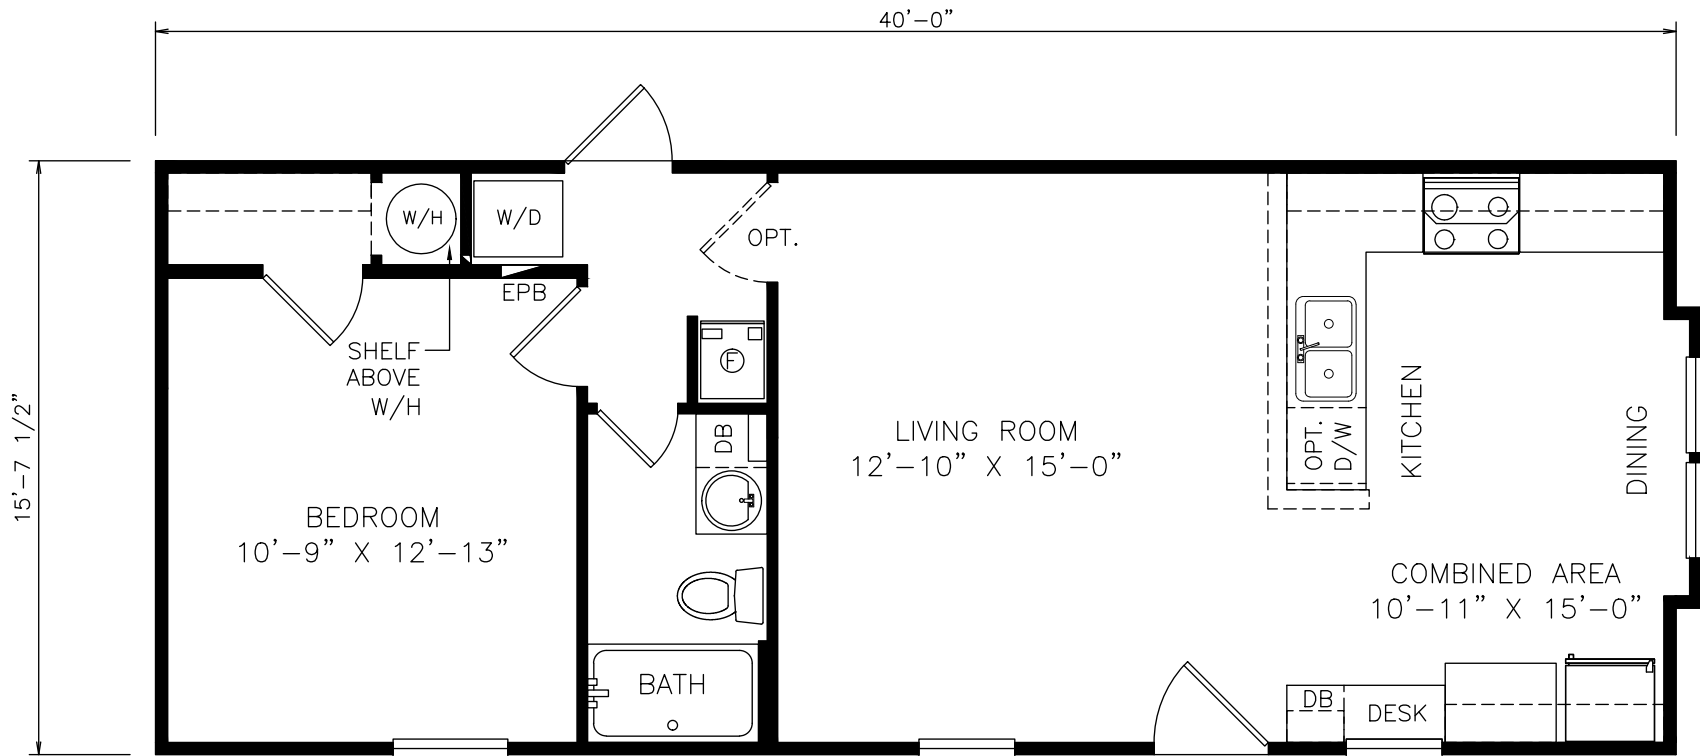

# Pompano

Heritage Series - Single Section

634 SQ. FT. (Approximate) 1 Bedroom, 1 Bath

Last Updated: 6-22-21

**THE HOME OUTLET**  
890 N. Arizona Ave.  
Chandler, AZ 85225

**TheHomeOutletAZ.com | 1-800-965-5401**