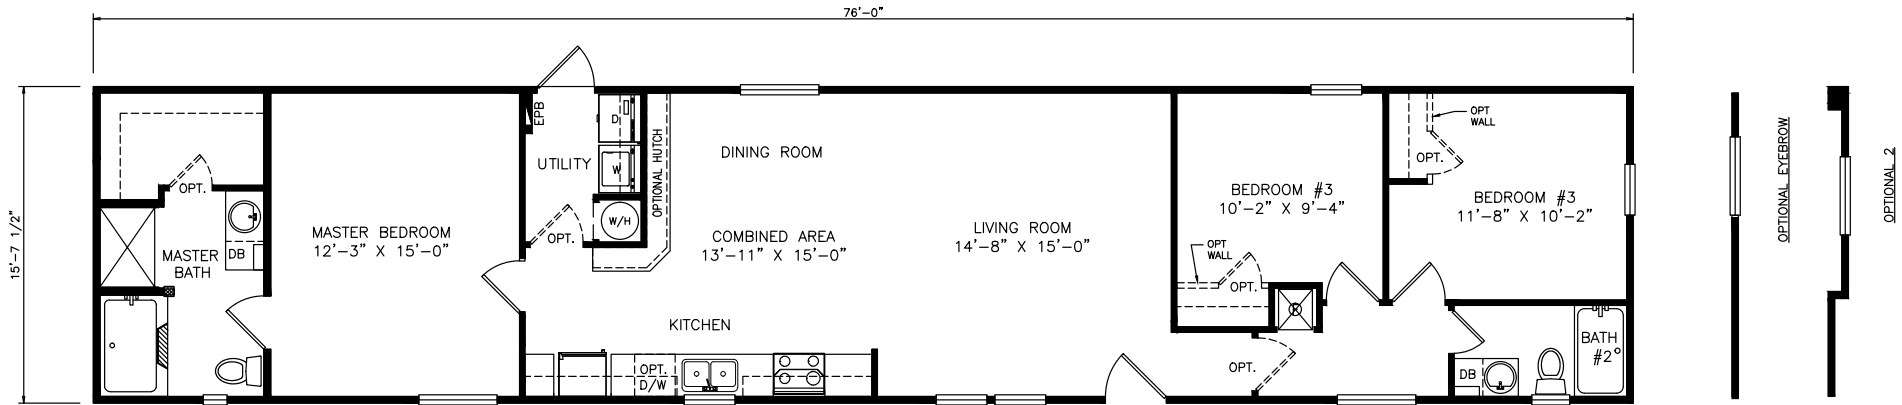

Royalton

Select Series - Single Section

1,193 SQ. FT. (Approximate) 3 Bedrooms, 2 Baths

Last Updated: 6-18-21

THE HOME OUTLET
890 N. Arizona Ave.
Chandler, AZ 85225

TheHomeOutletAZ.com | 1-800-965-5401

IMPORTANT: Alta Cima Corp reserves the right to modify, cancel or substitute products or features of this event at any time without prior notice or obligation. Pictures and other promotional materials are representative and may depict or contain floor plans, square footages, elevations, options, upgrades, extra design features, decorations, floor coverings, specialty light fixtures, custom paint and wall coverings, window treatments, landscaping, sound and alarm systems, furnishings, appliances, and other designer/decorator features and amenities that are not included as part of the home and/or may not be available at all locations. Home, pricing and community information is subject to change, and homes to prior sale, at any time without notice or obligation. ©2020 Alta Cima Corp. All rights reserved.